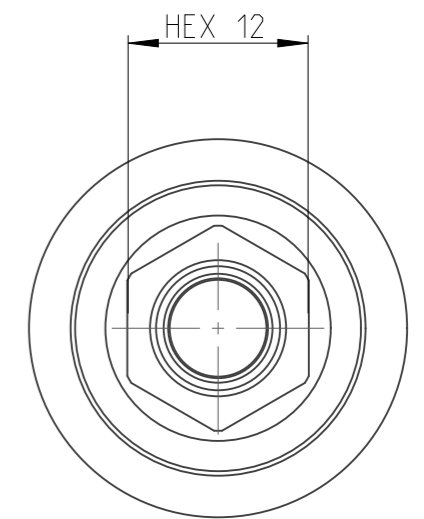

PART	4027134012	Status	Released	Rev./Iter	1.2
Drawing	4027134012	Status		Rev./Iter	1.1

1:1

proprietary document. Not to be used in any way without our consent.

SALTUS

Name	Socket-SQ1/2"-L80-HEX12-SM
Designation	4027 1340 12