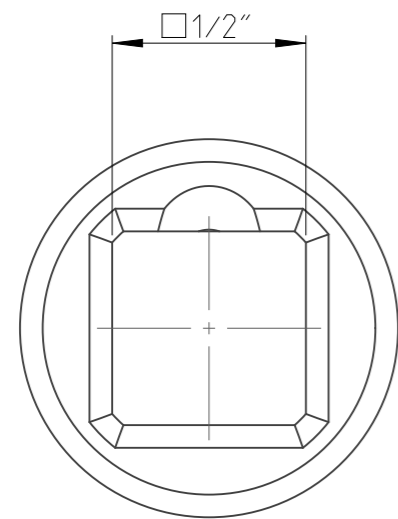

PART	4027134012	Status	Released	Rev./Iter	1.2
Drawing	4027134012	Status		Rev./Iter	1.1

1:1

proprietary document. Not to be used in any way without our consent.

SALTUS

Name	Socket-SQ1/2"-L80-HEX12-SM
Designation	4027 1340 12