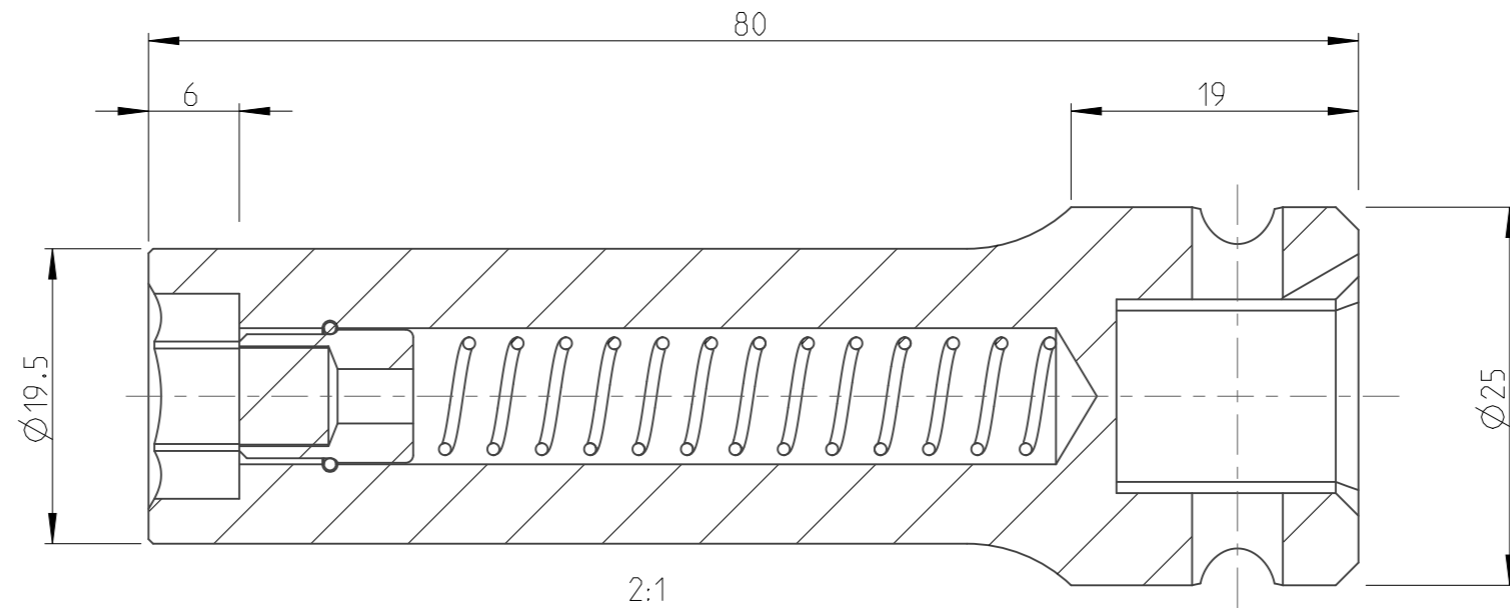

PART	4027134012	Status	Released	Rev./Iter	1.2
Drawing	4027134012	Status		Rev./Iter	1.1

1:1

proprietary document. Not to be used in any way without our consent.

SALTUS

Name	Socket-SQ1/2"-L80-HEX12-SM
Designation	4027 1340 12