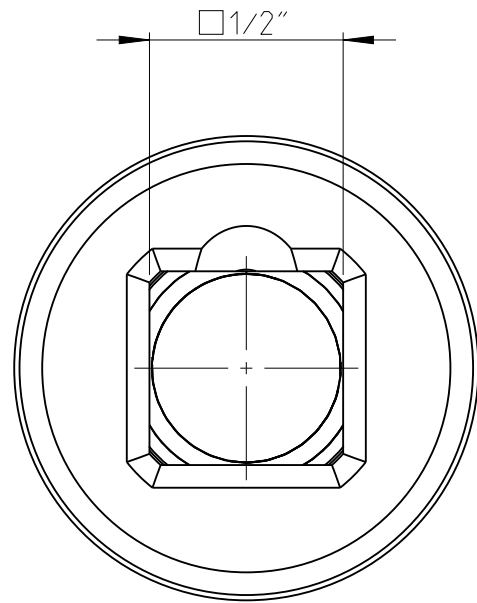

PART	4027134021	Status	Released	Rev./Iter	0.1
Drawing	4027134021	Status		Rev./Iter	0.1

proprietary document. Not to be used in any way without our consent.

SALTUS

Name	Socket-SQ1/2"-L80-HEX21-SM
Designation	4027 1340 21