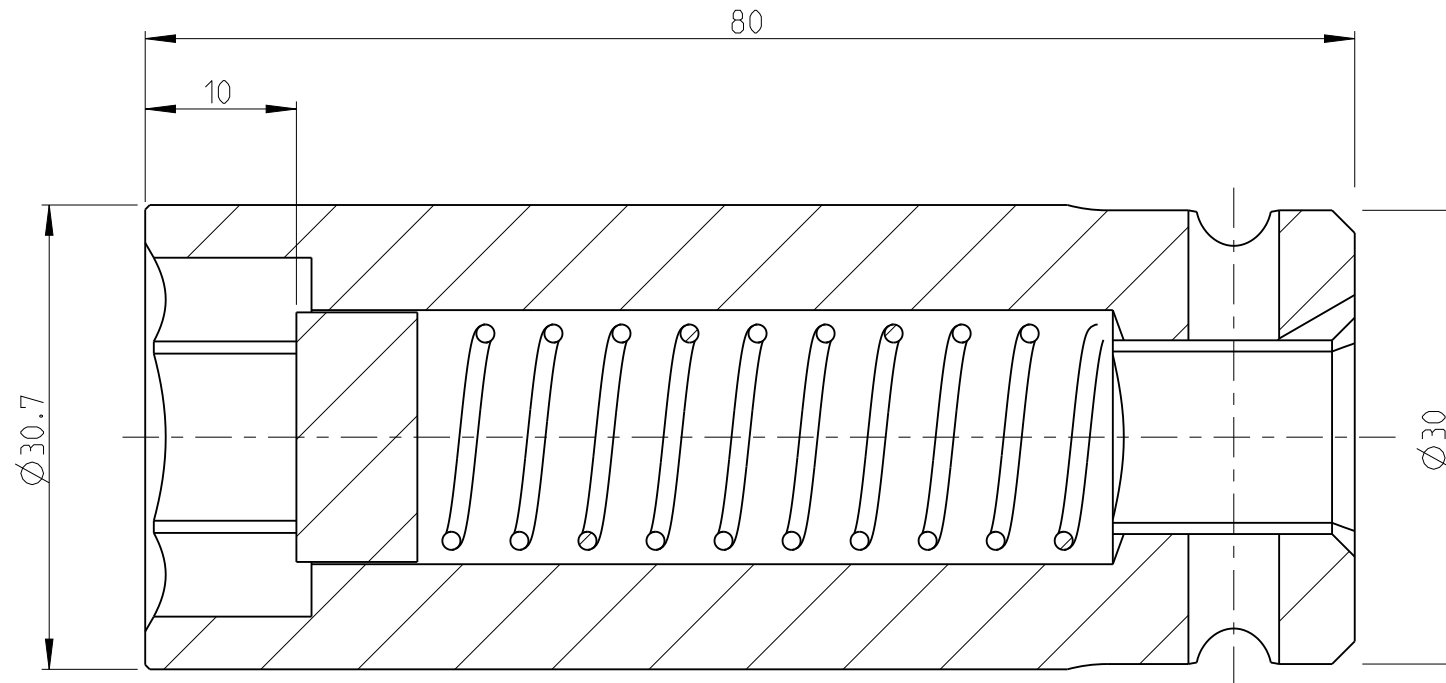

PART	4027134021	Status	Released	Rev./Iter	0.1
Drawing	4027134021	Status		Rev./Iter	0.1

proprietary document. Not to be used in any way without our consent.

SALTUS

Name	Socket-SQ1/2"-L80-HEX21-SM
Designation	4027 1340 21