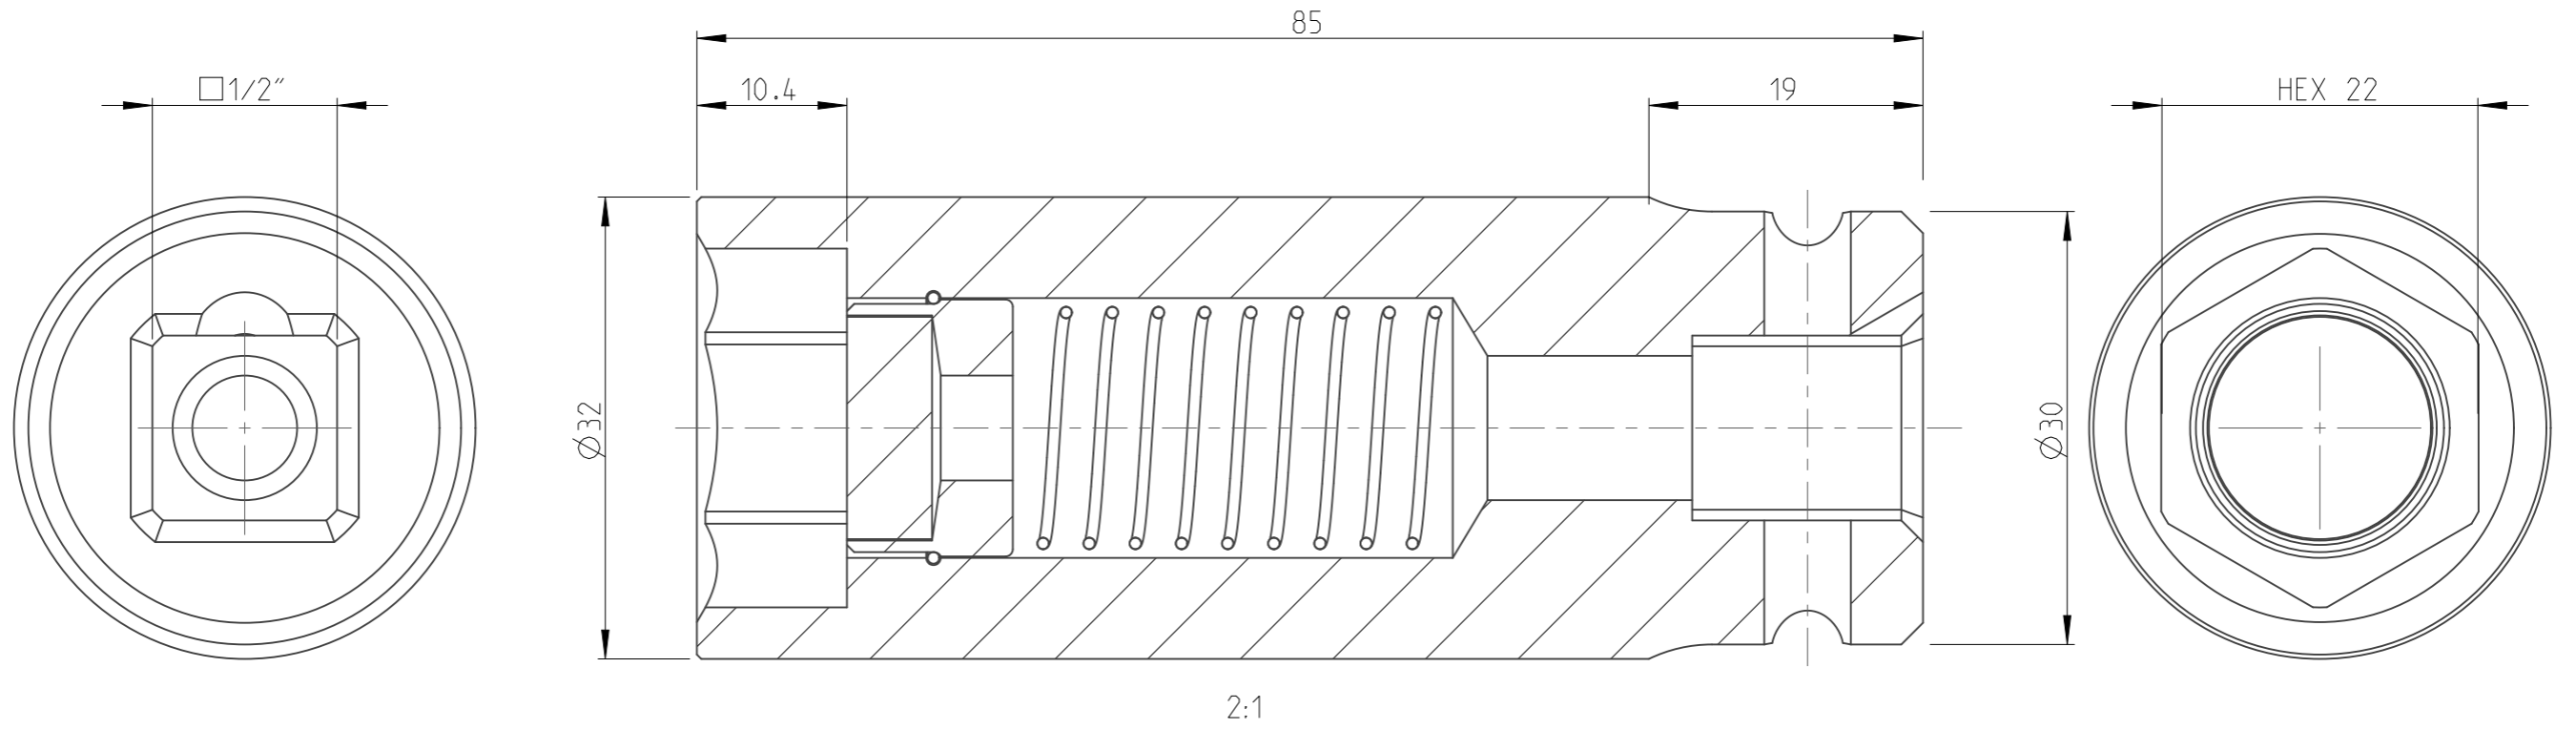

PART	4027134022	Status	Released	Rev./Iter	1.2
Drawing	4027134022	Status		Rev./Iter	1.2

proprietary document. Not to be used in any way without our consent.

<b>SALTUS</b>	Name	Socket-SQ1/2"-L85-HEX22-SM
	Designation	4027 1340 22