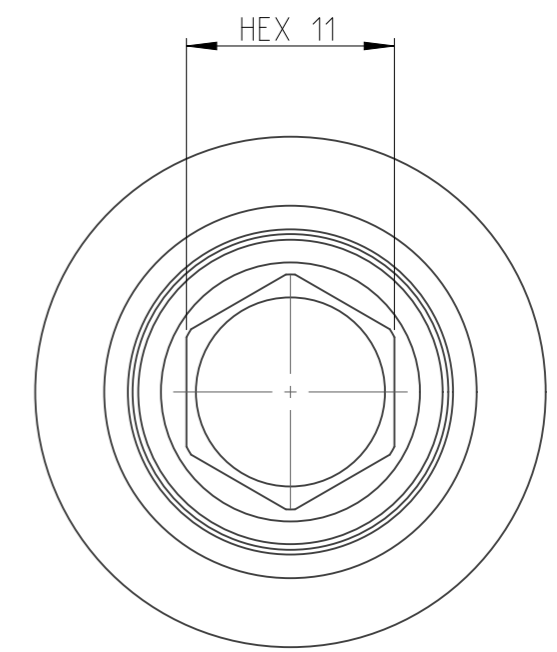

ASSEMBLY	4027134211	Status	Released	Rev. / Iter	1.1
DRAWING	4027134211	Status		Rev. / Iter	1.2

A-A
5:2

1:1

proprietary document. Not to be used in any way without our consent.

SALTUS	Name	Socket-SQ1/2"-L60-HEX11-R-TW
	Designation	4027 1342 11