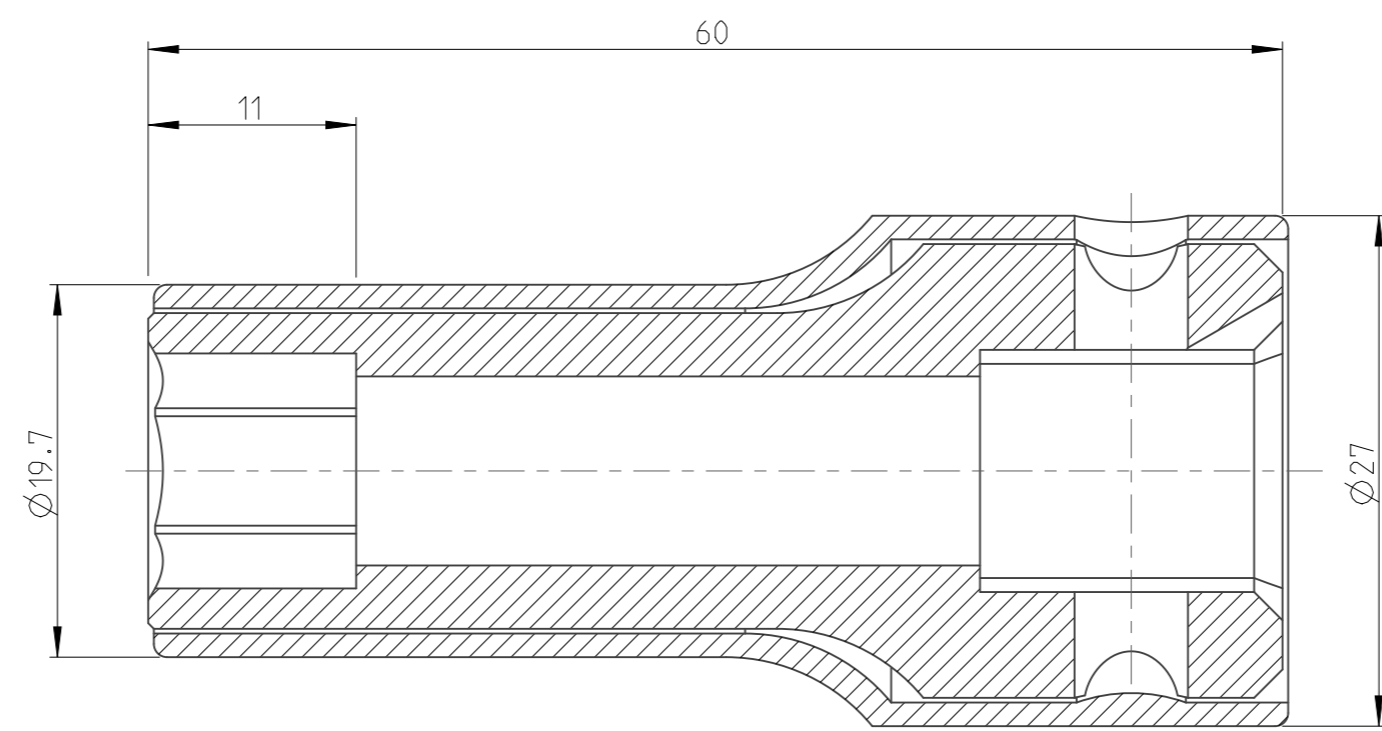

ASSEMBLY	4027134211	Status	Released	Rev. / Iter	1.1
DRAWING	4027134211	Status		Rev. / Iter	1.2

A-A
5:2

1:1

proprietary document. Not to be used in any way without our consent.

SALTUS	Name	Socket-SQ1/2"-L60-HEX11-R-TW
	Designation	4027 1342 11