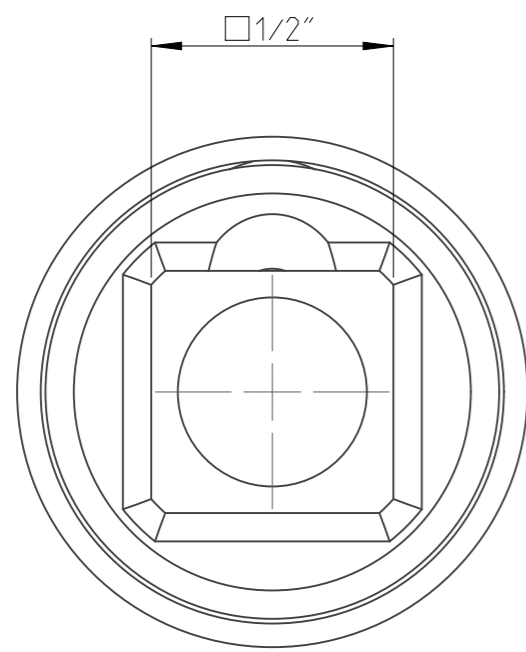

ASSEMBLY	4027134211	Status	Released	Rev. / Iter	1.1
DRAWING	4027134211	Status		Rev. / Iter	1.2

A-A
5:2

1:1

proprietary document. Not to be used in any way without our consent.

SALTUS	Name	Socket-SQ1/2"-L60-HEX11-R-TW
	Designation	4027 1342 11