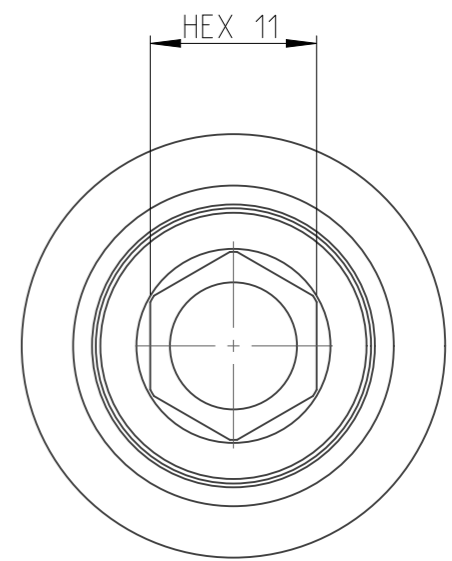

ASSEMBLY	4027134411	Status	Released	Rev. / Iter	1.0
DRAWING	4027134411	Status		Rev. / Iter	1.1

A-A
2:1

1:1

proprietary document. Not to be used in any way without our consent.

SALTUS

Name

Socket-SQ1/2"-L80-HEX11-R