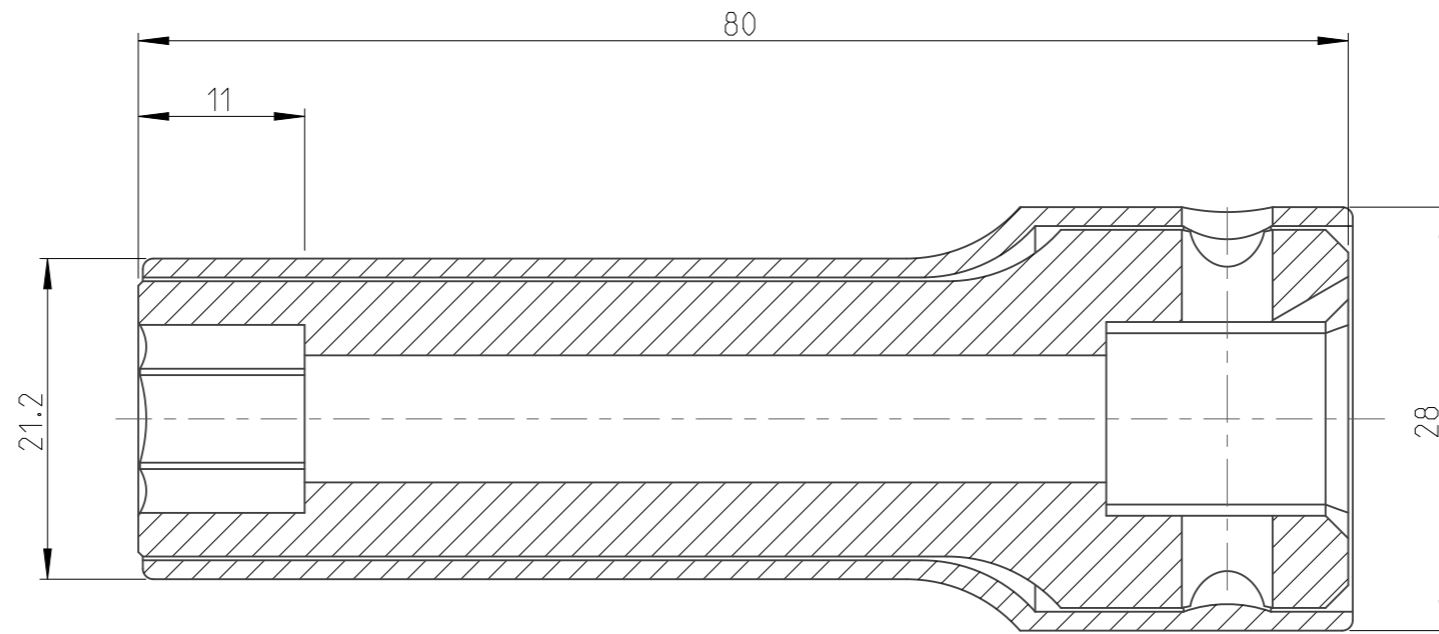

ASSEMBLY	4027134411	Status	Released	Rev. / Iter	1.0
DRAWING	4027134411	Status		Rev. / Iter	1.1

A-A
2:1

1:1

proprietary document. Not to be used in any way without our consent.

SALTUS

Name

Socket-SQ1/2"-L80-HEX11-R