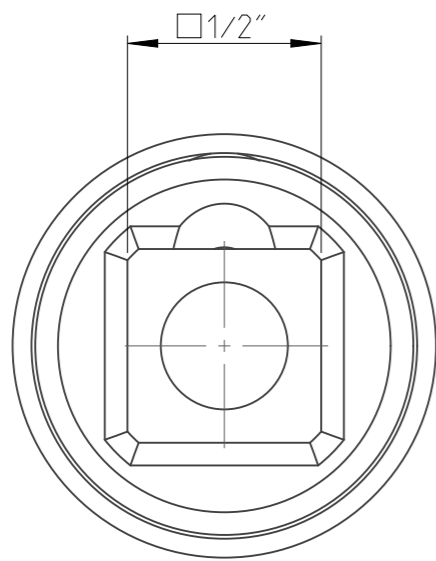

ASSEMBLY	4027134411	Status	Released	Rev. / Iter	1.0
DRAWING	4027134411	Status		Rev. / Iter	1.1

A-A
2:1

1:1

proprietary document. Not to be used in any way without our consent.

SALTUS

Name

Socket-SQ1/2"-L80-HEX11-R