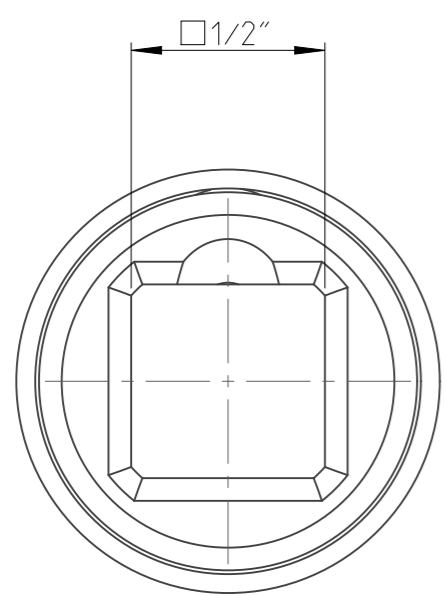

ASSEMBLY	4027135630	Status	Released	Rev. / Iter	1.1
DRAWING	4027135630	Status		Rev. / Iter	1.1

1 | 2 | 3 | 4 | 5 | 6 | 7 | 8 | 9 | 10

proprietary document. Not to be used in any way without our consent.

SALTUS	Name	Bit socket-SQ1/2"-L100-T30-R
	Designation	4027 1356 30

A
B
C
D
E
F
G