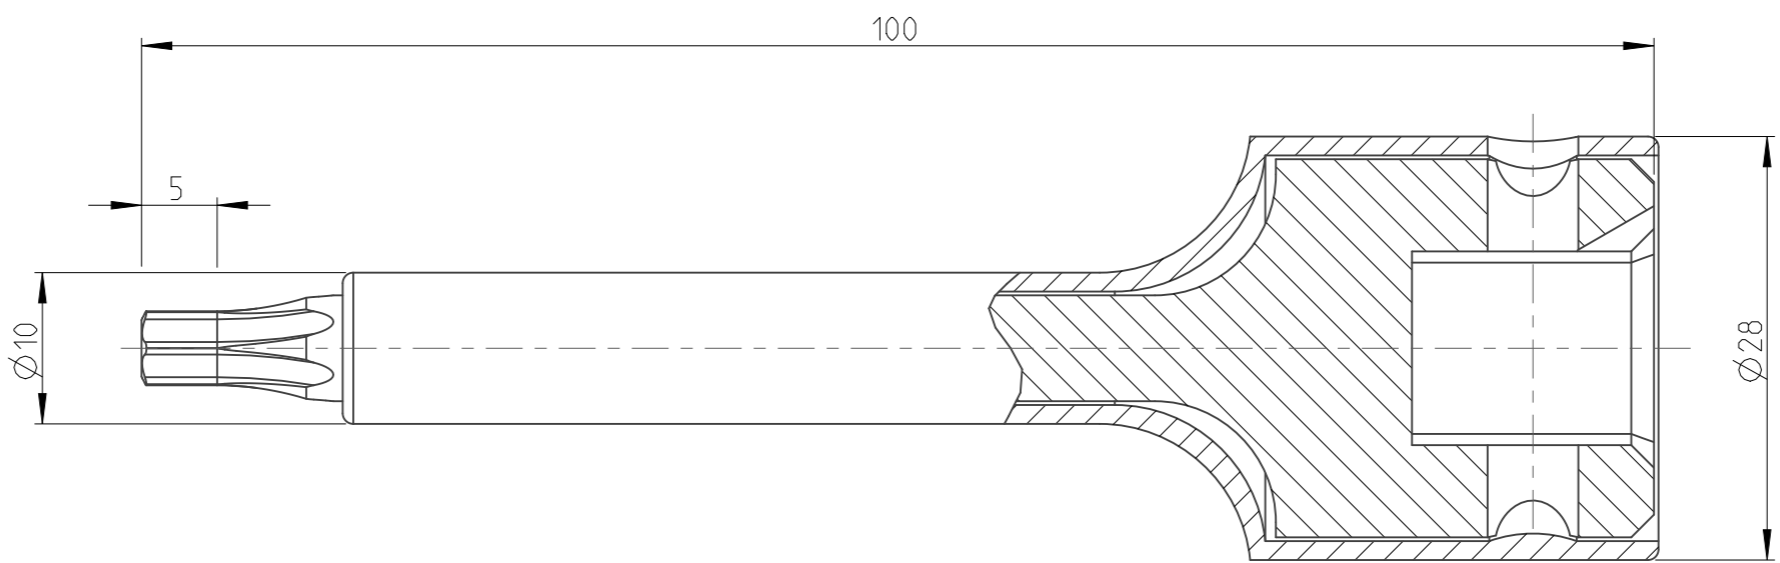

ASSEMBLY	4027135630	Status	Released	Rev. / Iter	1.1
DRAWING	4027135630	Status		Rev. / Iter	1.1

1 | 2 | 3 | 4 | 5 | 6 | 7 | 8 | 9 | 10

proprietary document. Not to be used in any way without our consent.

SALTUS	Name	Bit socket-SQ1/2"-L100-T30-R
	Designation	4027 1356 30

A
B
C
D
E
F
G