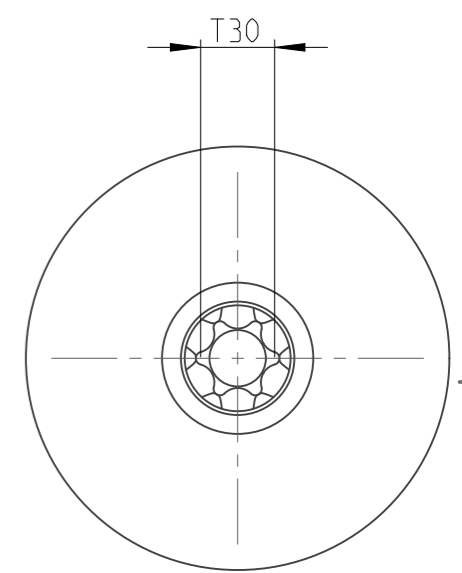

ASSEMBLY	4027135630	Status	Released	Rev. / Iter	1.1
DRAWING	4027135630	Status		Rev. / Iter	1.1

1 | 2 | 3 | 4 | 5 | 6 | 7 | 8 | 9 | 10

proprietary document. Not to be used in any way without our consent.

SALTUS	Name	Bit socket-SQ1/2"-L100-T30-R
	Designation	4027 1356 30

A
B
C
D
E
F
G