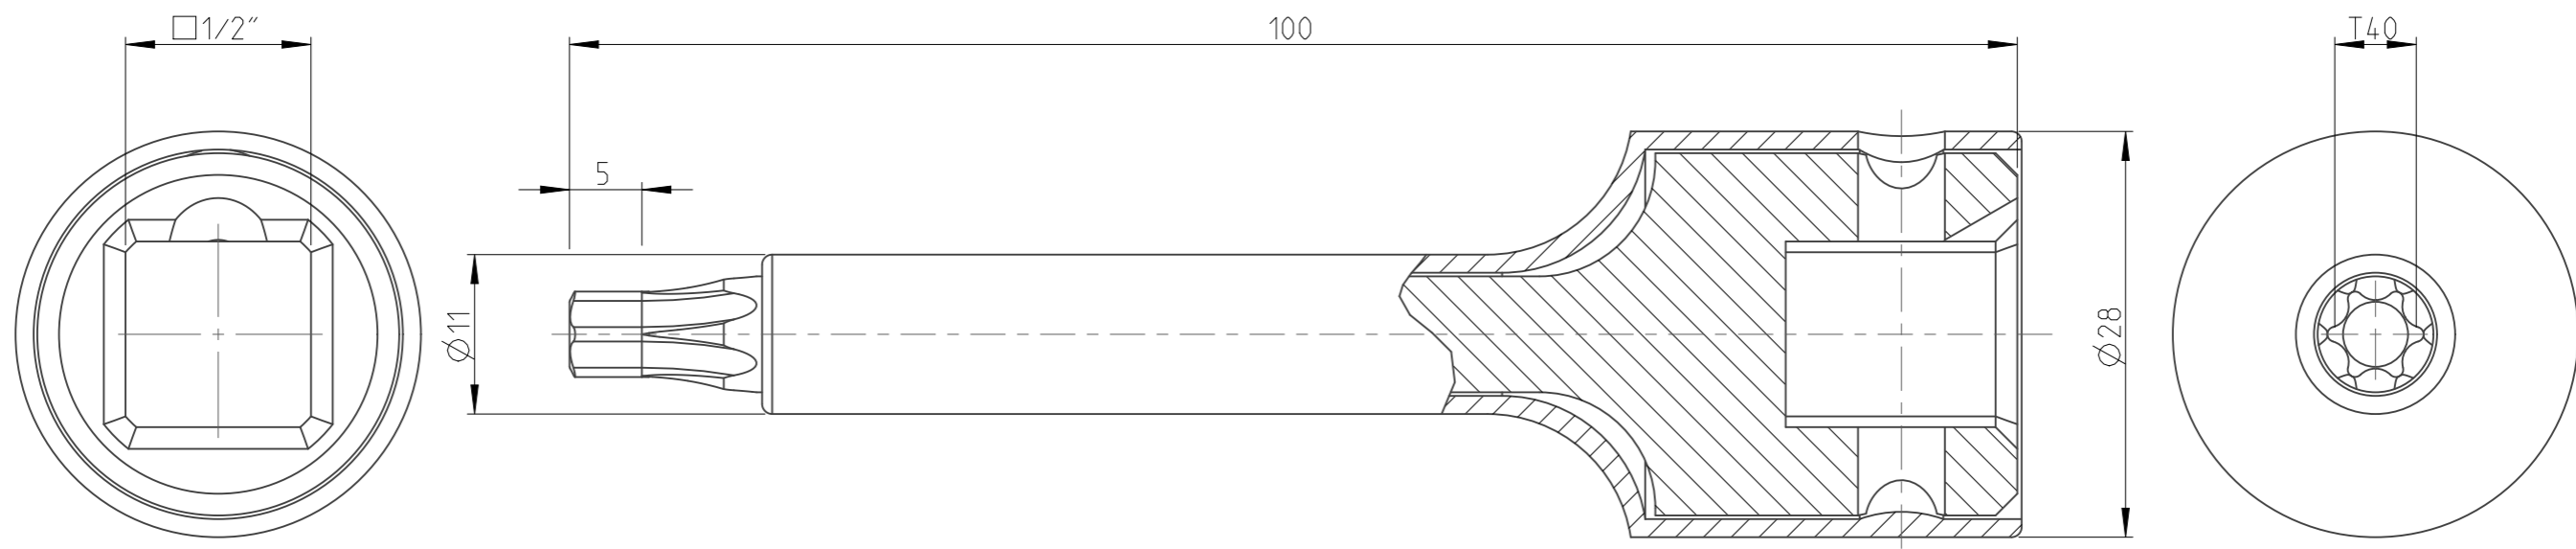

ASSEMBLY	4027135640	Status	Released	Rev. / Iter	1.1
DRAWING	4027135640	Status		Rev. / Iter	1.1

1 2 3 4 5 6 7 8 9 10

A

B

C

D

E

F

G

2:1

proprietary document. Not to be used in any way without our consent.

SALTUS	Name	Bit socket-SQ1/2"-L100-T40-R
	Designation	4027 1356 40

3 4 5 6