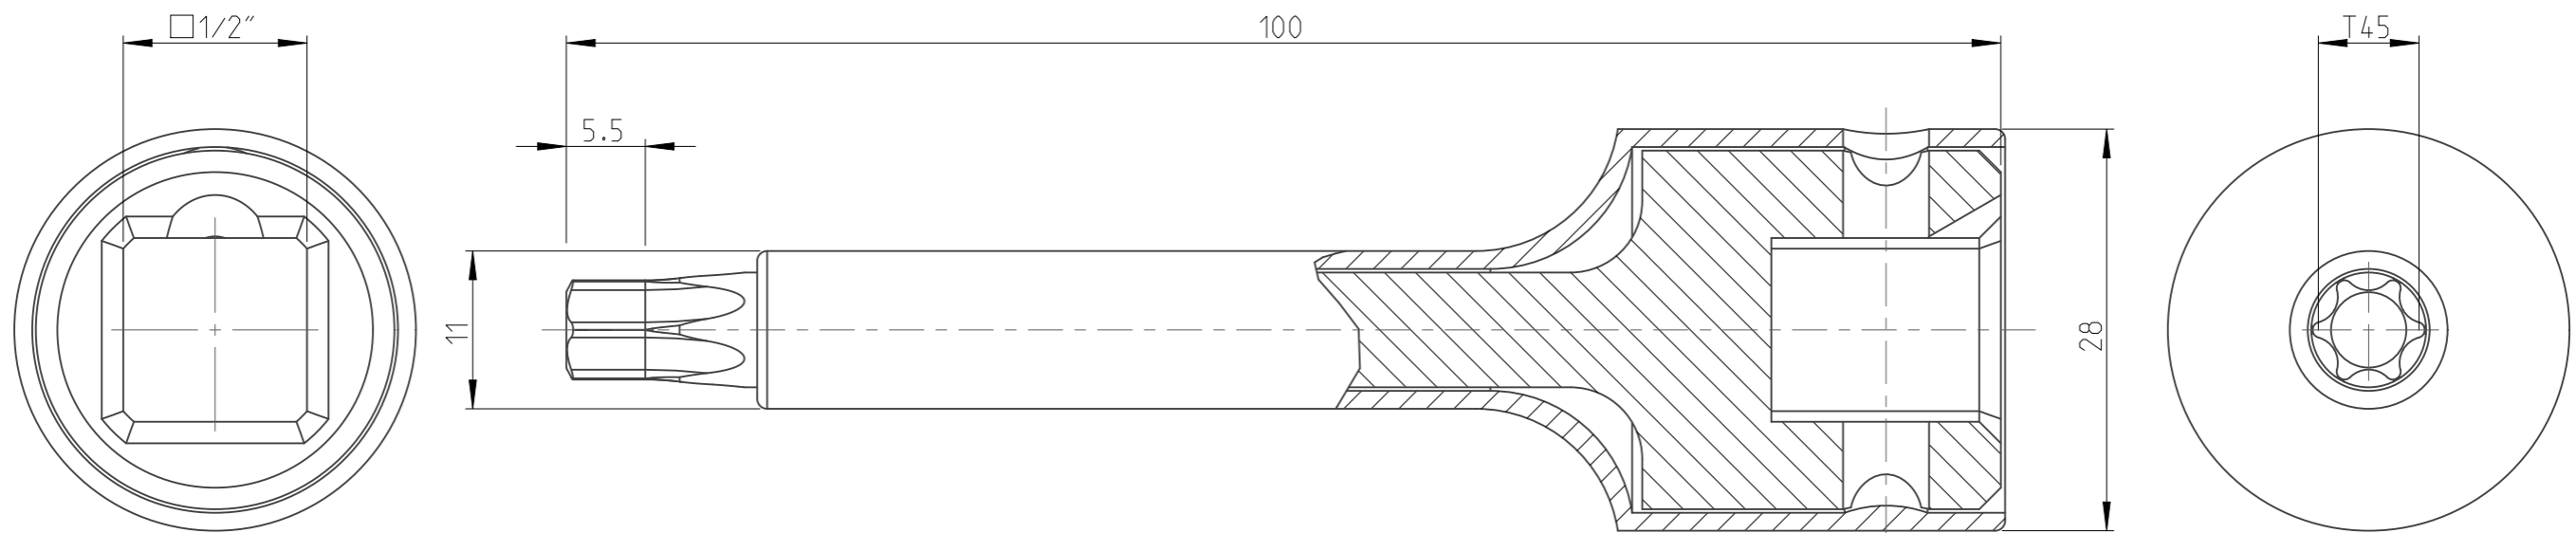

ASSEMBLY	4027135645	Status	Released	Rev. / Iter	1.1
DRAWING	4027135645	Status		Rev. / Iter	1.2

1 2 3 4 5 6 7 8 9 10

2:1

proprietary document. Not to be used in any way without our consent.

<b>SALTUS</b>	Name	Bit socket-SQ1/2"-L100-T45-R
	Designation	4027 1356 45