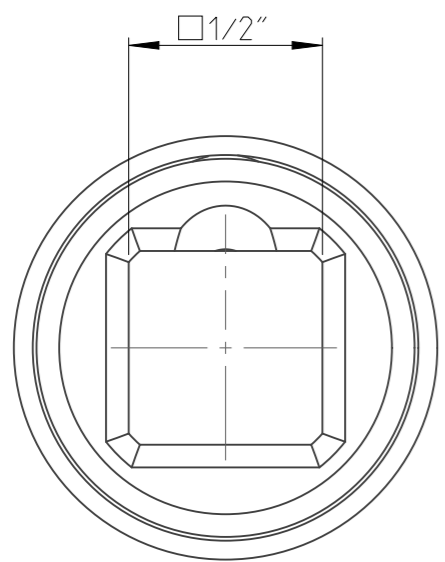

ASSEMBLY	4027135650	Status	Released	Rev. / Iter	1.1
DRAWING	4027135650	Status		Rev. / Iter	1.1

1 2 3 4 5 6 7 8 9 10

2:1

proprietary document. Not to be used in any way without our consent.

A
B
C
D
E
F
G

SALTUS	Name	Bit socket-SQ1/2"-L100-T50-R
	Designation	4027 1356 50