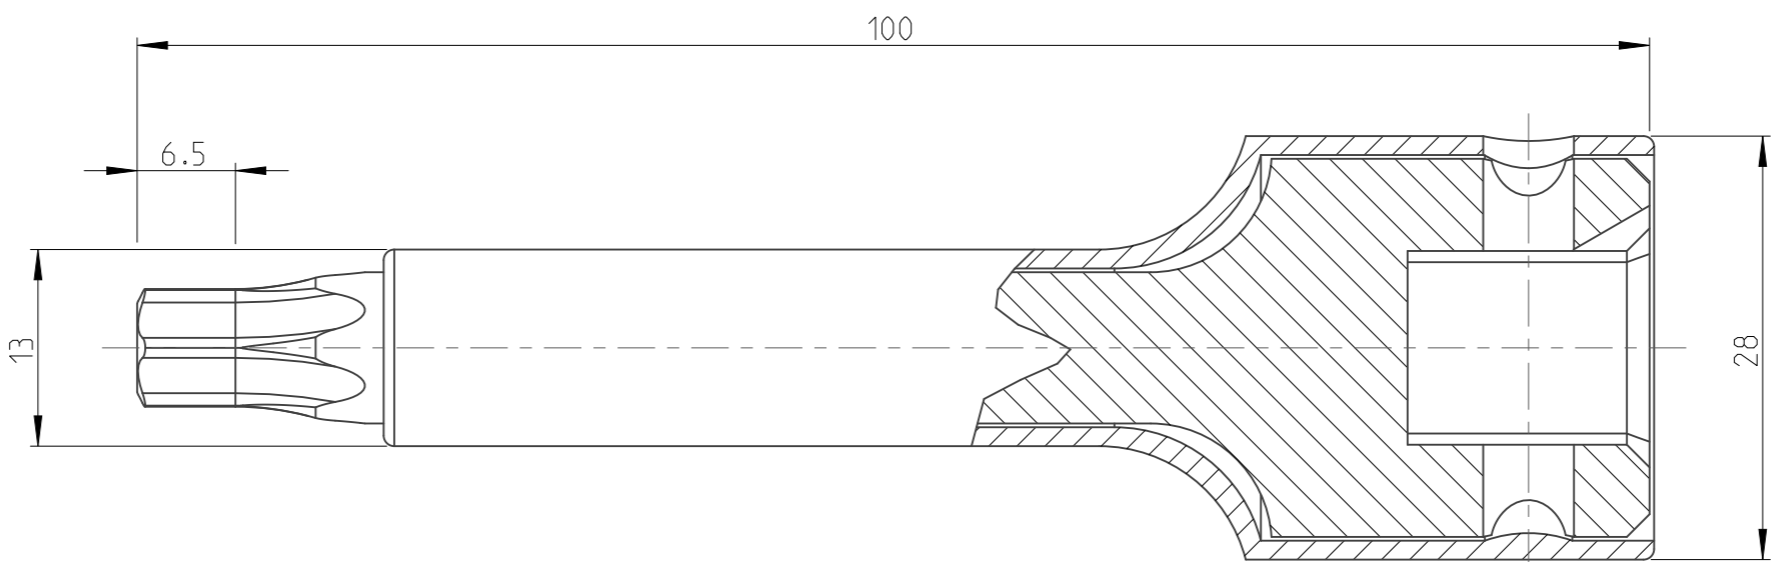

ASSEMBLY	4027135650	Status	Released	Rev. / Iter	1.1
DRAWING	4027135650	Status		Rev. / Iter	1.1

1 2 3 4 5 6 7 8 9 10

2:1

proprietary document. Not to be used in any way without our consent.

A
B
C
D
E
F
G

SALTUS	Name	Bit socket-SQ1/2"-L100-T50-R
	Designation	4027 1356 50