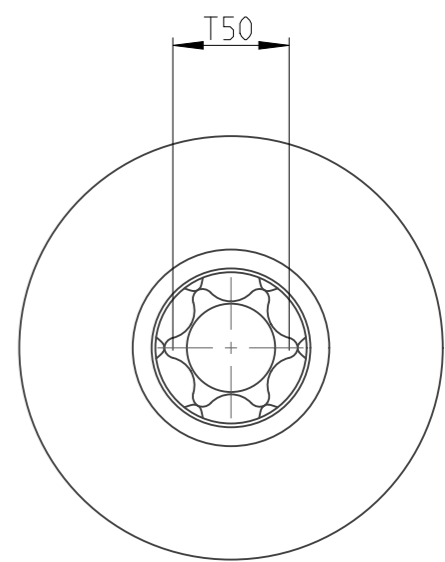

ASSEMBLY	4027135650	Status	Released	Rev. / Iter	1.1
DRAWING	4027135650	Status		Rev. / Iter	1.1

1 2 3 4 5 6 7 8 9 10

2:1

proprietary document. Not to be used in any way without our consent.

A
B
C
D
E
F
G

SALTUS	Name	Bit socket-SQ1/2"-L100-T50-R
	Designation	4027 1356 50