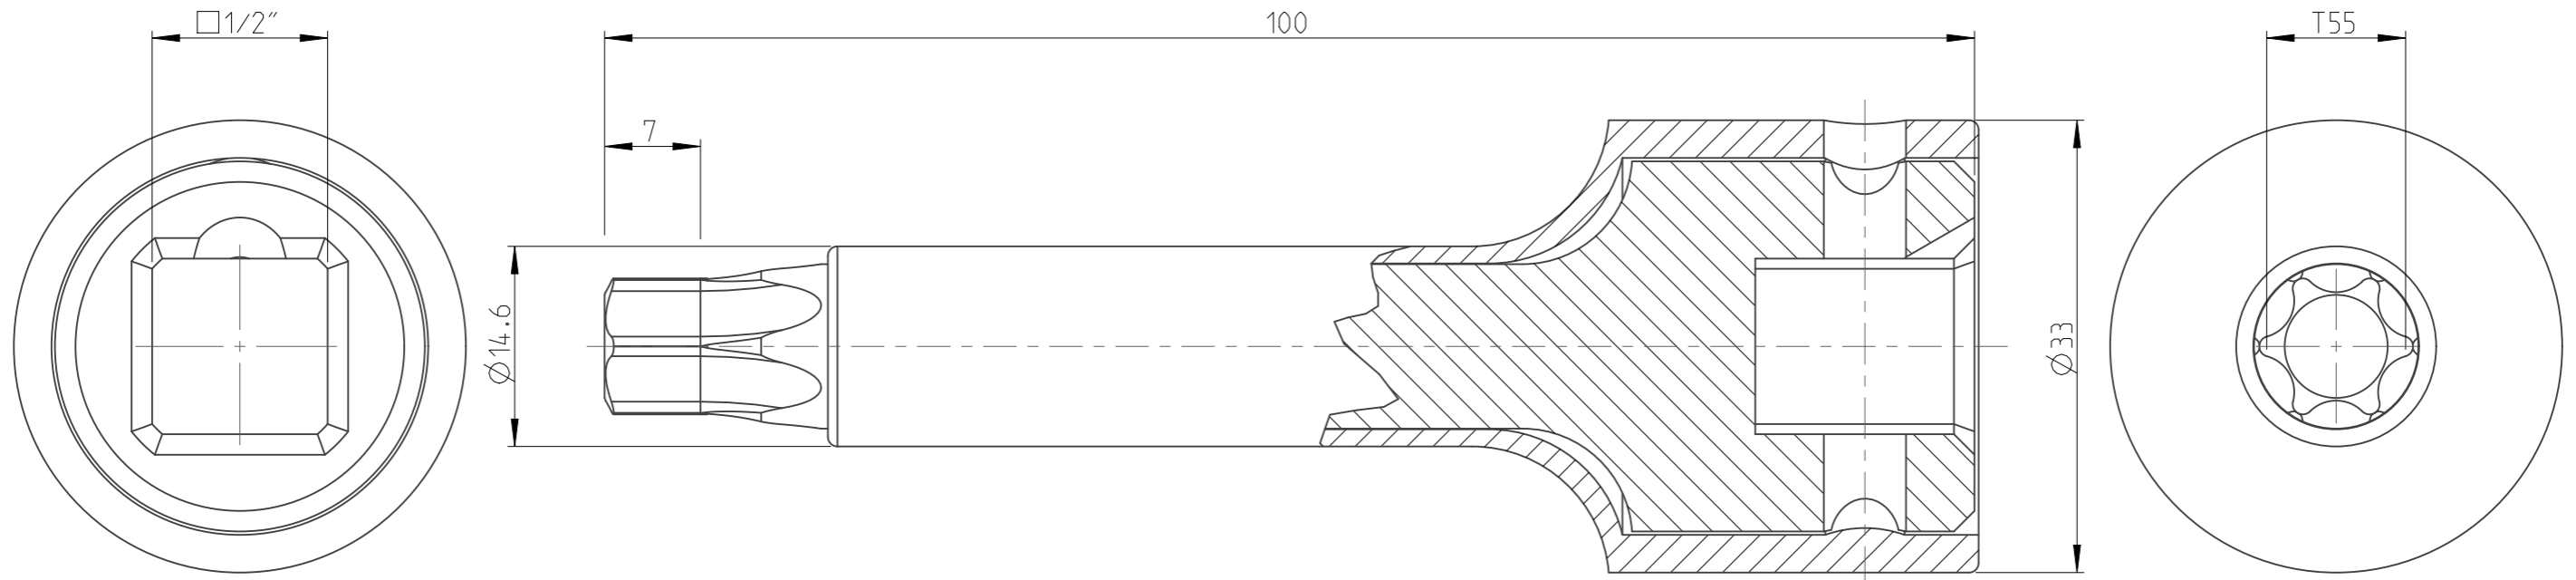

ASSEMBLY	4027135655	Status	Released	Rev./Iter	2.3
DRAWING	4027135655	Status		Rev./Iter	2.3

2:1

proprietary document. Not to be used in any way without our consent.

**SALTUS**

Name	Bit socket-SQ1/2"-L100-T55-R
Designation	4027 1356 55