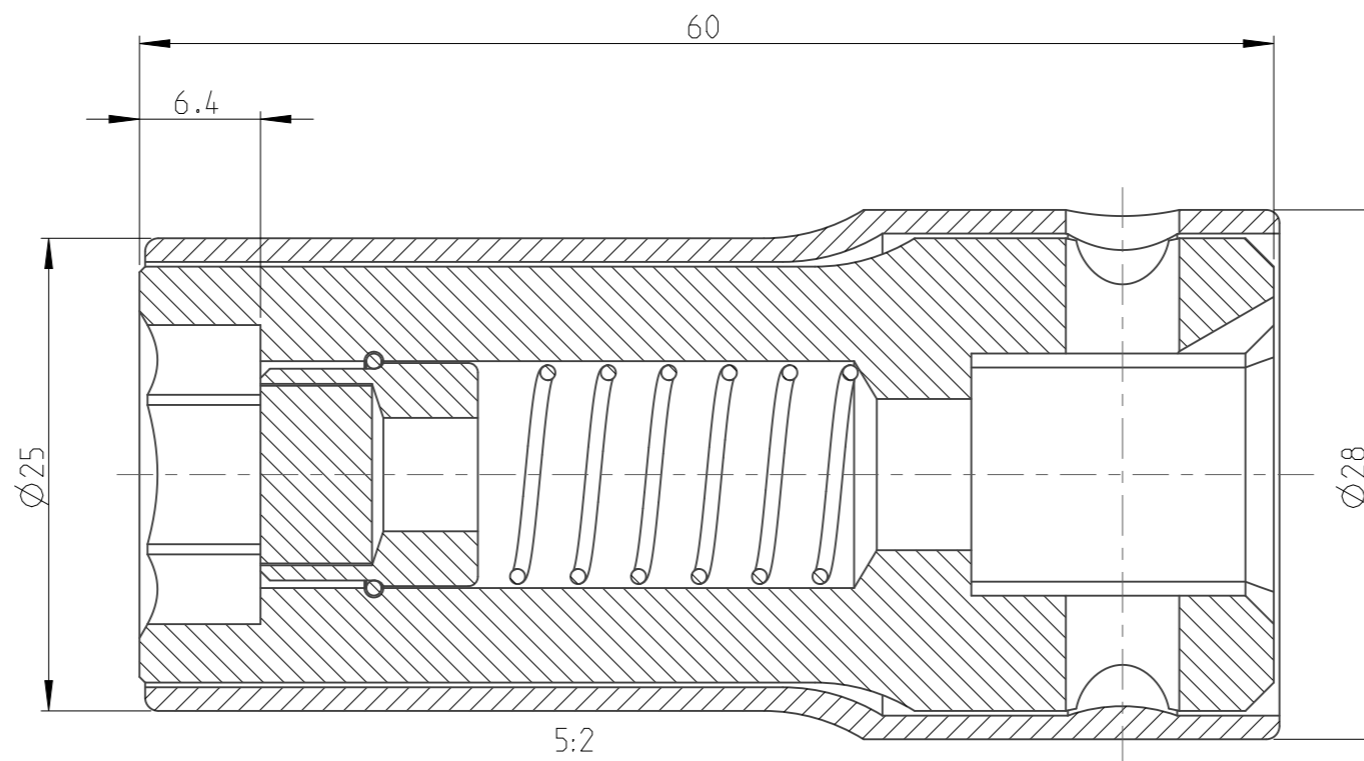

ASSEMBLY	4027136214	Status	Released	Rev. / Iter	1.1
DRAWING	4027136214	Status		Rev. / Iter	1.2

1:1

proprietary document. Not to be used in any way without our consent.

SALTUS

Name	Socket-SQ1/2"-L60-HEX14-R-SM
Designation	4027 1362 14