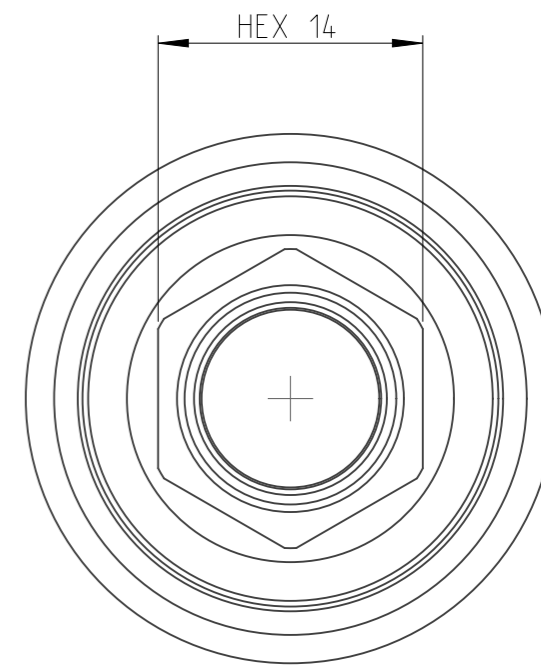

ASSEMBLY	4027136214	Status	Released	Rev. / Iter	1.1
DRAWING	4027136214	Status		Rev. / Iter	1.2

1:1

proprietary document. Not to be used in any way without our consent.

SALTUS

Name	Socket-SQ1/2"-L60-HEX14-R-SM
Designation	4027 1362 14