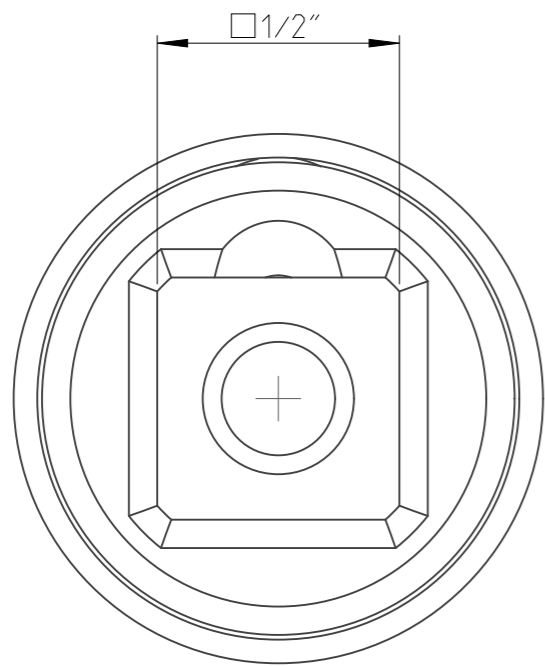

ASSEMBLY	4027136214	Status	Released	Rev. / Iter	1.1
DRAWING	4027136214	Status		Rev. / Iter	1.2

1:1

proprietary document. Not to be used in any way without our consent.

SALTUS

Name	Socket-SQ1/2"-L60-HEX14-R-SM
Designation	4027 1362 14