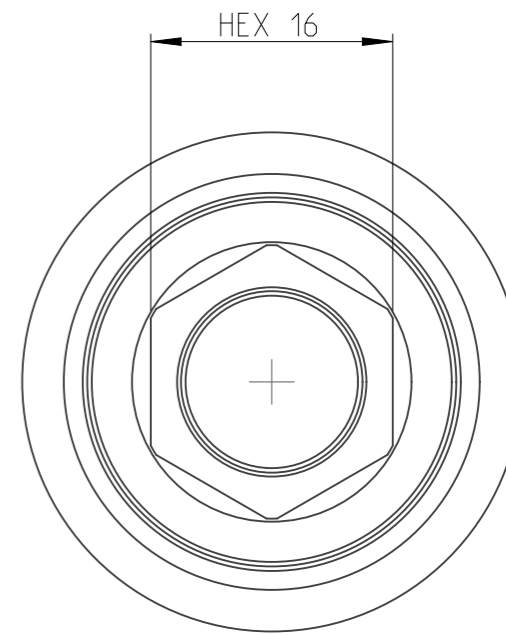

ASSEMBLY	4027136216	Status	Released	Rev. / Iter	1.2
DRAWING	4027136216	Status		Rev. / Iter	1.2

1:1

proprietary document. Not to be used in any way without our consent.

SALTUS

Name
 Socket-SQ1/2"-L60-HEX16-R-SM
 Designation
 4027 1362 16