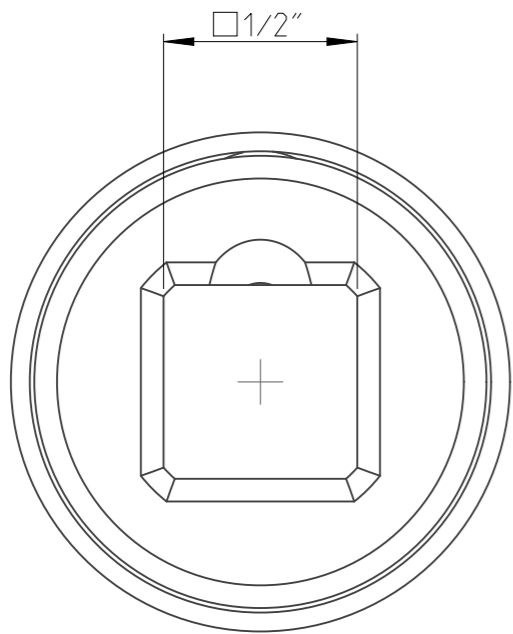

ASSEMBLY	4027136216	Status	Released	Rev. / Iter	1.2
DRAWING	4027136216	Status		Rev. / Iter	1.2

1:1

proprietary document. Not to be used in any way without our consent.

SALTUS

Name
 Socket-SQ1/2"-L60-HEX16-R-SM
 Designation
 4027 1362 16