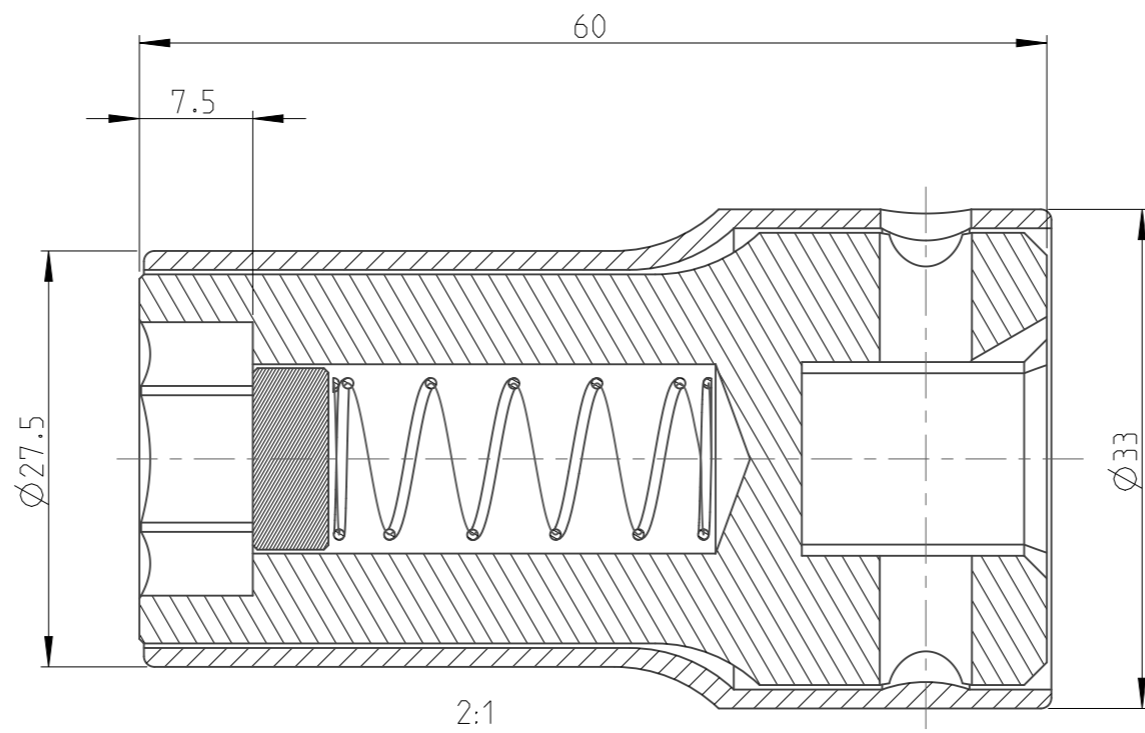

ASSEMBLY	4027136216	Status	Released	Rev. / Iter	1.2
DRAWING	4027136216	Status		Rev. / Iter	1.2

1:1

proprietary document. Not to be used in any way without our consent.

SALTUS

Name
 Socket-SQ1/2"-L60-HEX16-R-SM
 Designation
 4027 1362 16