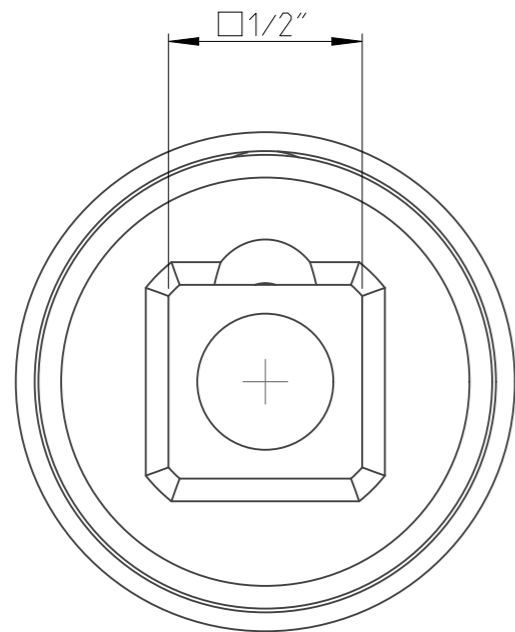

ASSEMBLY	4027136219	Status	Released	Rev. / Iter	1.1
DRAWING	4027136219	Status		Rev. / Iter	1.2

1:1

proprietary document. Not to be used in any way without our consent.

SALTUS

Name	Socket-SQ1/2"-L60-HEX19-R-SM
Designation	4027 1362 19