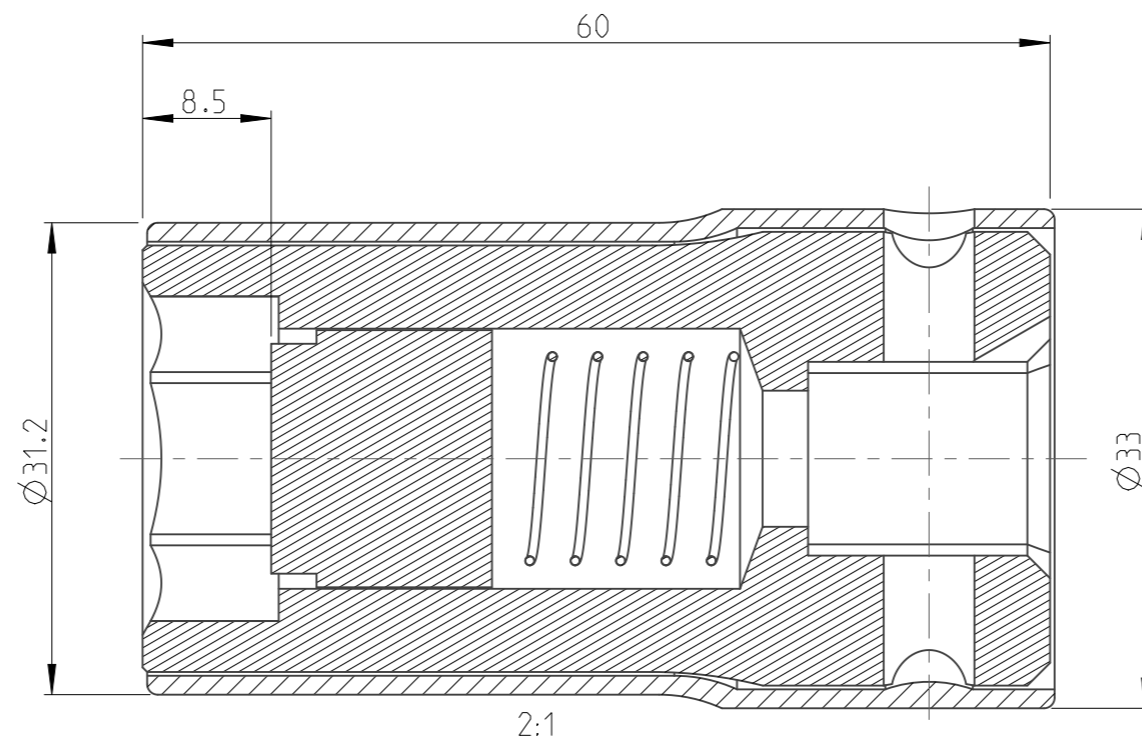

ASSEMBLY	4027136219	Status	Released	Rev. / Iter	1.1
DRAWING	4027136219	Status		Rev. / Iter	1.2

1:1

proprietary document. Not to be used in any way without our consent.

SALTUS

Name	Socket-SQ1/2"-L60-HEX19-R-SM
Designation	4027 1362 19