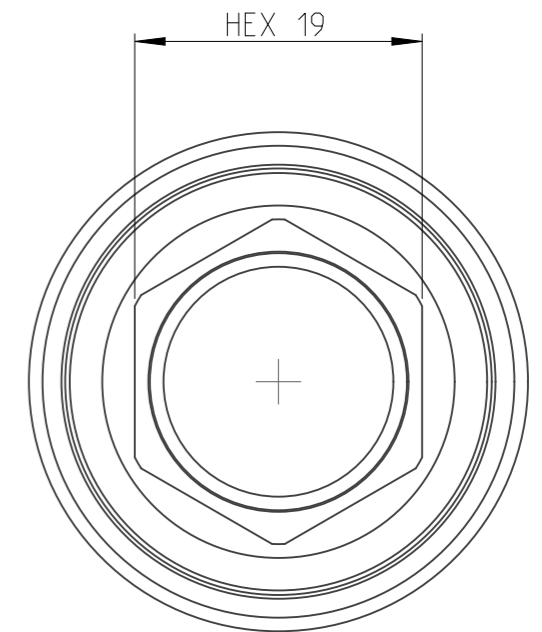

ASSEMBLY	4027136219	Status	Released	Rev. / Iter	1.1
DRAWING	4027136219	Status		Rev. / Iter	1.2

1:1

proprietary document. Not to be used in any way without our consent.

SALTUS

Name	Socket-SQ1/2"-L60-HEX19-R-SM
Designation	4027 1362 19