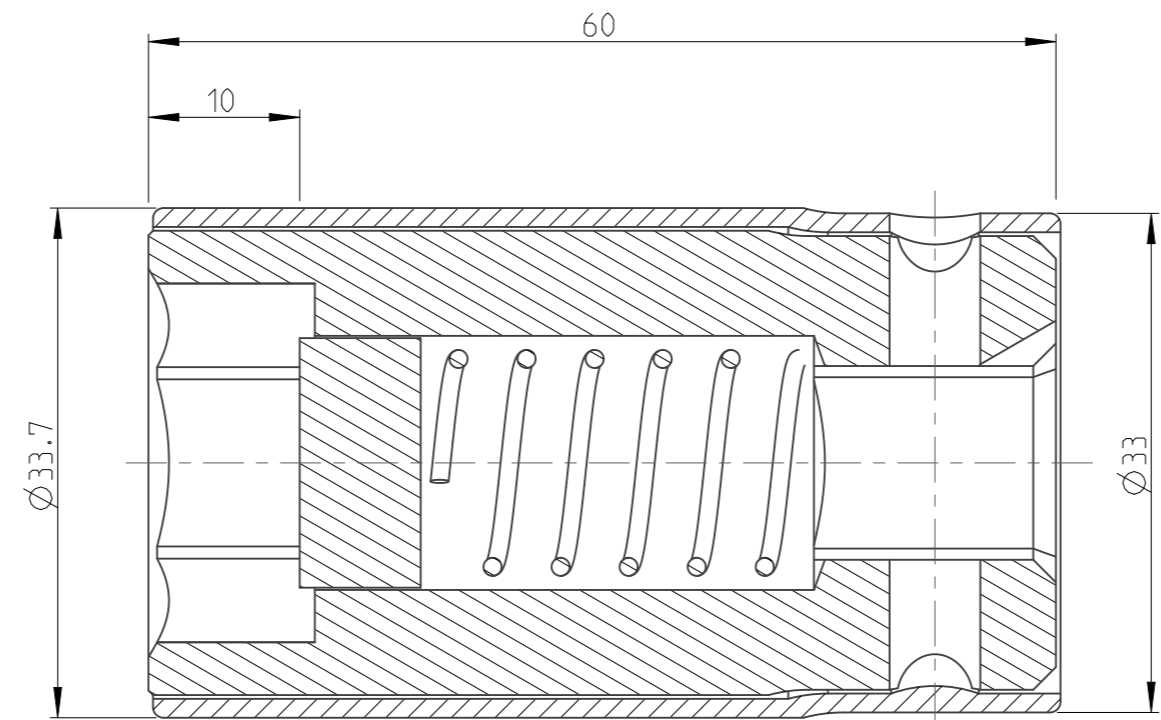

ASSEMBLY	4027136221	Status	Released	Rev. / Iter	1.1
DRAWING	4027136221	Status		Rev. / Iter	1.2

1:1

2:1

proprietary document. Not to be used in any way without our consent.

<b>SALTUS</b>	Name	Socket-SQ1/2"-L60-HEX21-R-SM
	Designation	4027 1362 21