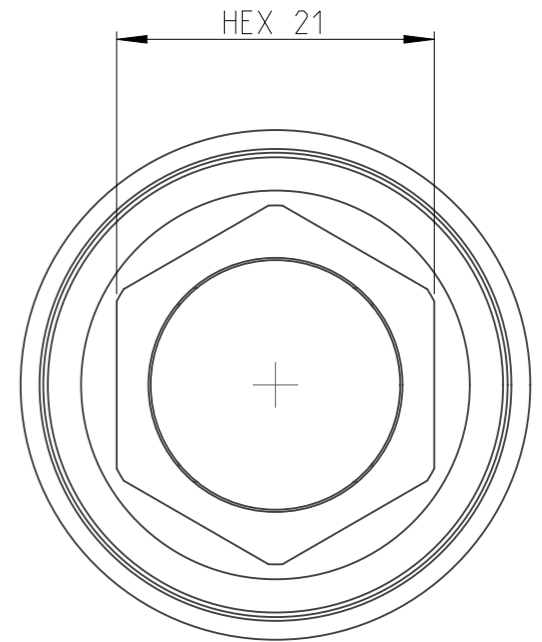

ASSEMBLY	4027136221	Status	Released	Rev. / Iter	1.1
DRAWING	4027136221	Status		Rev. / Iter	1.2

1:1

2:1

proprietary document. Not to be used in any way without our consent.

<b>SALTUS</b>	Name	Socket-SQ1/2"-L60-HEX21-R-SM
	Designation	4027 1362 21