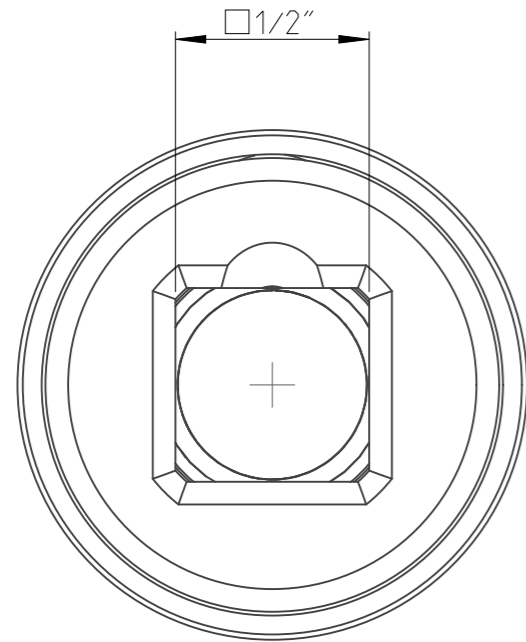

ASSEMBLY	4027136221	Status	Released	Rev. / Iter	1.1
DRAWING	4027136221	Status		Rev. / Iter	1.2

1:1

2:1

proprietary document. Not to be used in any way without our consent.

<b>SALTUS</b>	Name	Socket-SQ1/2"-L60-HEX21-R-SM
	Designation	4027 1362 21