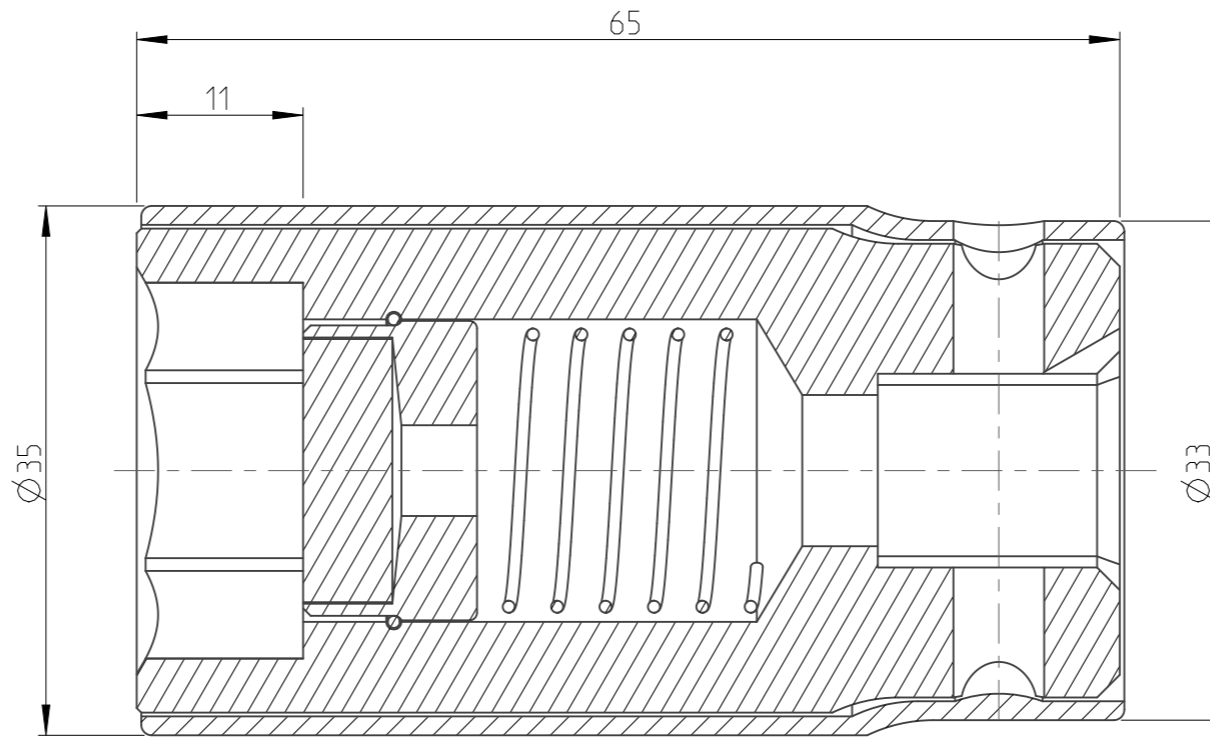

ASSEMBLY	4027136222	Status	Released	Rev. / Iter	1.2
DRAWING	4027136222	Status		Rev. / Iter	1.2

2:1

1:1

proprietary document. Not to be used in any way without our consent.

SALTUS

Name	Socket-SQ1/2"-L65-HEX22-R-SM
Designation	4027 1362 22