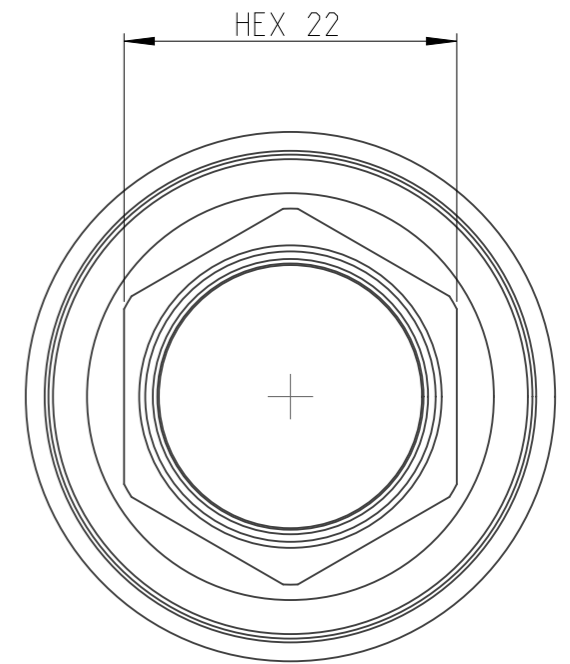

ASSEMBLY	4027136222	Status	Released	Rev. / Iter	1.2
DRAWING	4027136222	Status		Rev. / Iter	1.2

2:1

1:1

proprietary document. Not to be used in any way without our consent.

SALTUS

Name	Socket-SQ1/2"-L65-HEX22-R-SM
Designation	4027 1362 22