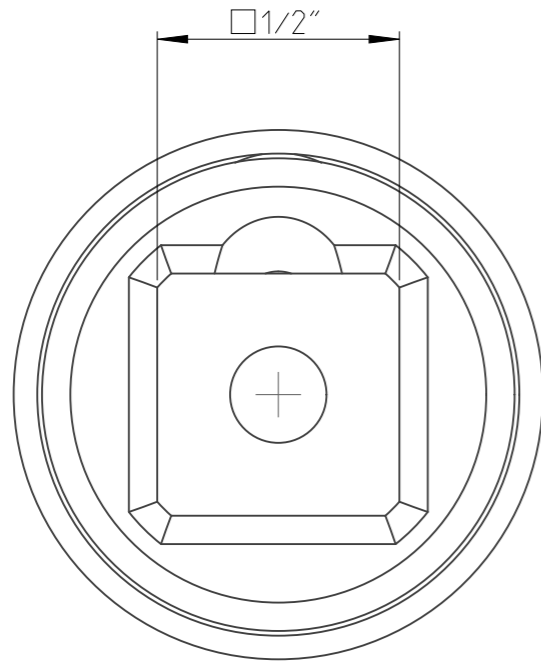

ASSEMBLY	40271364-10	Status	Released	Rev. / Iter	1.1
DRAWING	40271364-10	Status		Rev. / Iter	1.1

1:1

proprietary document. Not to be used in any way without our consent.

SALTUS

Name	Socket-SQ1/2"-L38-E10-R
Designation	4027 1364 10