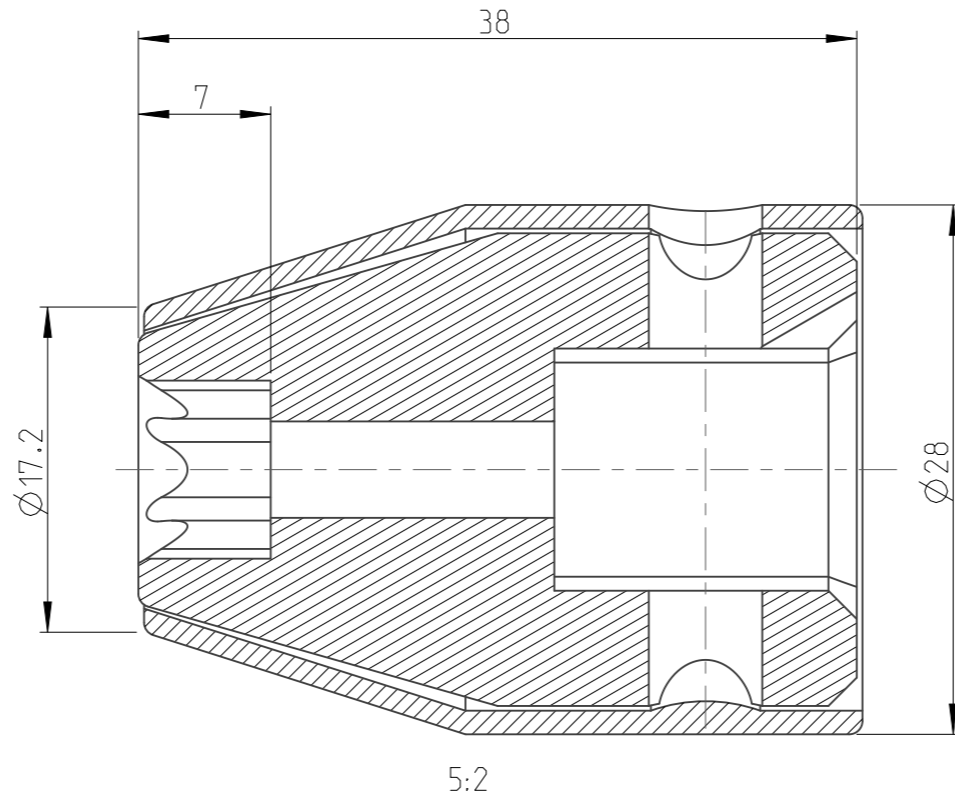

ASSEMBLY	40271364-10	Status	Released	Rev. / Iter	1.1
DRAWING	40271364-10	Status		Rev. / Iter	1.1

1:1

proprietary document. Not to be used in any way without our consent.

SALTUS

Name	Socket-SQ1/2"-L38-E10-R
Designation	4027 1364 10