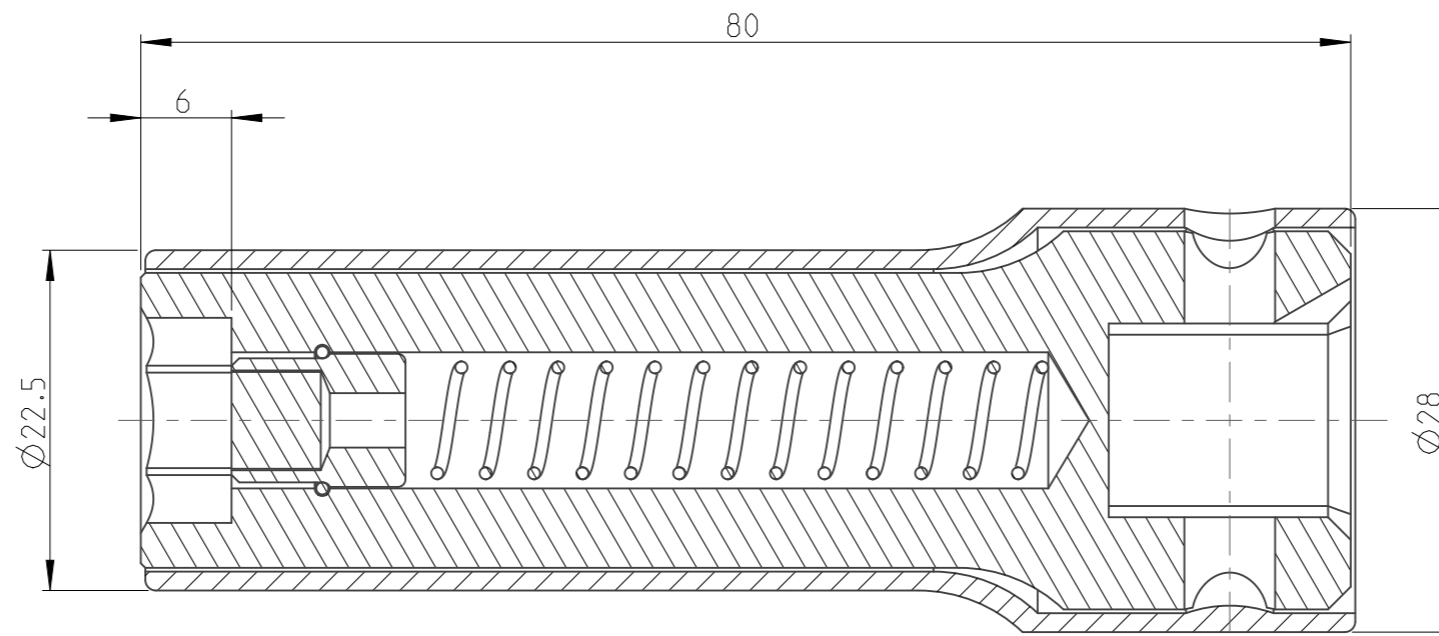

ASSEMBLY	4027136512	Status	Released	Rev. / Iter	1.1
DRAWING	4027136512	Status		Rev. / Iter	1.1

1:1

proprietary document. Not to be used in any way without our consent.

SALTUS

Name	Socket-SQ1/2"-L80-HEX12-R-SM
Designation	4027 1365 12