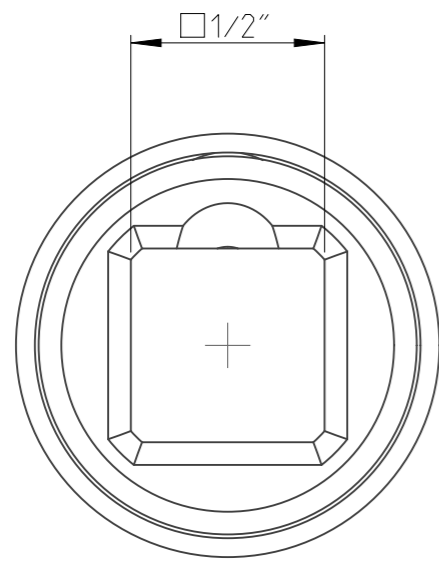

ASSEMBLY	4027136512	Status	Released	Rev. / Iter	1.1
DRAWING	4027136512	Status		Rev. / Iter	1.1

1:1

proprietary document. Not to be used in any way without our consent.

SALTUS

Name	Socket-SQ1/2"-L80-HEX12-R-SM
Designation	4027 1365 12