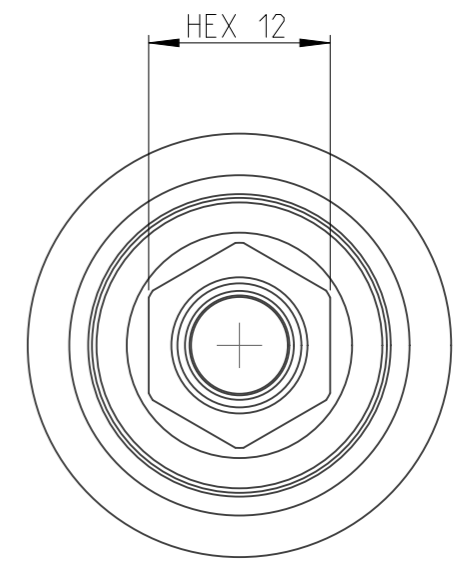

ASSEMBLY	4027136512	Status	Released	Rev. / Iter	1.1
DRAWING	4027136512	Status		Rev. / Iter	1.1

1:1

proprietary document. Not to be used in any way without our consent.

SALTUS

Name	Socket-SQ1/2"-L80-HEX12-R-SM
Designation	4027 1365 12