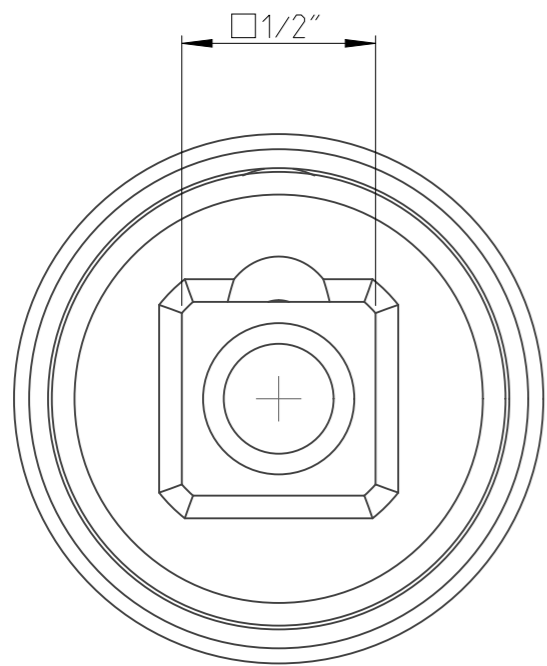

| | | | | | |
|----------|------------|--------|----------|-------------|-----|
| ASSEMBLY | 4027136522 | Status | Released | Rev. / Iter | 1.1 |
| DRAWING | 4027136522 | Status | | Rev. / Iter | 1.1 |

2:1

1:1

proprietary document. Not to be used in any way without our consent.

SALTUS

Name
Socket-SQ1/2"-L85-HEX22-R-SM

Designation
4027 1365 22