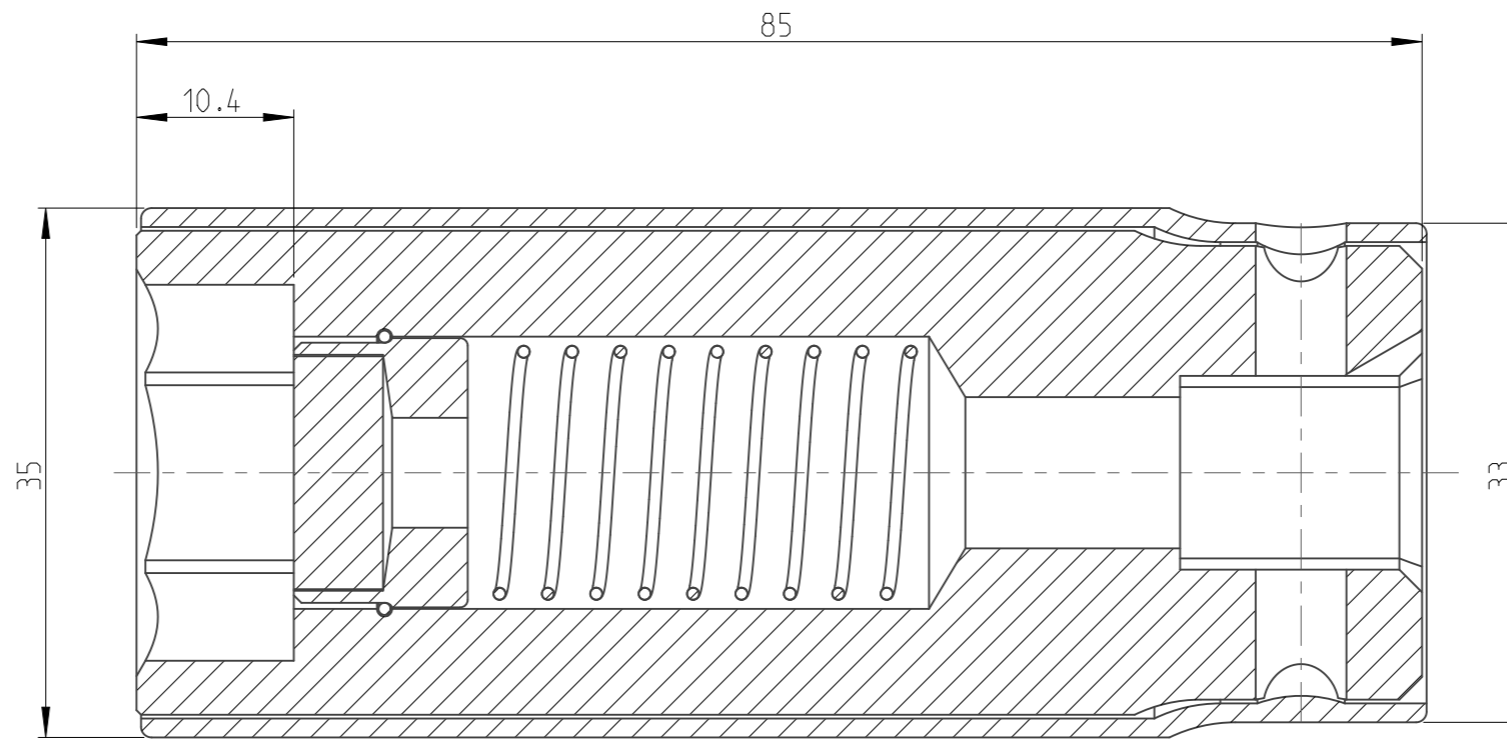

| | | | | | |
|----------|------------|--------|----------|-------------|-----|
| ASSEMBLY | 4027136522 | Status | Released | Rev. / Iter | 1.1 |
| DRAWING | 4027136522 | Status | | Rev. / Iter | 1.1 |

2:1

1:1

proprietary document. Not to be used in any way without our consent.

SALTUS

Name
Socket-SQ1/2"-L85-HEX22-R-SM

Designation
4027 1365 22