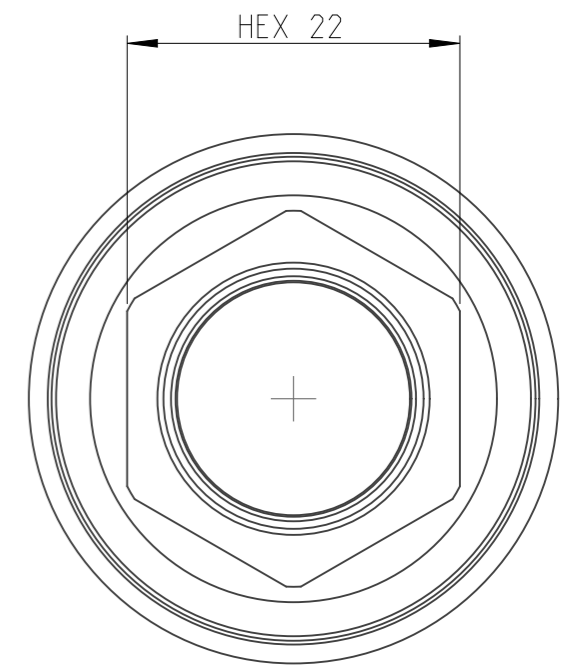

| | | | | | |
|----------|------------|--------|----------|-------------|-----|
| ASSEMBLY | 4027136522 | Status | Released | Rev. / Iter | 1.1 |
| DRAWING | 4027136522 | Status | | Rev. / Iter | 1.1 |

2:1

1:1

proprietary document. Not to be used in any way without our consent.

SALTUS

Name
Socket-SQ1/2"-L85-HEX22-R-SM

Designation
4027 1365 22