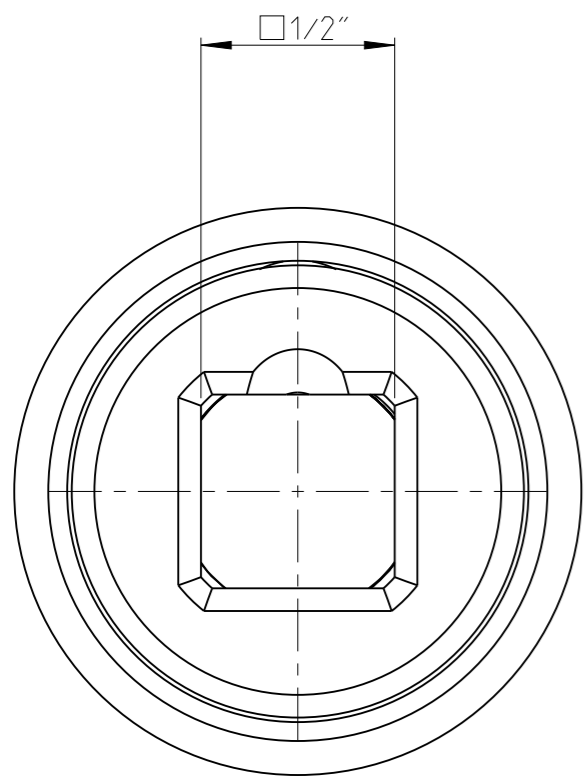

ASSEMBLY	4027136524	Status	In Work	Rev. / Iter	0,0
Drawing	4027136524	Status		Rev. / Iter	0,0

proprietary document. Not to be used in any way without our consent.

SALTUS	Name	Socket-SQ1/2"-L85-HEX24-R-SM
	Designation	4027 1365 24