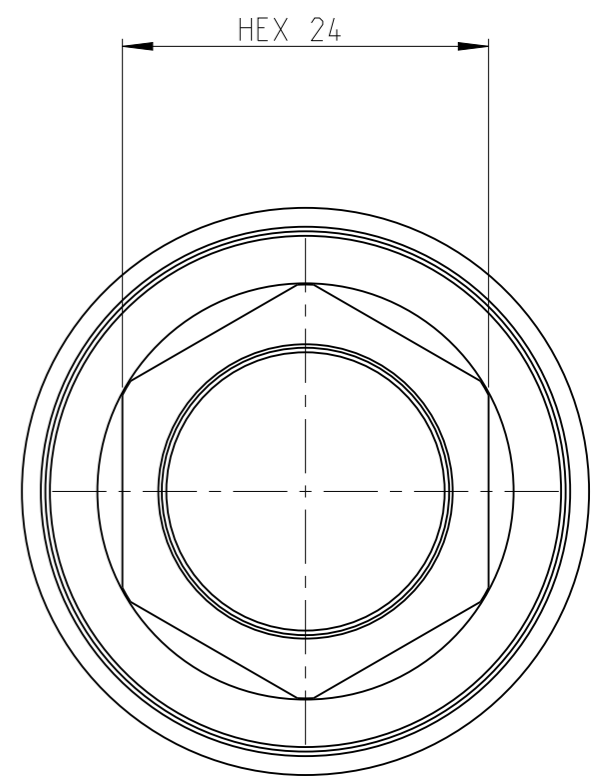

ASSEMBLY	4027136524	Status	In Work	Rev. / Iter	0,0
Drawing	4027136524	Status		Rev. / Iter	0,0

proprietary document. Not to be used in any way without our consent.

SALTUS	Name	Socket-SQ1/2"-L85-HEX24-R-SM
	Designation	4027 1365 24