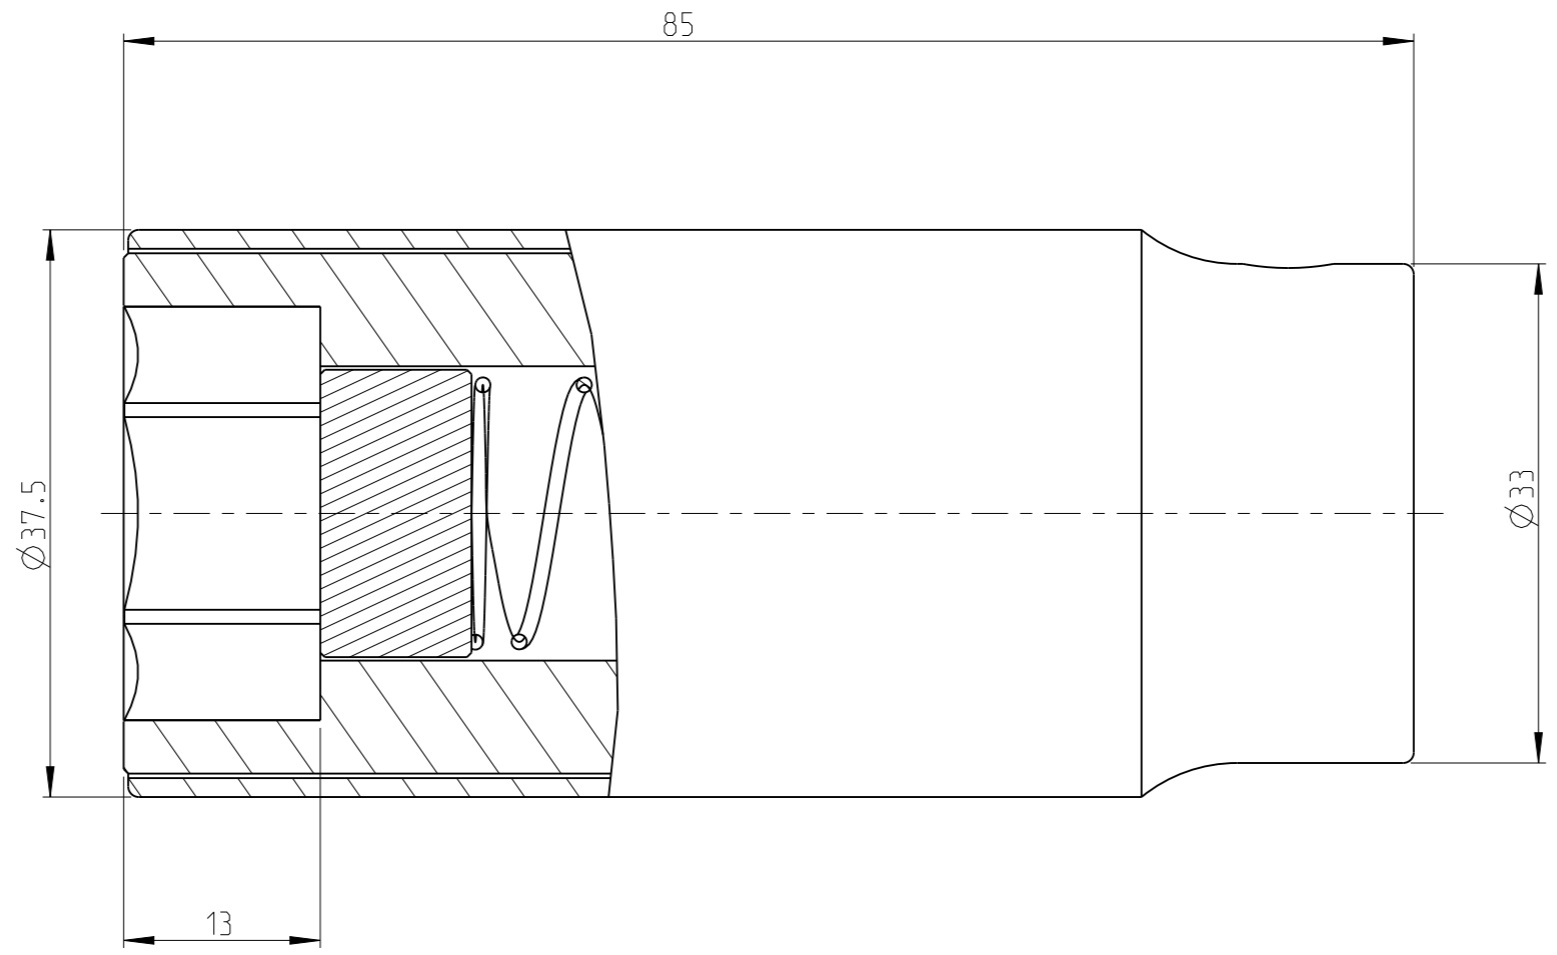

ASSEMBLY	4027136524	Status	In Work	Rev. / Iter	0,0
Drawing	4027136524	Status		Rev. / Iter	0,0

proprietary document. Not to be used in any way without our consent.

SALTUS	Name	Socket-SQ1/2"-L85-HEX24-R-SM
	Designation	4027 1365 24