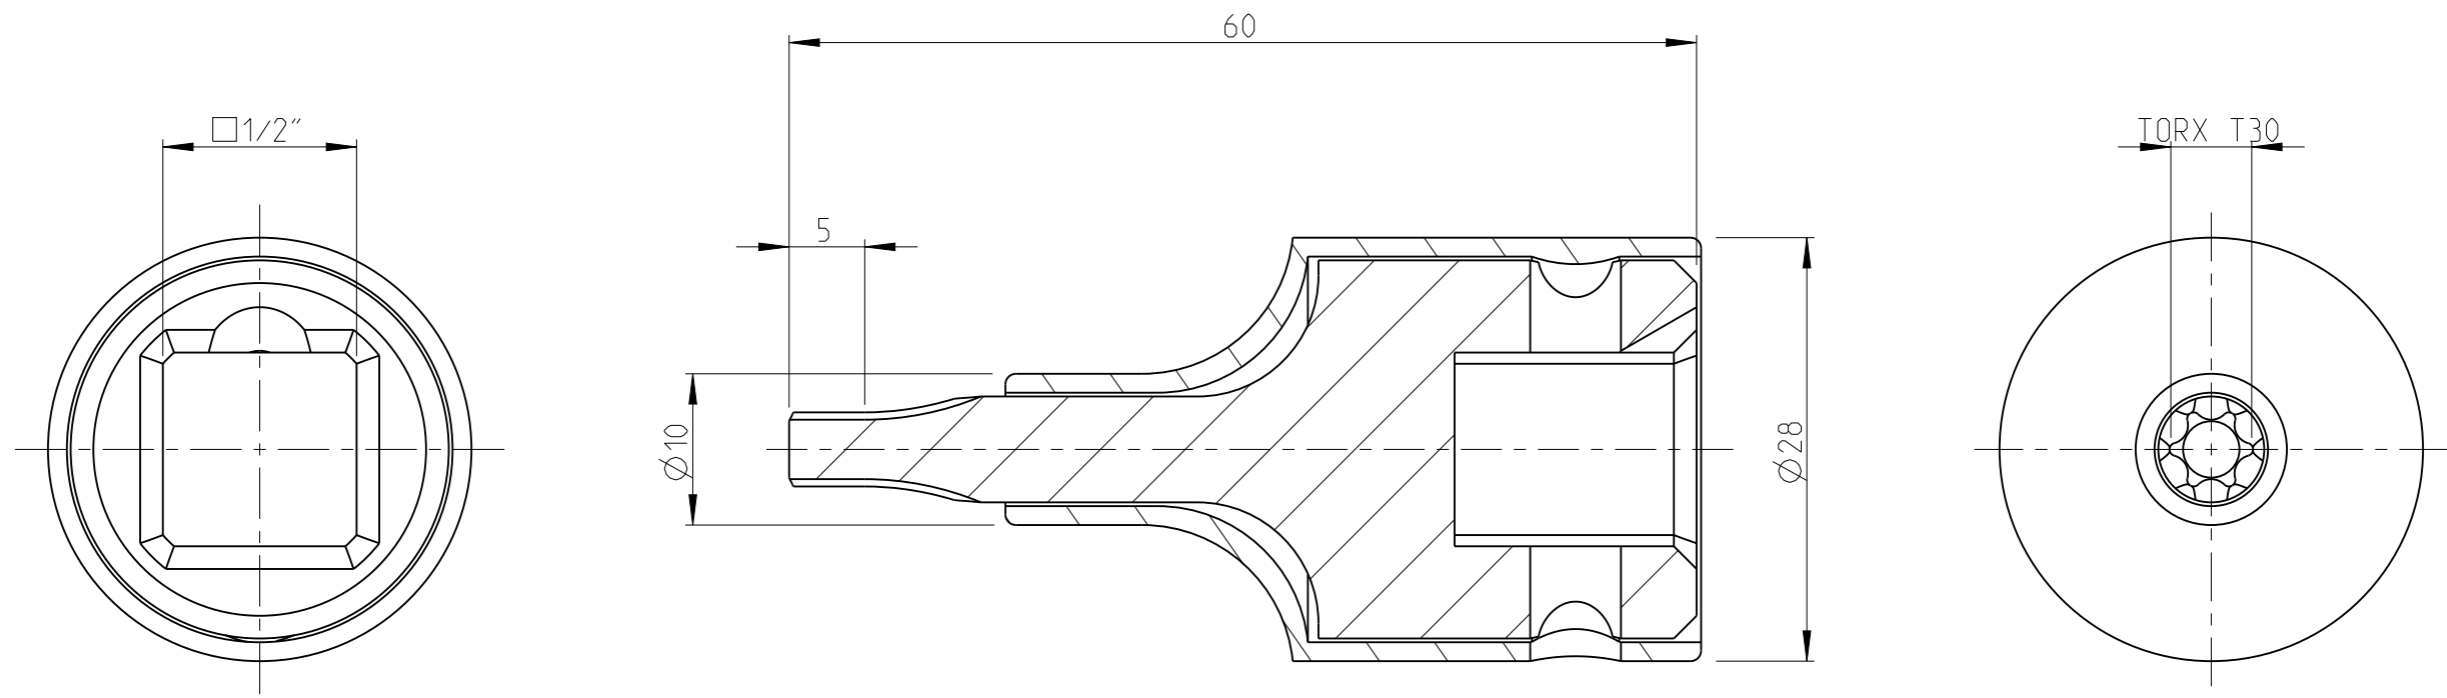

ASSEMBLY	4027137230	Status	Released	Rev. / Iter	0,0
DRAWING	4027137230	Status		Rev. / Iter	0,0

proprietary document. Not to be used in any way without our consent.

SALTUS	Name	Bit socket-SQ1/2"-L60-T30-R
	Designation	4027 1372 30