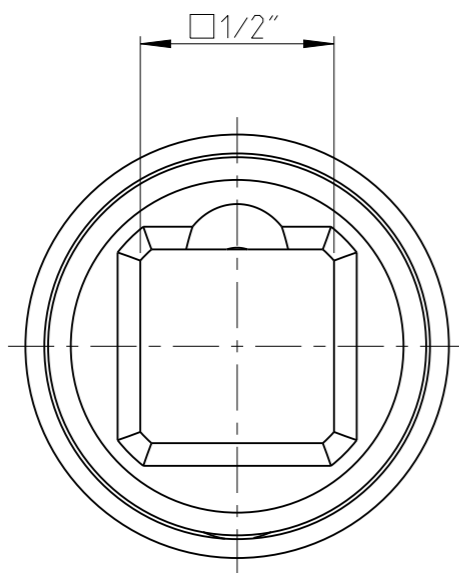

ASSEMBLY	4027137245	Status	Released	Rev. / Iter	1.0
DRAWING	4027137245	Status		Rev. / Iter	1.0

proprietary document. Not to be used in any way without our consent.

**SALTUS**

Name	Bit socket-SQ1/2"-L60-T45-R
Designation	4027 1372 45