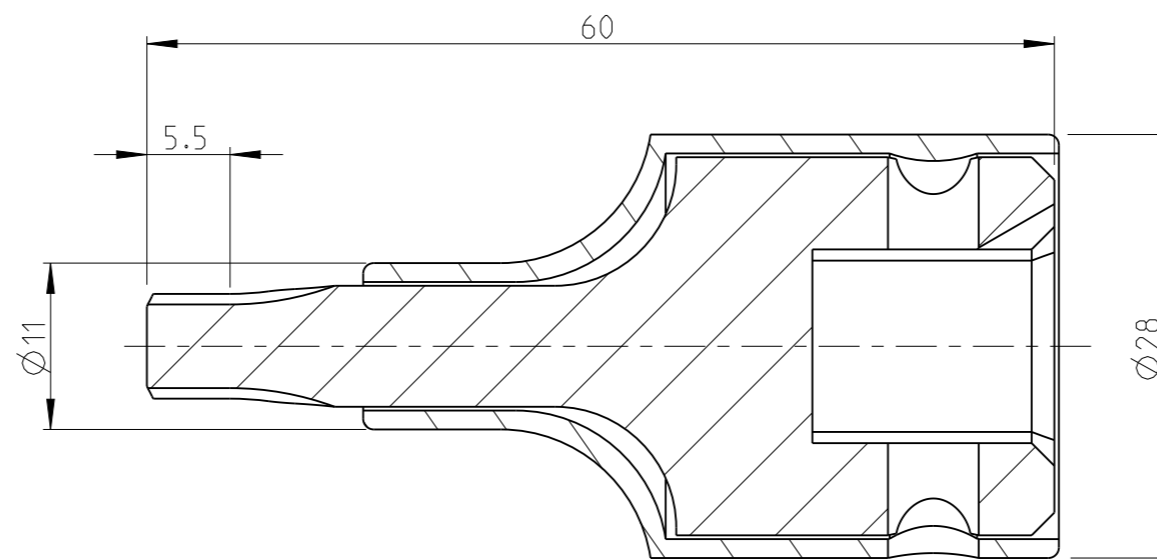

ASSEMBLY	4027137245	Status	Released	Rev. / Iter	1.0
DRAWING	4027137245	Status		Rev. / Iter	1.0

proprietary document. Not to be used in any way without our consent.

**SALTUS**

Name	Bit socket-SQ1/2"-L60-T45-R
Designation	4027 1372 45