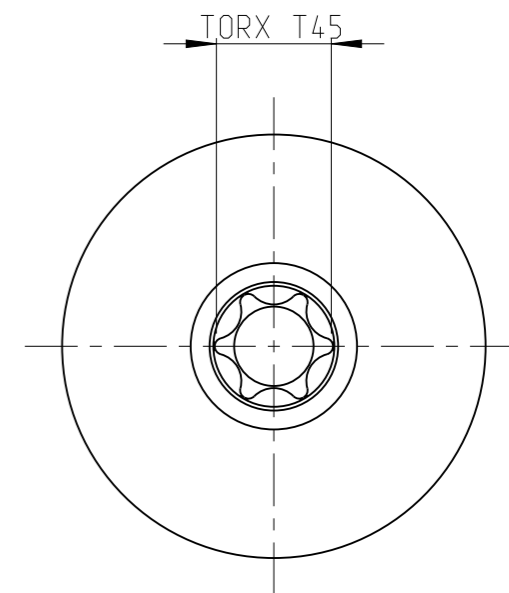

ASSEMBLY	4027137245	Status	Released	Rev. / Iter	1.0
DRAWING	4027137245	Status		Rev. / Iter	1.0

proprietary document. Not to be used in any way without our consent.

**SALTUS**

Name	Bit socket-SQ1/2"-L60-T45-R
Designation	4027 1372 45