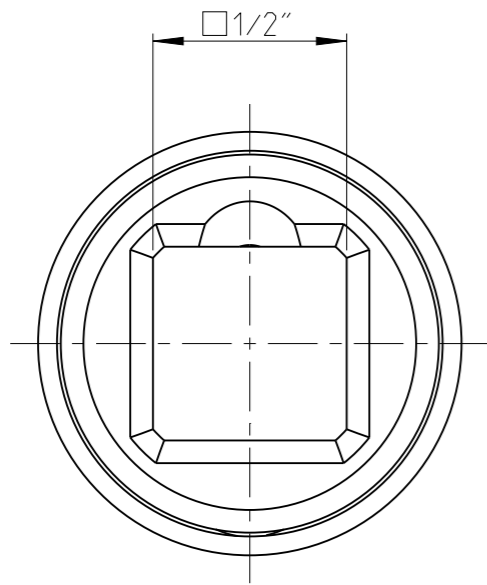

ASSEMBLY	4027137250	Status	Released	Rev. / Iter	1.0
DRAWING	4027137250	Status		Rev. / Iter	1.0

proprietary document. Not to be used in any way without our consent.

SALTUS

Name	BitSocket-SQ1/2"-L60-T50-R
Designation	4027 1372 50