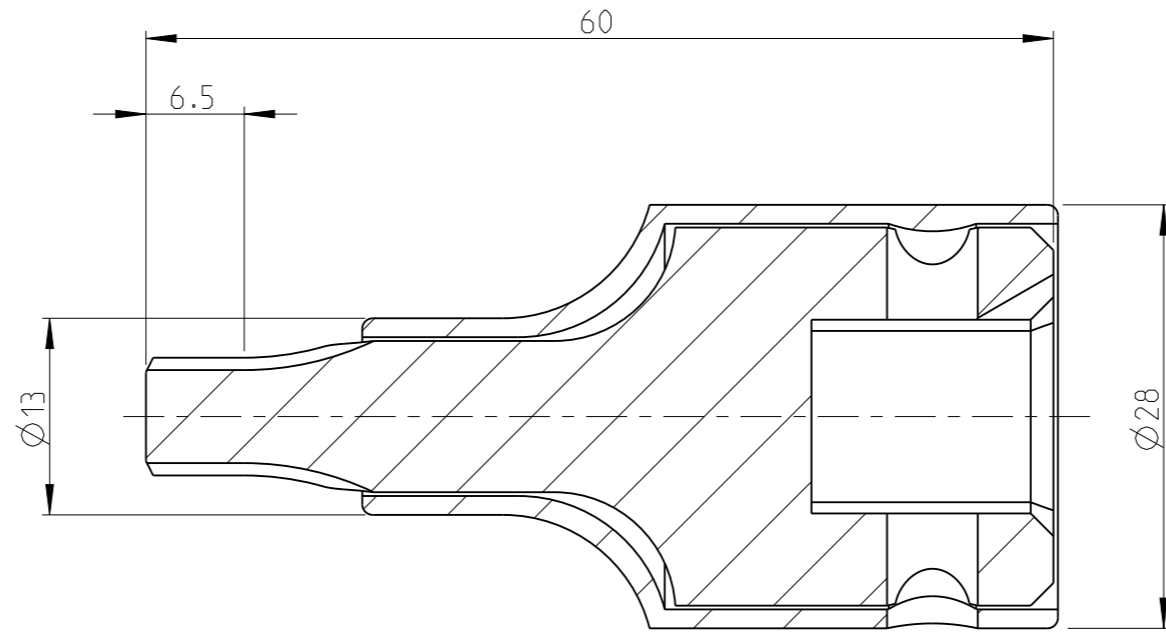

ASSEMBLY	4027137250	Status	Released	Rev. / Iter	1.0
DRAWING	4027137250	Status		Rev. / Iter	1.0

proprietary document. Not to be used in any way without our consent.

SALTUS

Name	BitSocket-SQ1/2"-L60-T50-R
Designation	4027 1372 50