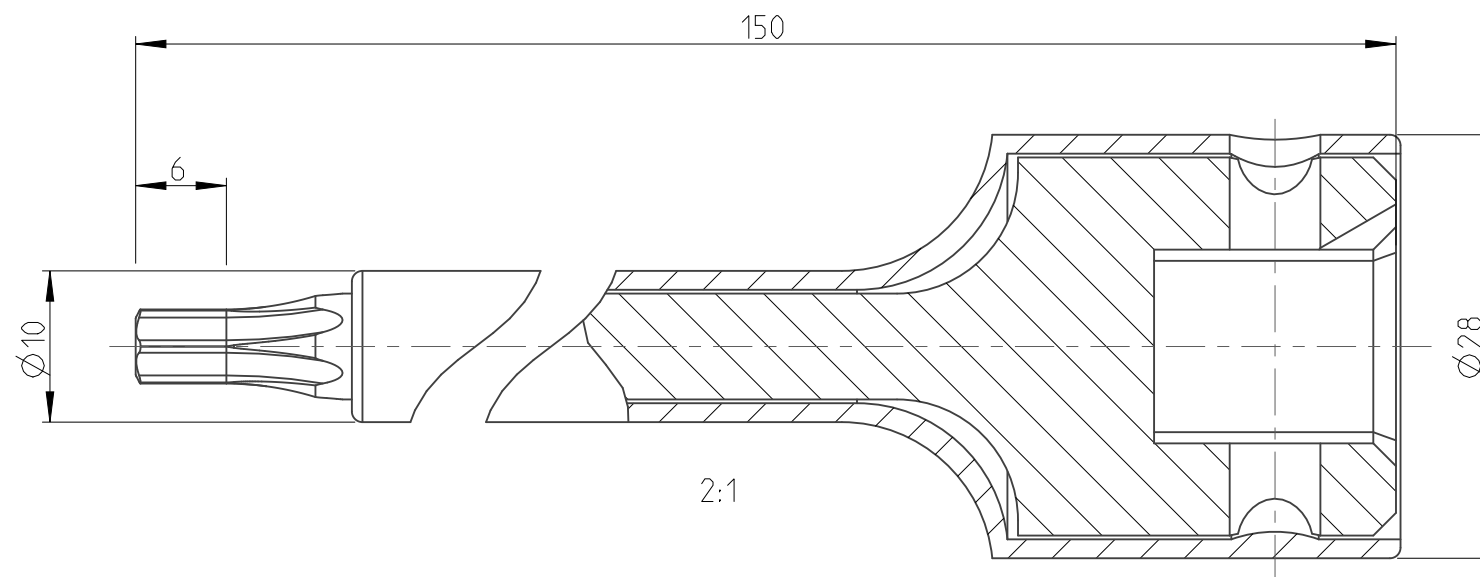

ASSEMBLY	4027137330	Status	Released	Rev. / Iter	1.2
DRAWING	4027137330	Status		Rev. / Iter	1.2

1:1

proprietary document. Not to be used in any way without our consent.

**SALTUS**

Name	Bit socket-SQ1/2"-L150-T30-R
Designation	4027 1373 30