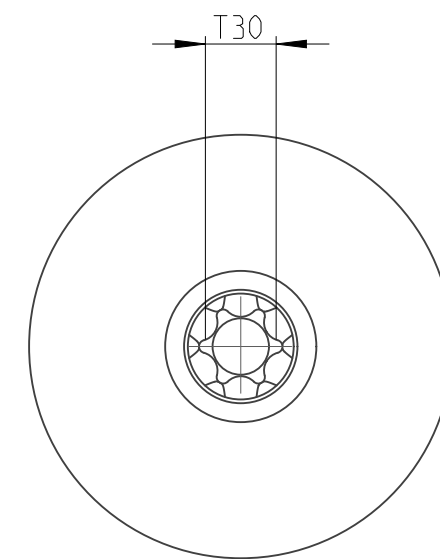

ASSEMBLY	4027137330	Status	Released	Rev. / Iter	1.2
DRAWING	4027137330	Status		Rev. / Iter	1.2

1:1

proprietary document. Not to be used in any way without our consent.

**SALTUS**

Name	Bit socket-SQ1/2"-L150-T30-R
Designation	4027 1373 30