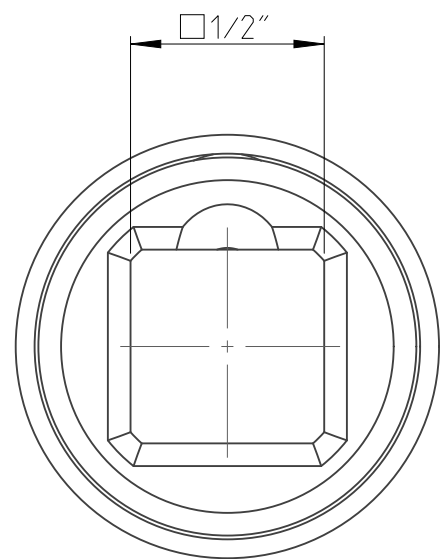

ASSEMBLY	4027137330	Status	Released	Rev. / Iter	1.2
DRAWING	4027137330	Status		Rev. / Iter	1.2

1:1

proprietary document. Not to be used in any way without our consent.

**SALTUS**

Name	Bit socket-SQ1/2"-L150-T30-R
Designation	4027 1373 30