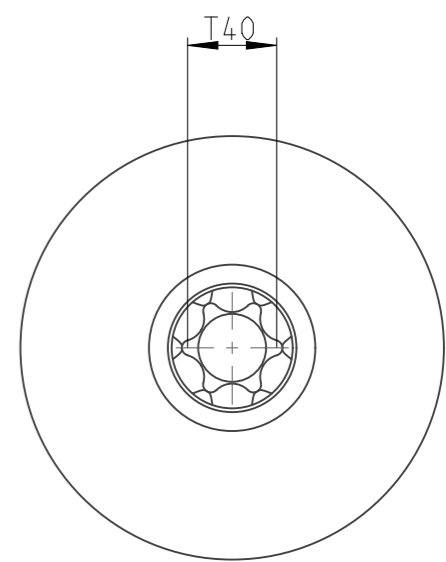

ASSEMBLY	4027137340	Status	Released	Rev. / Iter	1.2
DRAWING	4027137340	Status		Rev. / Iter	1.2

1:1

proprietary document. Not to be used in any way without our consent.

<b>SALTUS</b>	Name	Bit socket-SQ1/2"-L150-T40-R
	Designation	4027 1373 40