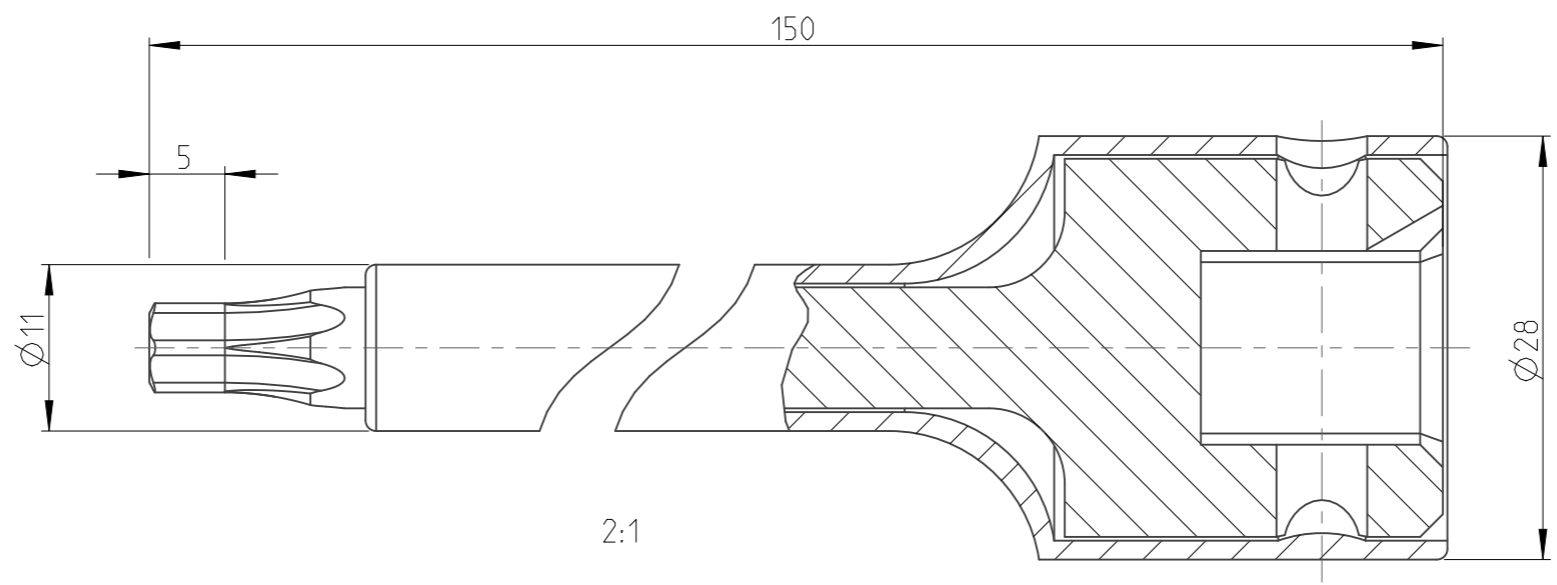

ASSEMBLY	4027137340	Status	Released	Rev. / Iter	1.2
DRAWING	4027137340	Status		Rev. / Iter	1.2

1:1

proprietary document. Not to be used in any way without our consent.

<b>SALTUS</b>	Name	Bit socket-SQ1/2"-L150-T40-R
	Designation	4027 1373 40