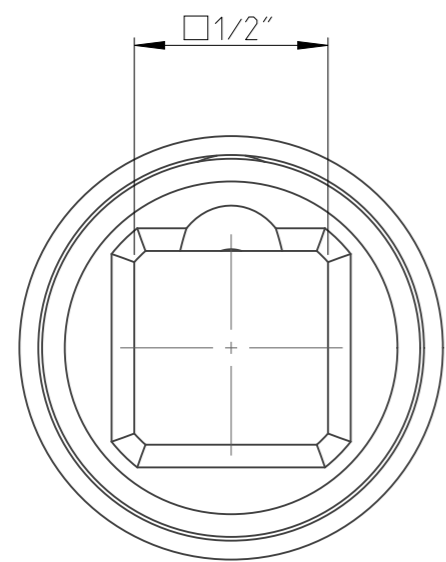

ASSEMBLY	4027137340	Status	Released	Rev. / Iter	1.2
DRAWING	4027137340	Status		Rev. / Iter	1.2

1:1

proprietary document. Not to be used in any way without our consent.

<b>SALTUS</b>	Name	Bit socket-SQ1/2"-L150-T40-R
	Designation	4027 1373 40