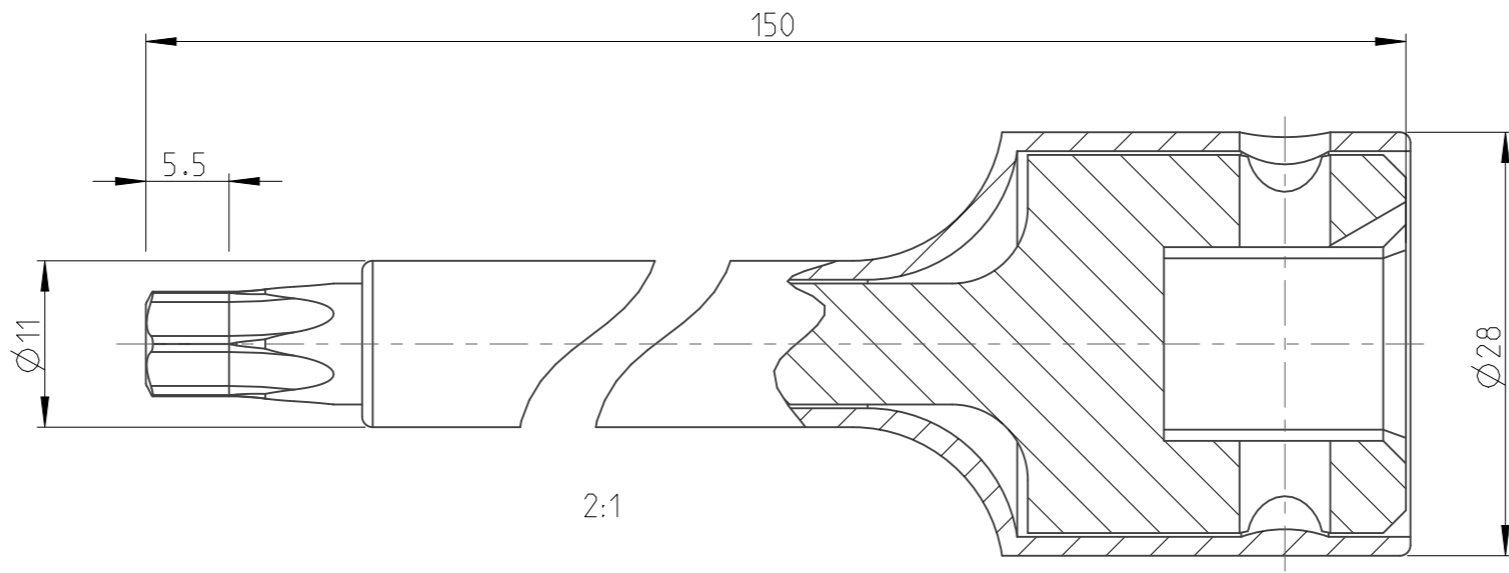

ASSEMBLY	4027137345	Status	Released	Rev. / Iter	1.2
DRAWING	4027137345	Status		Rev. / Iter	1.2

1:1

proprietary document. Not to be used in any way without our consent.

**SALTUS**

Name	Bit socket-SQ1/2"-L150-T45-R
Designation	4027 1373 45