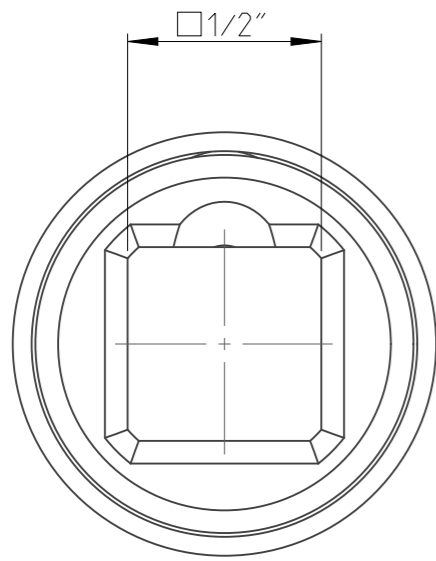

ASSEMBLY	4027137345	Status	Released	Rev. / Iter	1.2
DRAWING	4027137345	Status		Rev. / Iter	1.2

1:1

proprietary document. Not to be used in any way without our consent.

**SALTUS**

Name	Bit socket-SQ1/2"-L150-T45-R
Designation	4027 1373 45