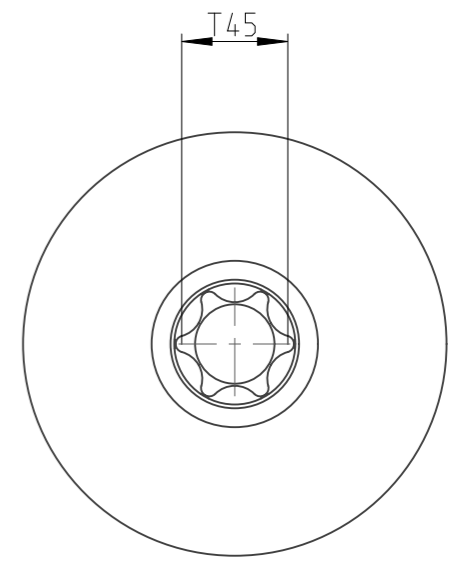

ASSEMBLY	4027137345	Status	Released	Rev. / Iter	1.2
DRAWING	4027137345	Status		Rev. / Iter	1.2

1:1

proprietary document. Not to be used in any way without our consent.

**SALTUS**

Name	Bit socket-SQ1/2"-L150-T45-R
Designation	4027 1373 45