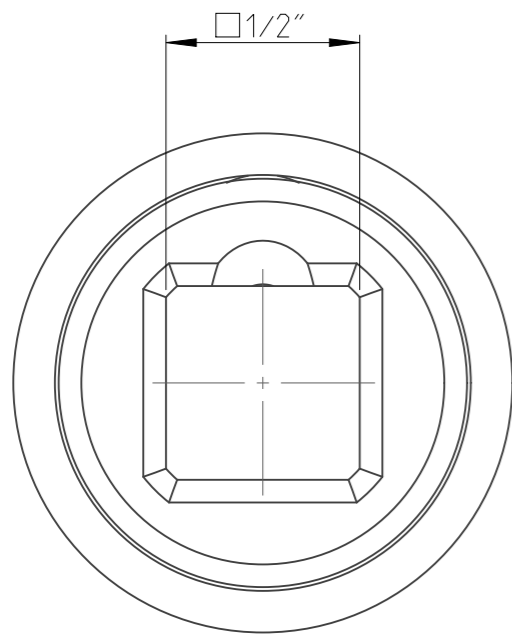

ASSEMBLY	4027137355	Status	Released	Rev. / Iter	2.2
DRAWING	4027137355	Status		Rev. / Iter	2.2

1:1

proprietary document. Not to be used in any way without our consent.

SALTUS

Name	Bit socket-SQ1/2"-L150-T55-R
Designation	4027 1373 55