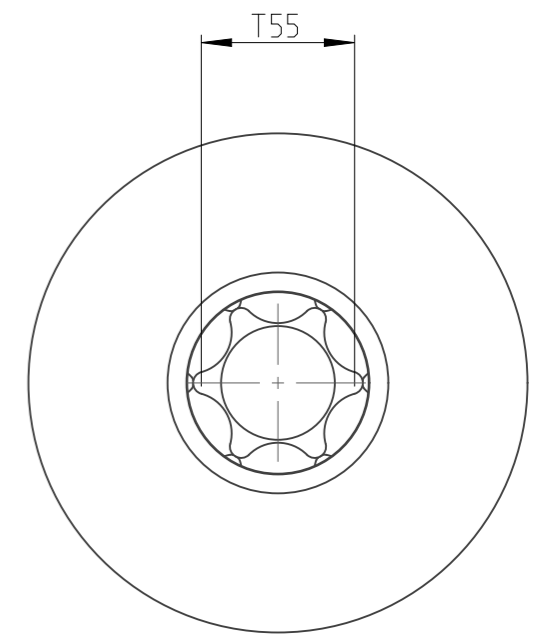

ASSEMBLY	4027137355	Status	Released	Rev. / Iter	2.2
DRAWING	4027137355	Status		Rev. / Iter	2.2

1:1

proprietary document. Not to be used in any way without our consent.

SALTUS

Name	Bit socket-SQ1/2"-L150-T55-R
Designation	4027 1373 55