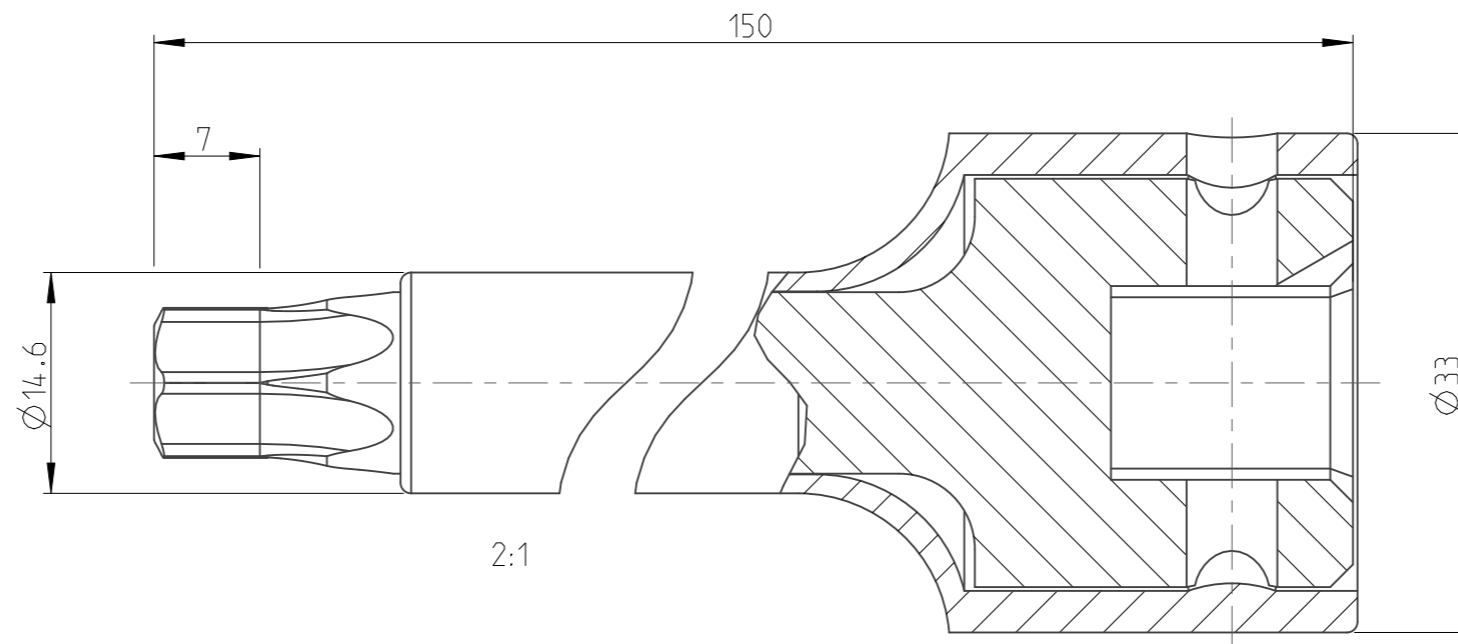

ASSEMBLY	4027137355	Status	Released	Rev. / Iter	2.2
DRAWING	4027137355	Status		Rev. / Iter	2.2

1:1

proprietary document. Not to be used in any way without our consent.

SALTUS

Name	Bit socket-SQ1/2"-L150-T55-R
Designation	4027 1373 55