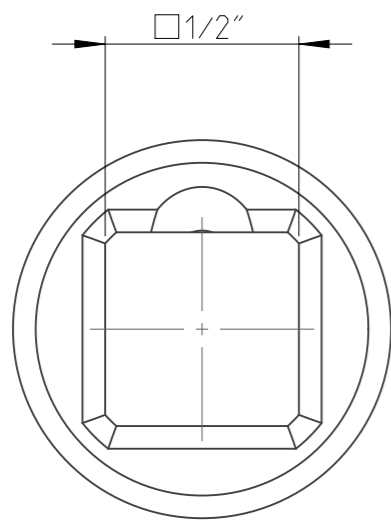

PART	4027138010	Status	Released	Rev./Iter	1.0
Drawing	4027138010	Status		Rev./Iter	1.0

proprietary document. Not to be used in any way without our consent.

SALTUS

Name	Socket-SQ1/2"-L38-E10-M
Designation	4027 1380 10