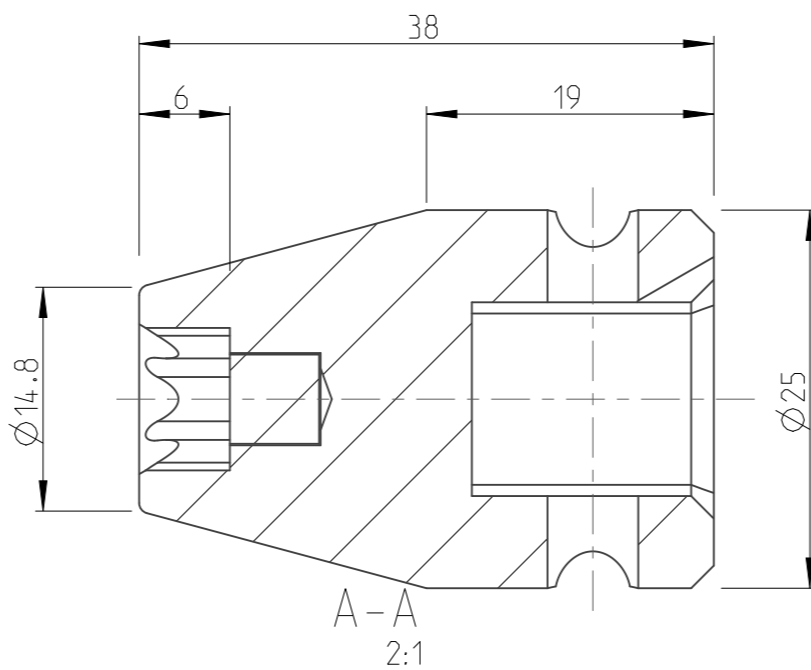

PART	4027138010	Status	Released	Rev./Iter	1.0
Drawing	4027138010	Status		Rev./Iter	1.0

proprietary document. Not to be used in any way without our consent.

SALTUS

Name	Socket-SQ1/2"-L38-E10-M
Designation	4027 1380 10