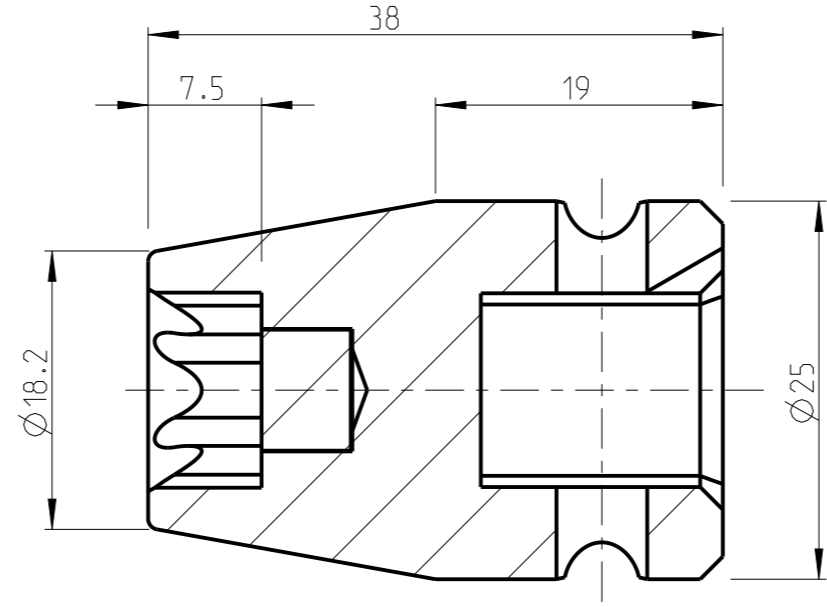

PART	4027138014	Status	Released	Rev./Iter	1.2
Drawing	4027138014	Status		Rev./Iter	1.2

proprietary document. Not to be used in any way without our consent.

SALTUS	Name	Socket-SQ1/2"-L38-E14-M
	Designation	4027 1380 14