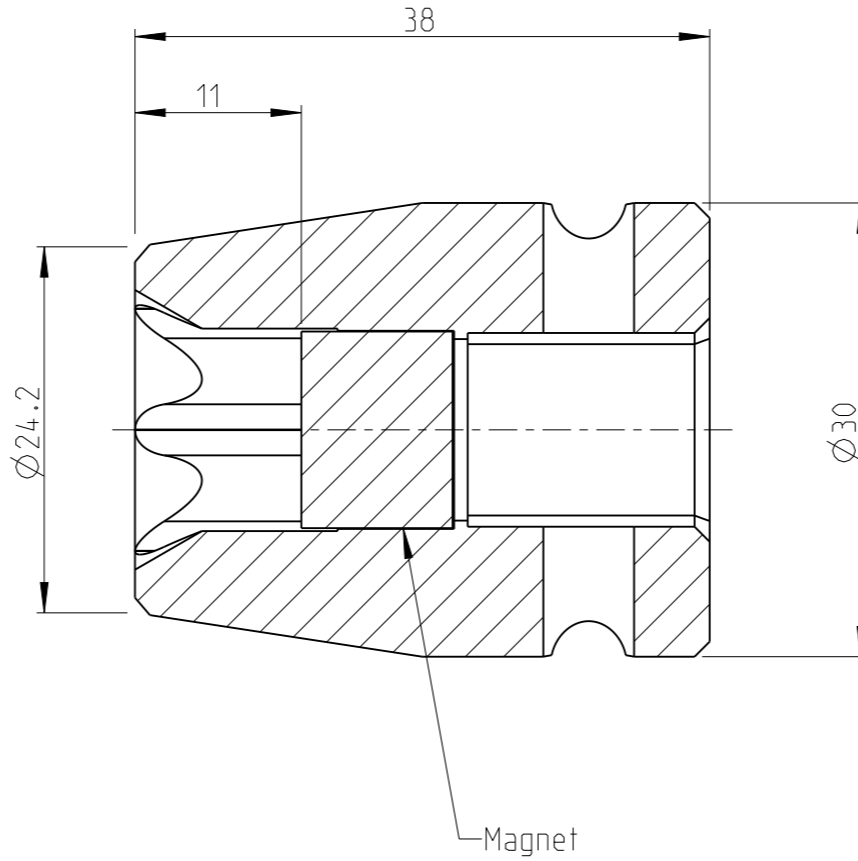

PART	4027138020	Status	Released	Rev./Iter	1.1
Drawing	4027138020	Status		Rev./Iter	1.1

proprietary document. Not to be used in any way without our consent.

SALTUS

Name	Socket-SQ1/2"-L38-E20-M
Designation	4027 1380 20