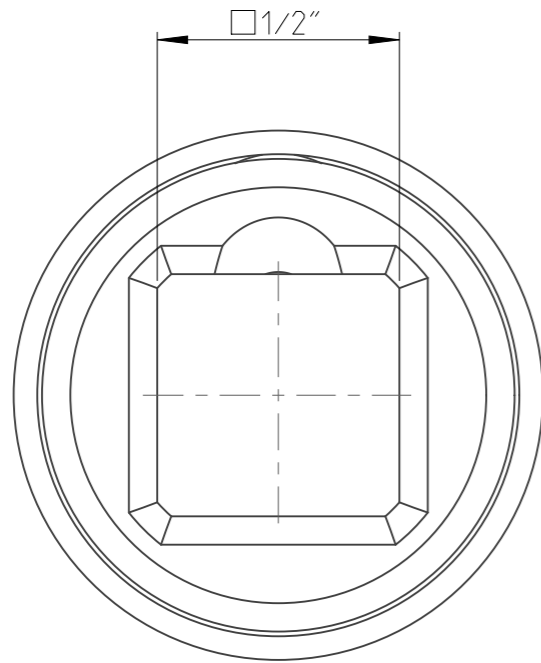

ASSEMBLY	4027138060	Status	Released	Rev./Iter	1.1
DRAWING	4027138060	Status		Rev./Iter	1.1

A-A
5:2

1:1

proprietary document. Not to be used in any way without our consent.

SALTUS

Name	Socket-SQ1/2"-L38-E10-M-R
Designation	4027 1380 60