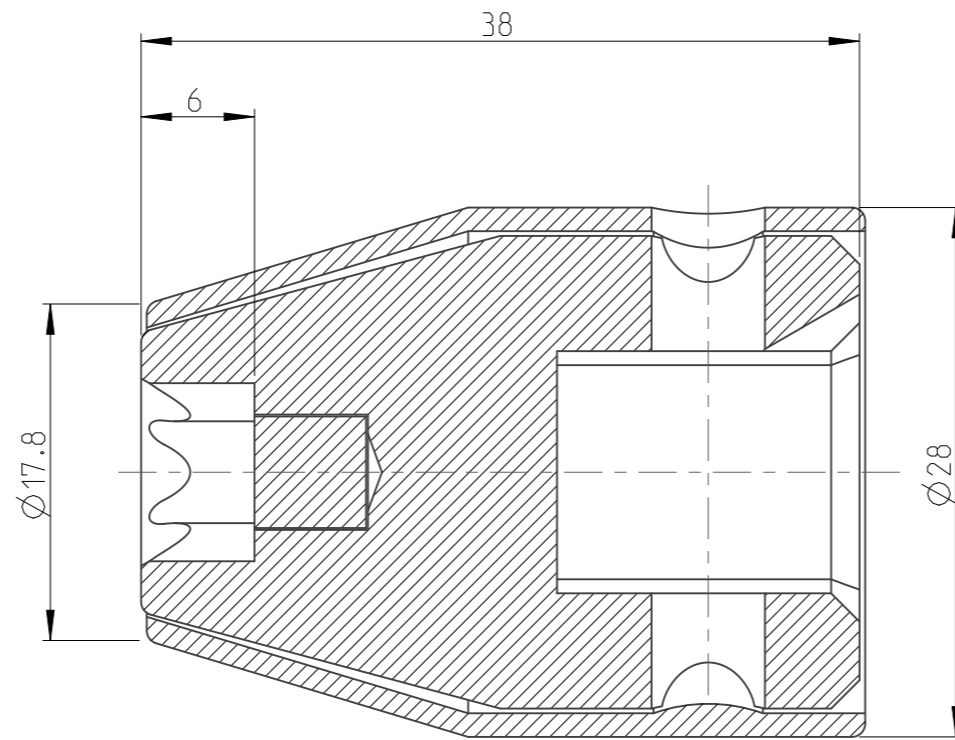

ASSEMBLY	4027138060	Status	Released	Rev./Iter	1.1
DRAWING	4027138060	Status		Rev./Iter	1.1

A-A
5:2

1:1

proprietary document. Not to be used in any way without our consent.

SALTUS

Name	Socket-SQ1/2"-L38-E10-M-R
Designation	4027 1380 60