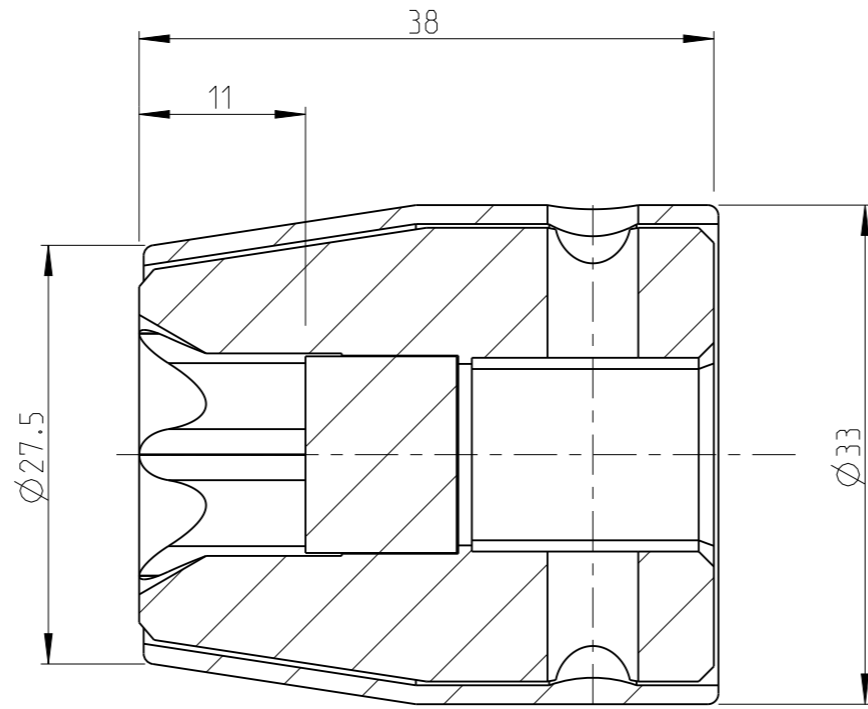

ASSEMBLY	4027138070	Status	Released	Rev. / Iter	1.0
DRAWING	4027138070	Status		Rev. / Iter	1.0

proprietary document. Not to be used in any way without our consent.

SALTUS

Name	Socket-SQ1/2"-L38-E20-M-R
Designation	4027 1380 70