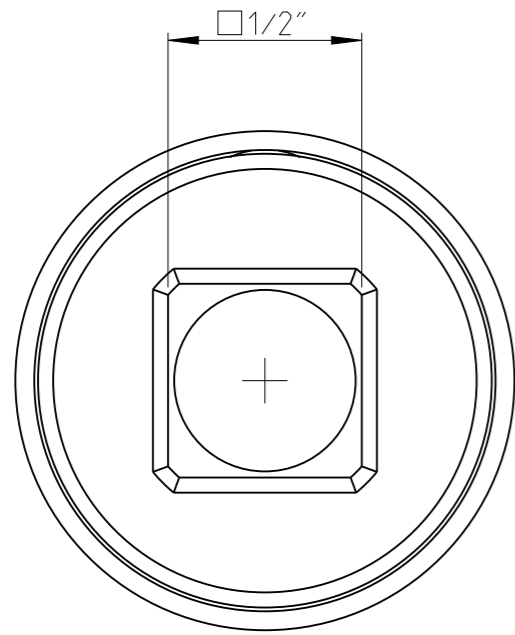

ASSEMBLY	4027138070	Status	Released	Rev. / Iter	1.0
DRAWING	4027138070	Status		Rev. / Iter	1.0

proprietary document. Not to be used in any way without our consent.

SALTUS

Name	Socket-SQ1/2"-L38-E20-M-R
Designation	4027 1380 70