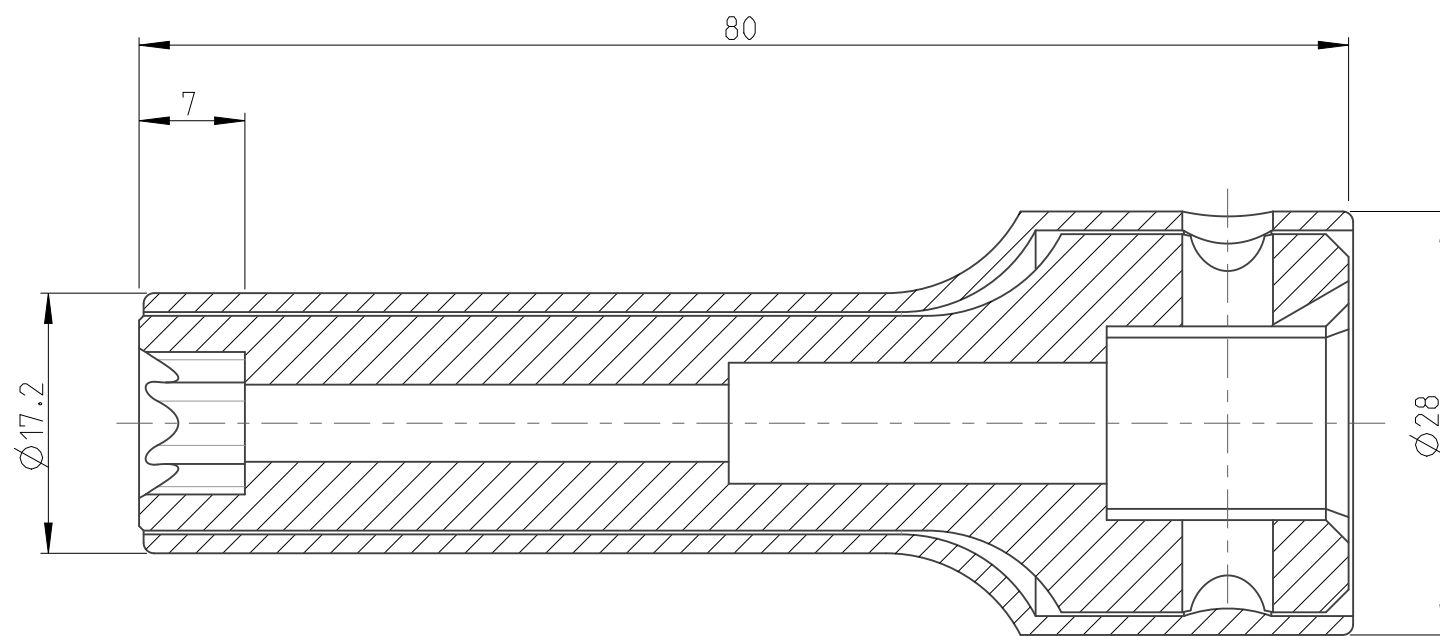

ASSEMBLY	4027138110	Status	Released	Rev. / Iter	1.2
DRAWING	4027138110	Status		Rev. / Iter	1.2

A-A  
2:1

1:1

proprietary document. Not to be used in any way without our consent.

**SALTUS**

Name	Socket-SQ1/2"-L80-E10-R
Designation	4027 1381 10