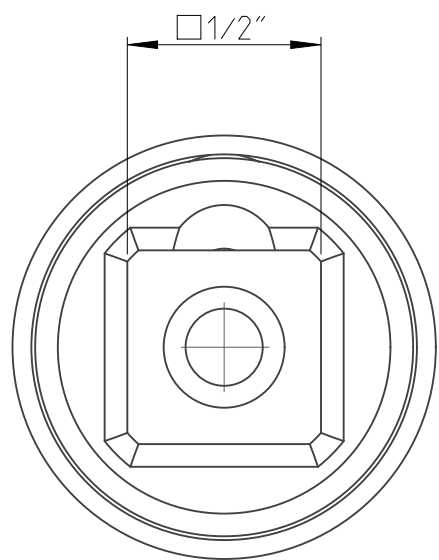

ASSEMBLY	4027138110	Status	Released	Rev. / Iter	1.2
DRAWING	4027138110	Status		Rev. / Iter	1.2

A-A  
2:1

1:1

proprietary document. Not to be used in any way without our consent.

**SALTUS**

Name	Socket-SQ1/2"-L80-E10-R
Designation	4027 1381 10