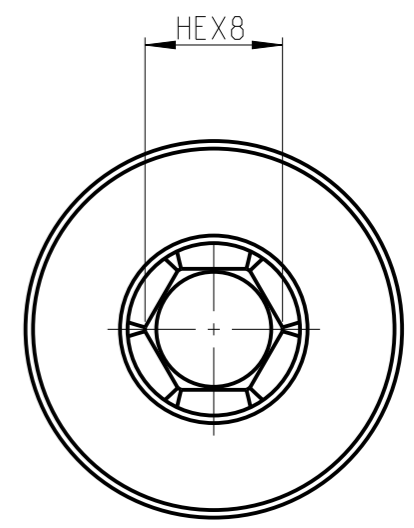

PART	4027138908	Status	Released	Rev./Iter	1.1
Drawing	4027138908	Status		Rev./Iter	1.1

proprietary document. Not to be used in any way without our consent.

SALTUS	Name	Bit Socket-SQ1/2"-L60-Hex8-G
	Designation	4027 1389 08