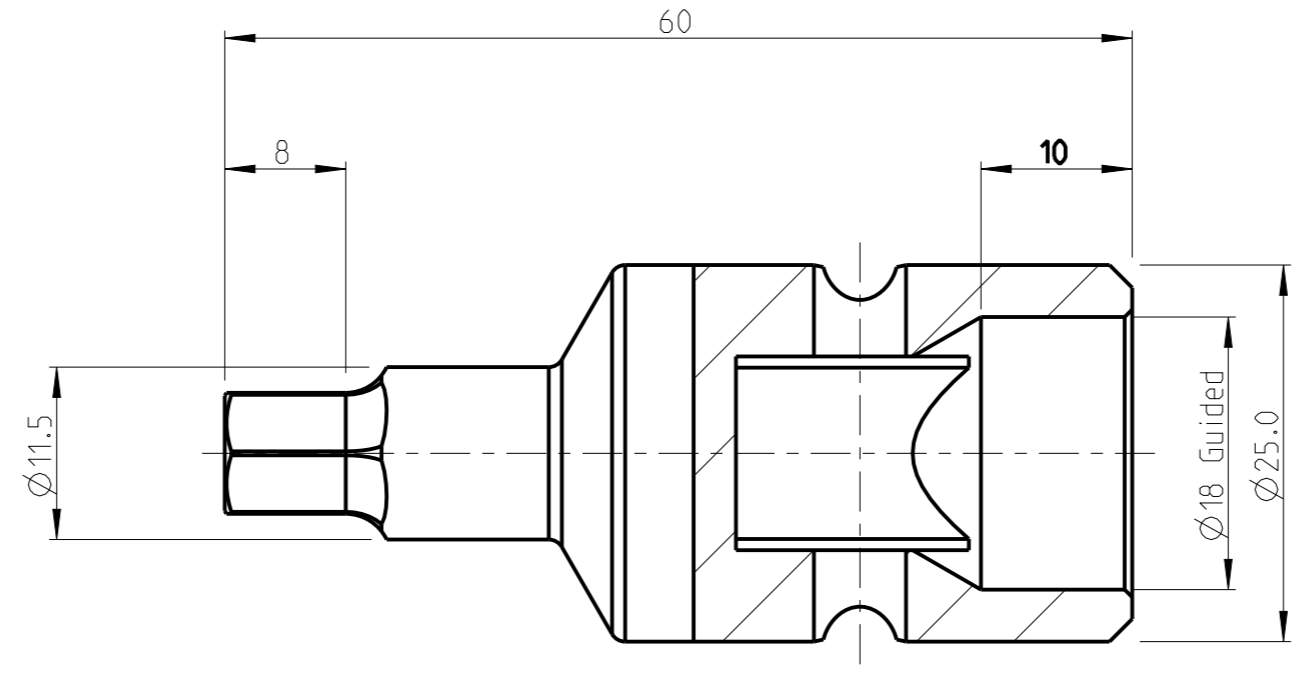

PART	4027138908	Status	Released	Rev./Iter	1.1
Drawing	4027138908	Status		Rev./Iter	1.1

proprietary document. Not to be used in any way without our consent.

SALTUS	Name	Bit Socket-SQ1/2"-L60-Hex8-G
	Designation	4027 1389 08