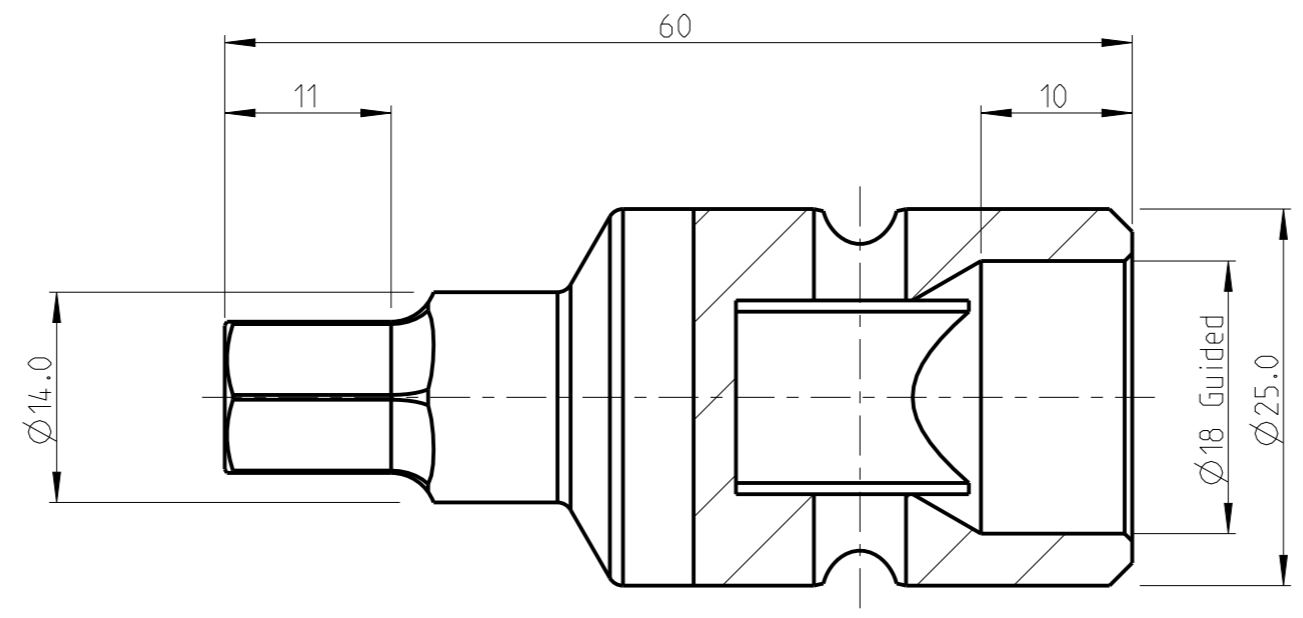

PART	4027138910	Status	Released	Rev./Iter	2.3
Drawing	4027138910	Status		Rev./Iter	2.3

proprietary document. Not to be used in any way without our consent.

SALTUS	Name	Bitsocket-SQ1/2"-L60-Hex10-G
	Designation	4027 1389 10