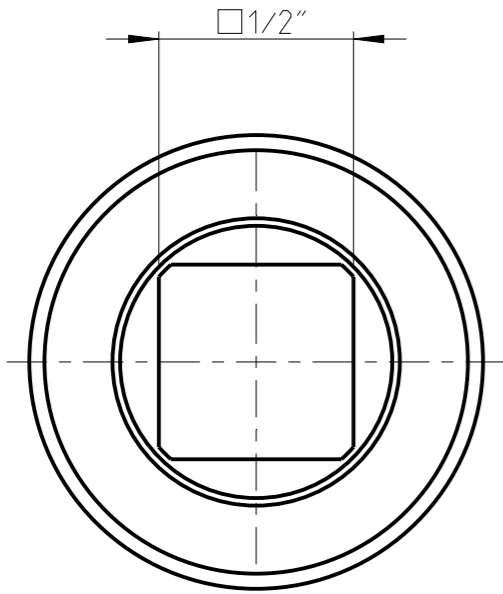

PART	4027138912	Status	Released	Rev./Iter	2.1
Drawing	4027138912	Status		Rev./Iter	2.1

proprietary document. Not to be used in any way without our consent.

SALTUS

Name
Bit Socket SQ1/2"-L60-HEX12-G
Designation
4027 1389 12