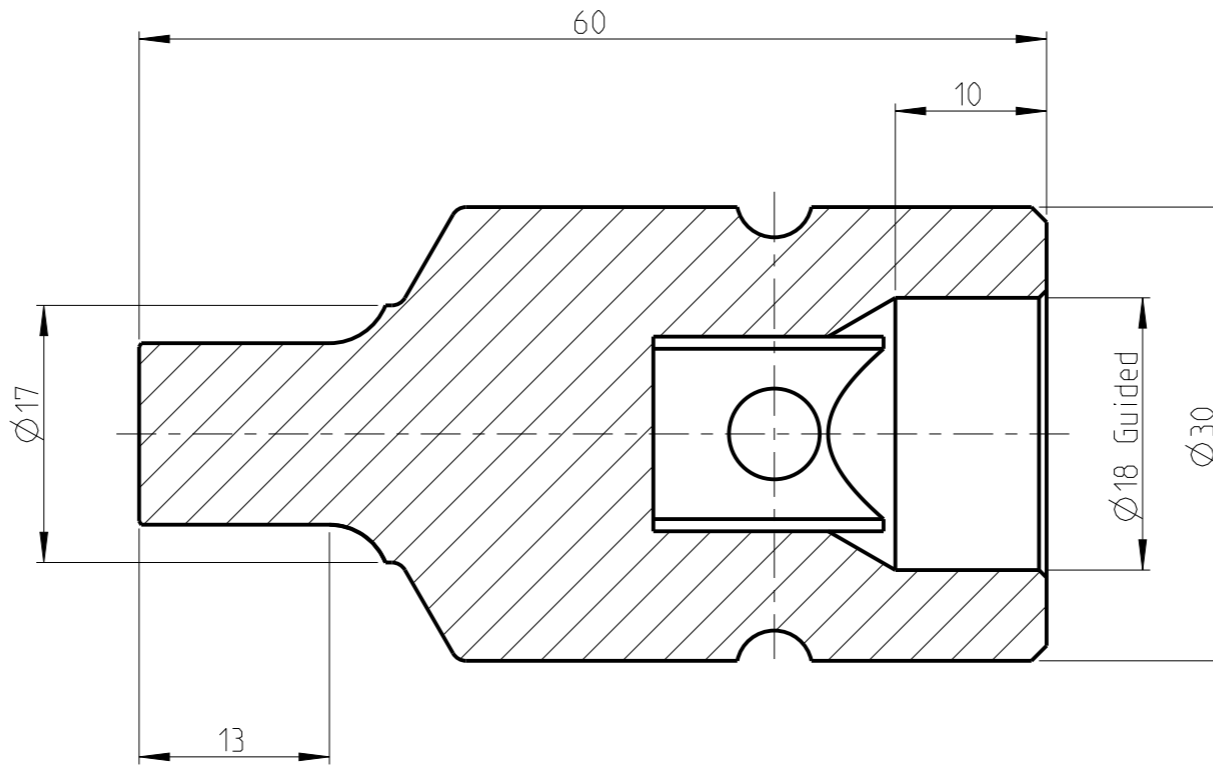

PART	4027138912	Status	Released	Rev./Iter	2.1
Drawing	4027138912	Status		Rev./Iter	2.1

proprietary document. Not to be used in any way without our consent.

SALTUS

Name
Bit Socket SQ1/2"-L60-HEX12-G
Designation
4027 1389 12