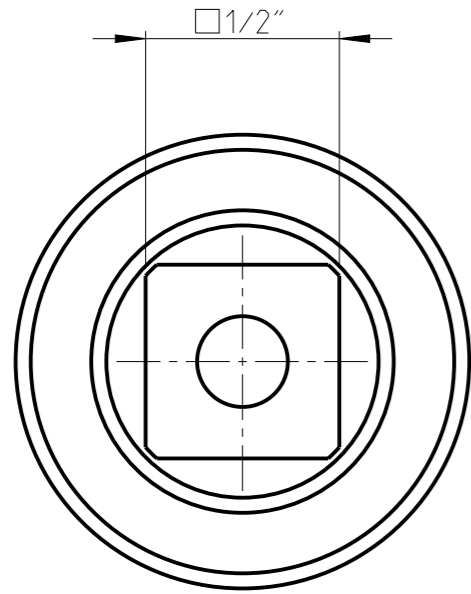

|          |            |        |          |             |     |
|----------|------------|--------|----------|-------------|-----|
| ASSEMBLY | 4027139010 | Status | Released | Rev. / Iter | 3.1 |
| DRAWING  | 4027139010 | Status |          | Rev. / Iter | 3.1 |

1:1

proprietary document. Not to be used in any way without our consent.

**SALTUS**

Name  
Bit holder-SQ1/2"-L48-HEX11-G  
Designation  
4027 1390 10