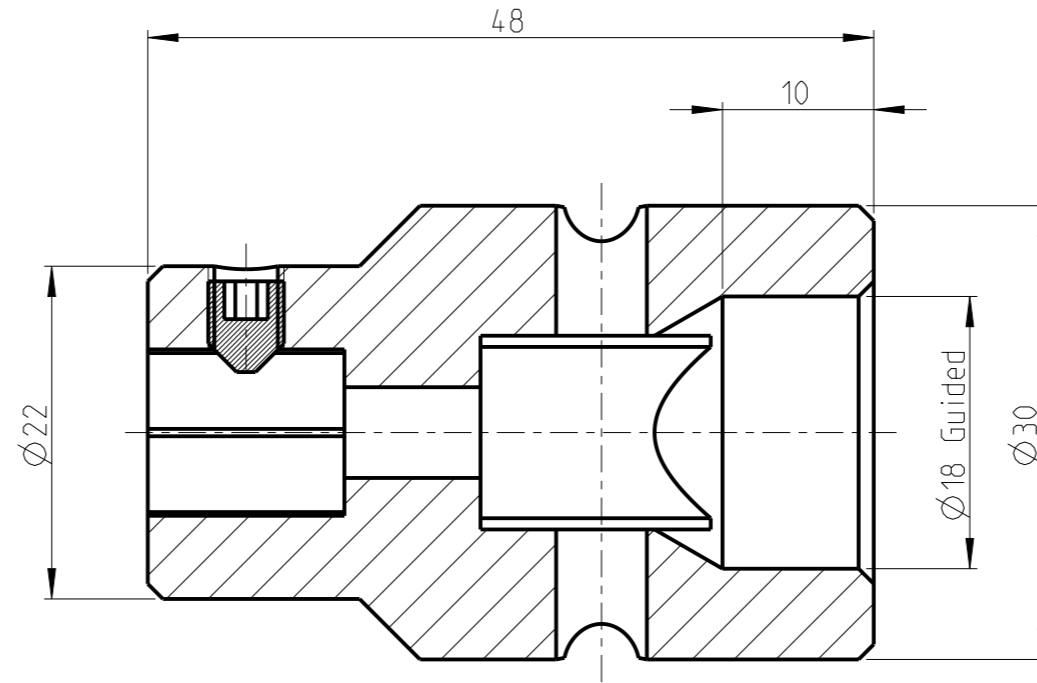

|          |            |        |          |             |     |
|----------|------------|--------|----------|-------------|-----|
| ASSEMBLY | 4027139010 | Status | Released | Rev. / Iter | 3.1 |
| DRAWING  | 4027139010 | Status |          | Rev. / Iter | 3.1 |

1:1

proprietary document. Not to be used in any way without our consent.

**SALTUS**

Name  
Bit holder-SQ1/2"-L48-HEX11-G  
Designation  
4027 1390 10