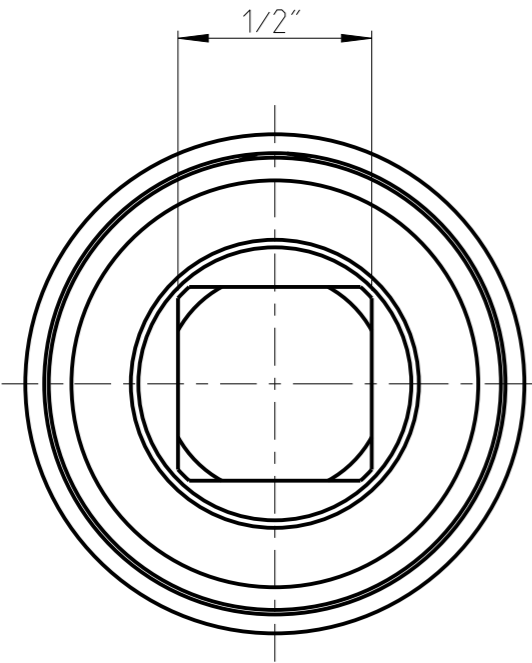

ASSEM	4027139218	Status	Released	Rev./Iter	1.1
Drawing	4027139218	Status		Rev./Iter	1.1

proprietary document. Not to be used in any way without our consent.

SALTUS

Name	Socket-SQ1/2"-L60-SD18-G-R
Designation	4027 1392 18