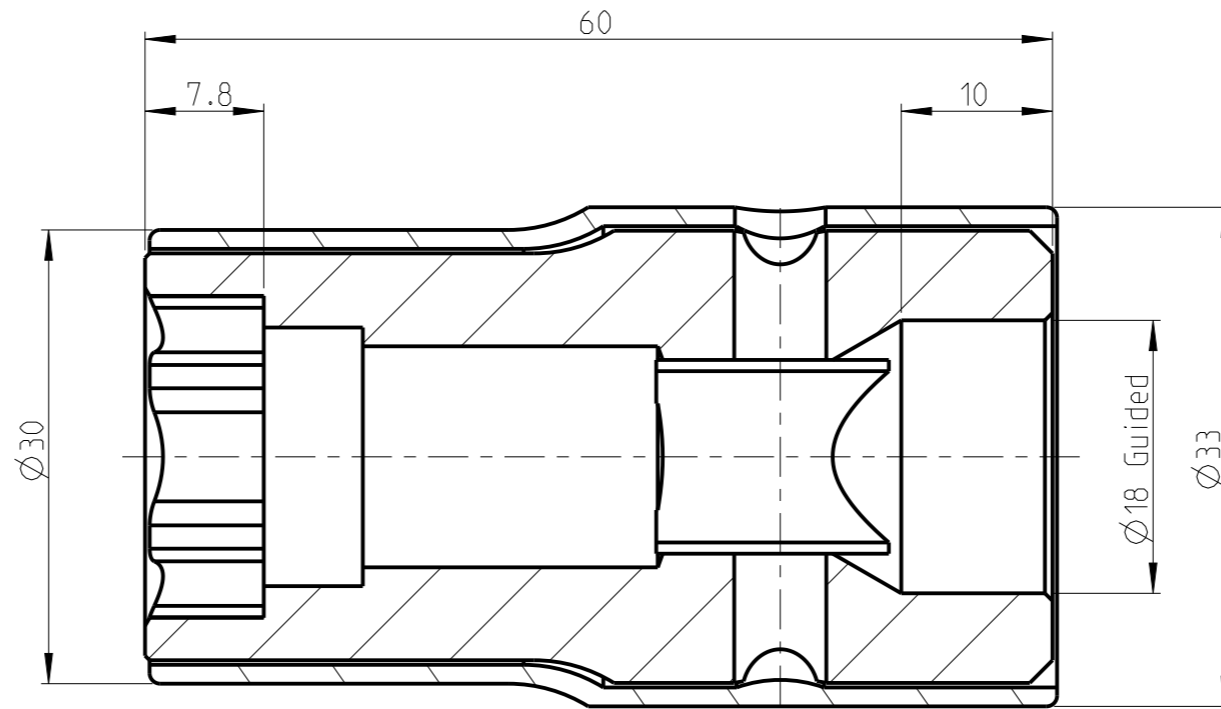

ASSEM	4027139218	Status	Released	Rev./Iter	1.1
Drawing	4027139218	Status		Rev./Iter	1.1

proprietary document. Not to be used in any way without our consent.

SALTUS

Name	Socket-SQ1/2"-L60-SD18-G-R
Designation	4027 1392 18