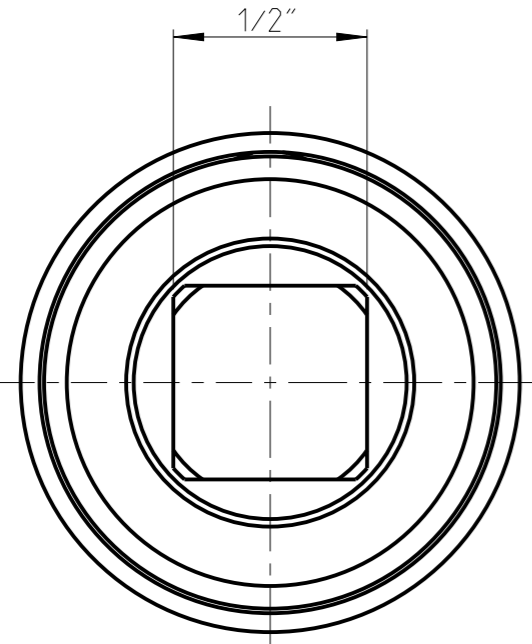

ASSEMBLY	4027139219	Status	Released	Rev./Iter	1.1
DRAWING	4027139219	Status		Rev./Iter	1.1

proprietary document. Not to be used in any way without our consent.

**SALTUS**

Name	Socket-SQ1/2"-L60-SD19-G-R
Designation	4027 1392 19