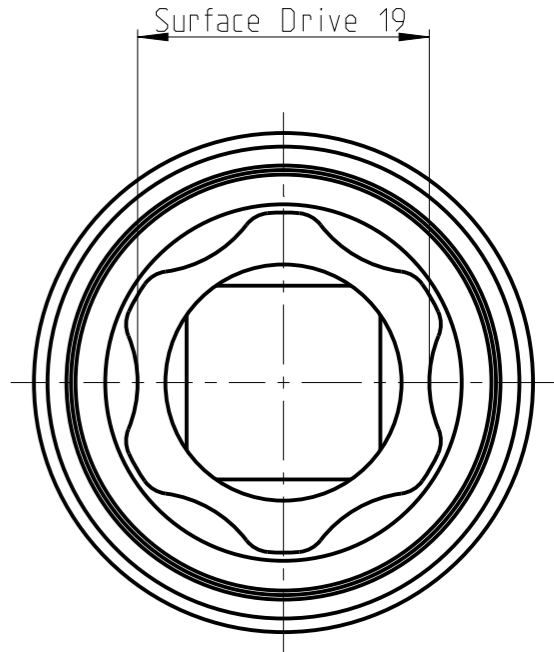

ASSEMBLY	4027139219	Status	Released	Rev./Iter	1.1
DRAWING	4027139219	Status		Rev./Iter	1.1

proprietary document. Not to be used in any way without our consent.

**SALTUS**

Name	Socket-SQ1/2"-L60-SD19-G-R
Designation	4027 1392 19