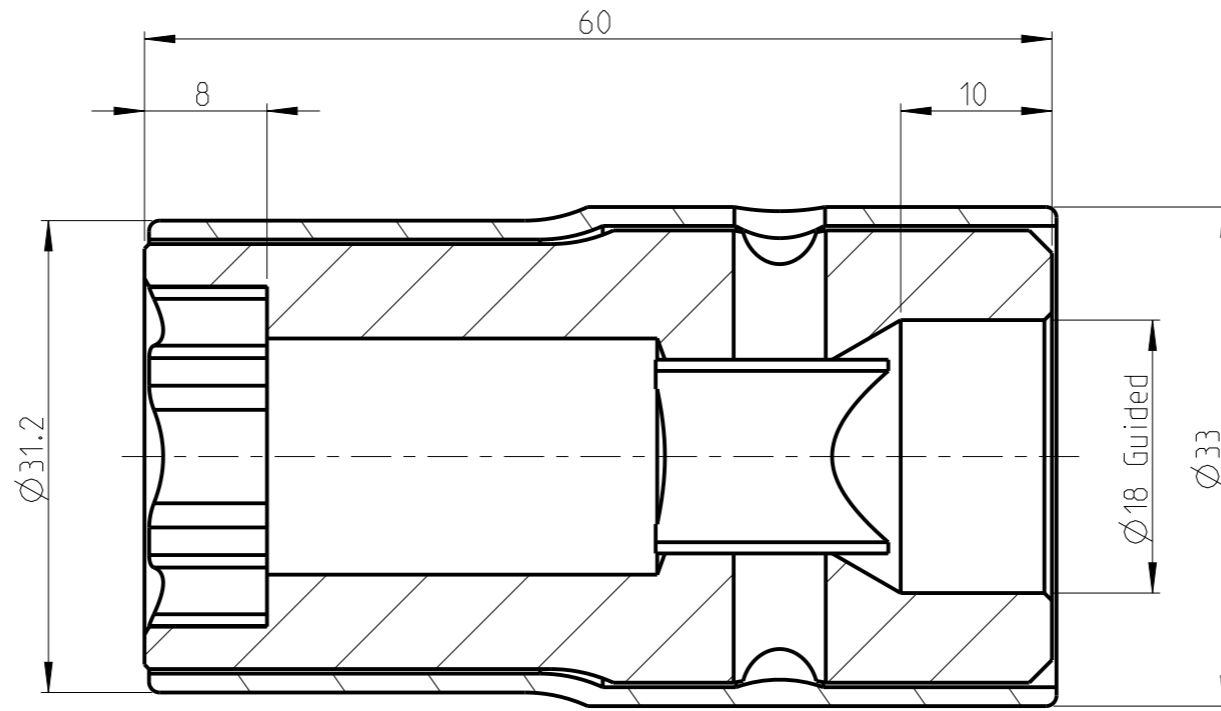

ASSEMBLY	4027139219	Status	Released	Rev./Iter	1.1
DRAWING	4027139219	Status		Rev./Iter	1.1

proprietary document. Not to be used in any way without our consent.

**SALTUS**

Name	Socket-SQ1/2"-L60-SD19-G-R
Designation	4027 1392 19