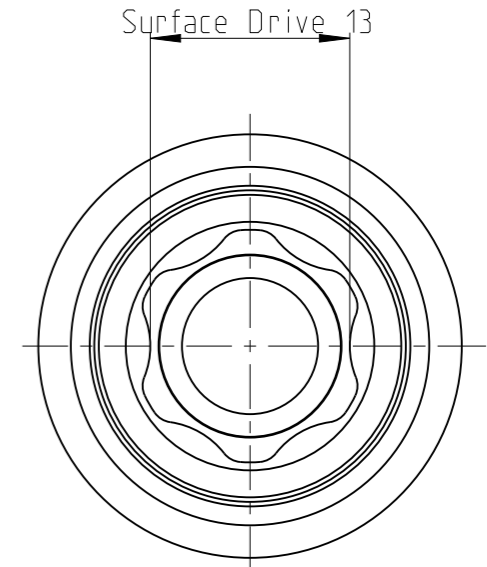

ASSEMBLY	4027139513	Status	Released	Rev. / Iter	0.1
DRAWING	4027139513	Status		Rev. / Iter	0.1

proprietary document. Not to be used in any way without our consent.

SALTUS

Name	Socket-SQ1/2"-L60-SD13-G-RM-R
Designation	4027 1395 13