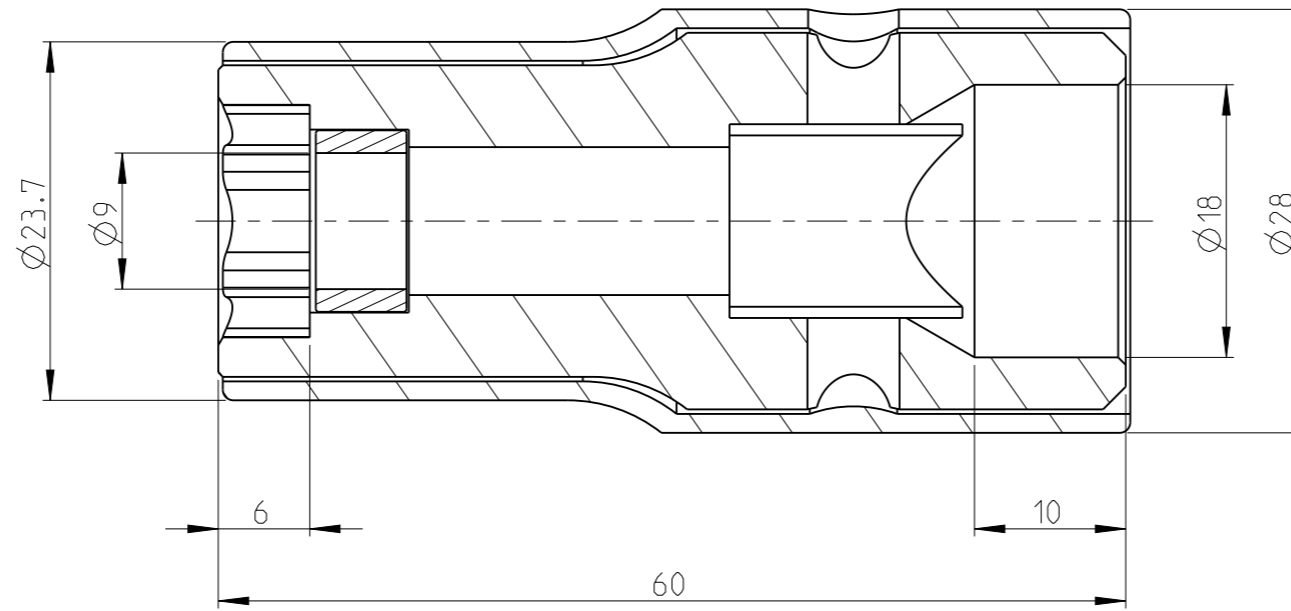

ASSEMBLY	4027139513	Status	Released	Rev. / Iter	0.1
DRAWING	4027139513	Status		Rev. / Iter	0.1

proprietary document. Not to be used in any way without our consent.

SALTUS

Name	Socket-SQ1/2"-L60-SD13-G-RM-R
Designation	4027 1395 13