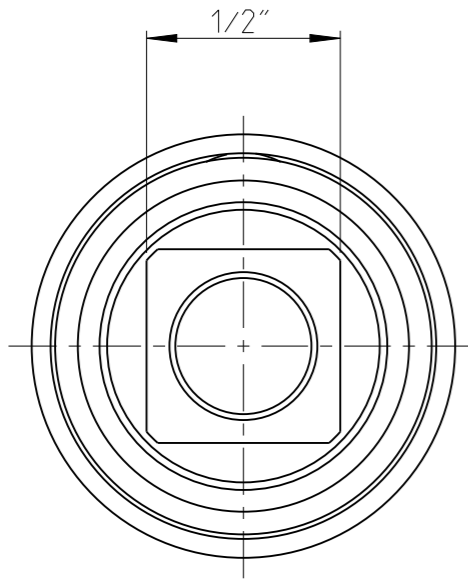

ASSEMBLY	4027139513	Status	Released	Rev. / Iter	0.1
DRAWING	4027139513	Status		Rev. / Iter	0.1

proprietary document. Not to be used in any way without our consent.

SALTUS

Name	Socket-SQ1/2"-L60-SD13-G-RM-R
Designation	4027 1395 13