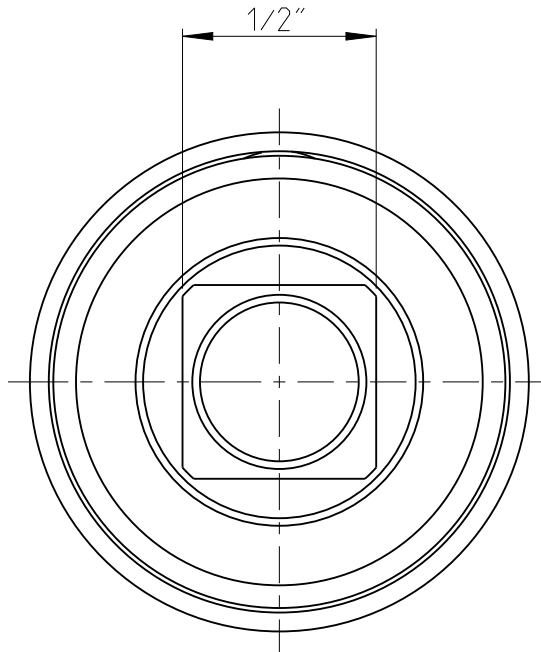

ASSEMBLY	4027139515	Status	Released	Rev. / Iter	0.2
DRAWING	4027139515	Status		Rev. / Iter	0.2

proprietary document. Not to be used in any way without our consent.

SALTUS	Name	Socket-SQ1/2"-L60-SD15-G-RM-R
	Designation	4027 1395 15