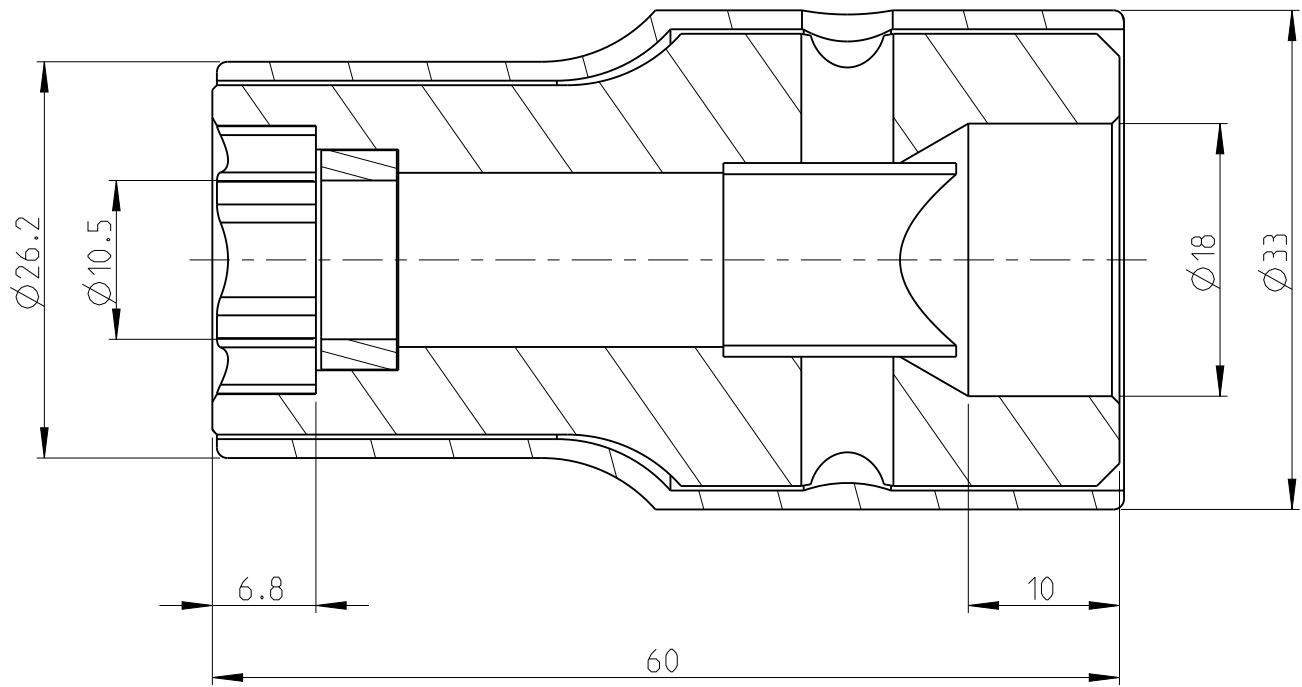

ASSEMBLY	4027139515	Status	Released	Rev. / Iter	0.2
DRAWING	4027139515	Status		Rev. / Iter	0.2

proprietary document. Not to be used in any way without our consent.

SALTUS	Name	Socket-SQ1/2"-L60-SD15-G-RM-R
	Designation	4027 1395 15