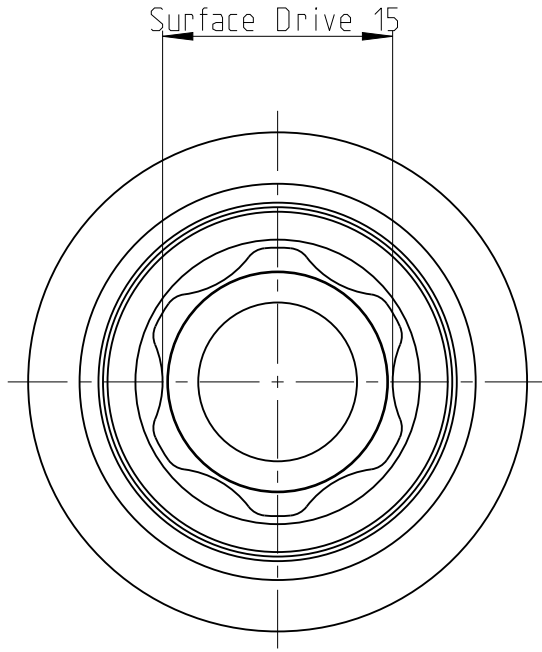

ASSEMBLY	4027139515	Status	Released	Rev. / Iter	0.2
DRAWING	4027139515	Status		Rev. / Iter	0.2

proprietary document. Not to be used in any way without our consent.

SALTUS	Name	Socket-SQ1/2"-L60-SD15-G-RM-R
	Designation	4027 1395 15