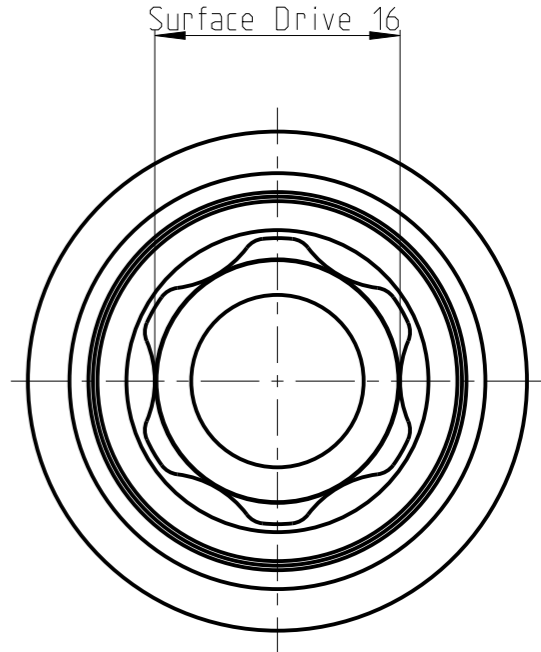

ASSEMBLY	4027139516	Status	Released	Rev./Iter	0.1
DRAWING	4027139516	Status		Rev./Iter	0.1

proprietary document. Not to be used in any way without our consent.

SALTUS	Name	Socket-SQ1/2"-L60-SD16-G-RM-R
	Designation	4027 1395 16