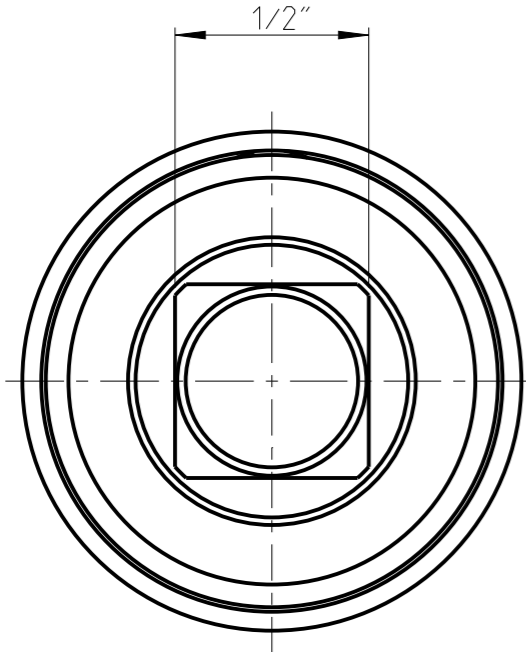

ASSEMBLY	4027139516	Status	Released	Rev./Iter	0.1
DRAWING	4027139516	Status		Rev./Iter	0.1

proprietary document. Not to be used in any way without our consent.

SALTUS	Name	Socket-SQ1/2"-L60-SD16-G-RM-R
	Designation	4027 1395 16