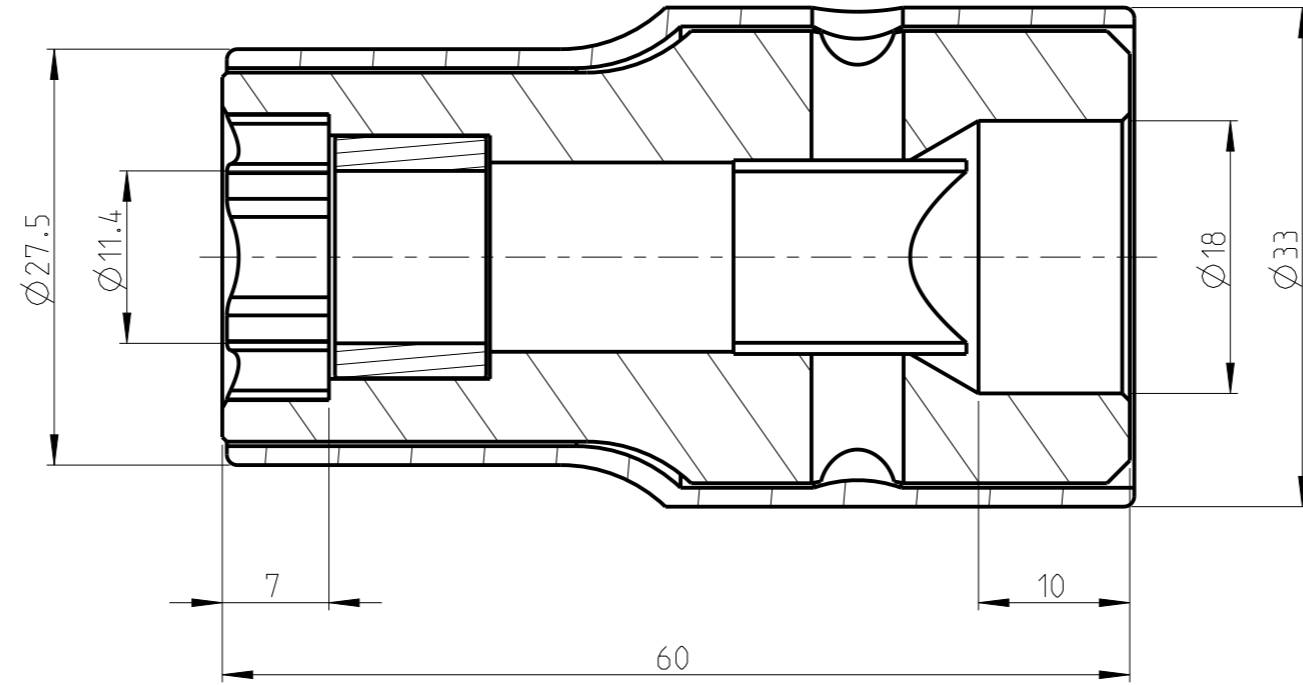

ASSEMBLY	4027139516	Status	Released	Rev./Iter	0.1
DRAWING	4027139516	Status		Rev./Iter	0.1

proprietary document. Not to be used in any way without our consent.

SALTUS	Name	Socket-SQ1/2"-L60-SD16-G-RM-R
	Designation	4027 1395 16