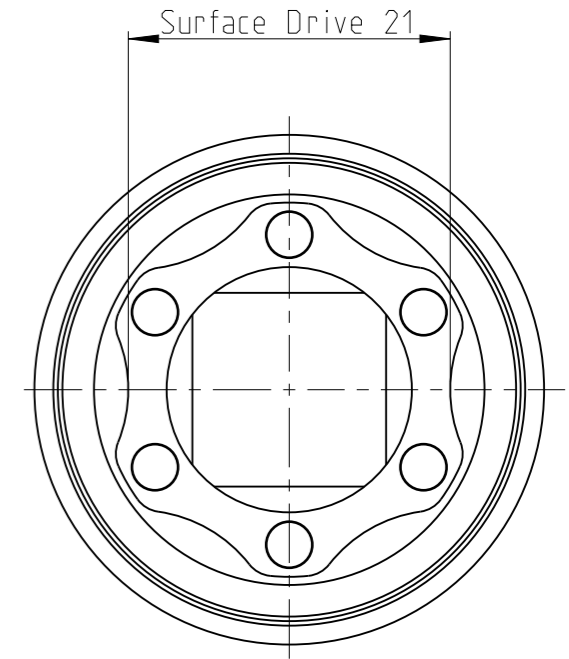

ASSEMBLY	4027139521	Status	Released	Rev. / Iter	0.2
DRAWING	4027139521	Status		Rev. / Iter	0.2

proprietary document. Not to be used in any way without our consent.

SALTUS

Name	Socket-SQ1/2"-L60-SD21-G-RM-R
Designation	4027 1395 21