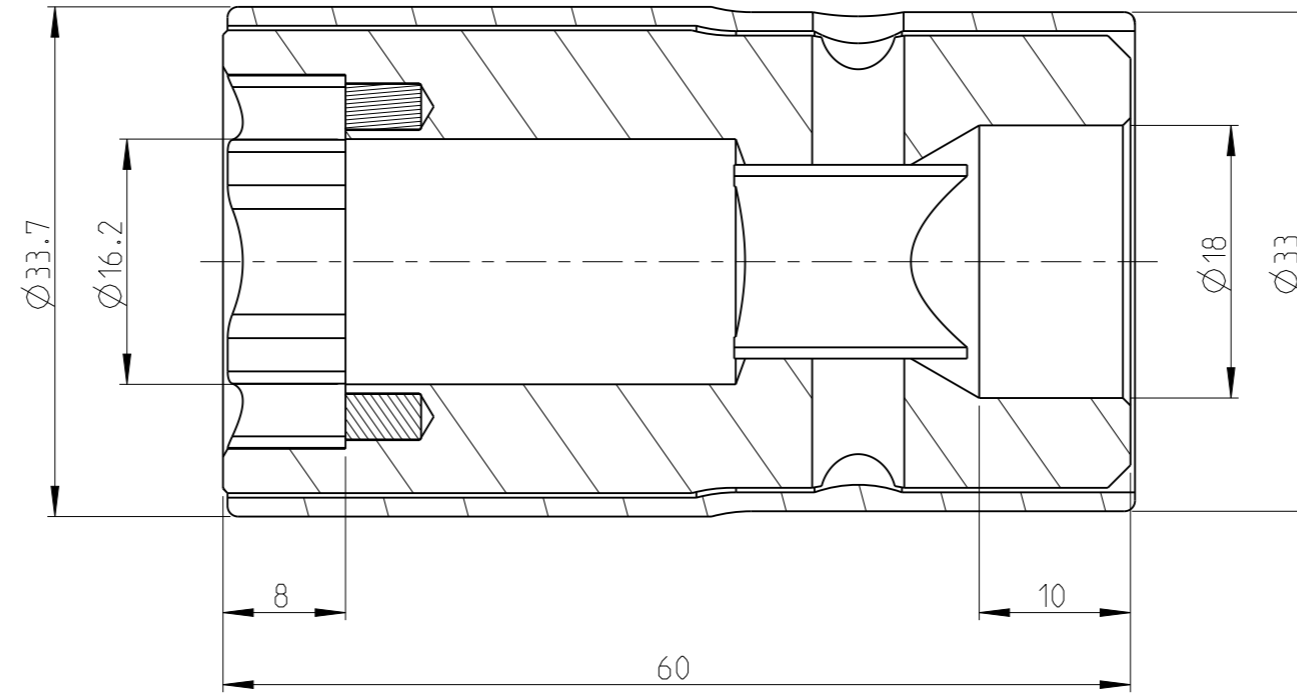

ASSEMBLY	4027139521	Status	Released	Rev. / Iter	0.2
DRAWING	4027139521	Status		Rev. / Iter	0.2

proprietary document. Not to be used in any way without our consent.

SALTUS

Name	Socket-SQ1/2"-L60-SD21-G-RM-R
Designation	4027 1395 21