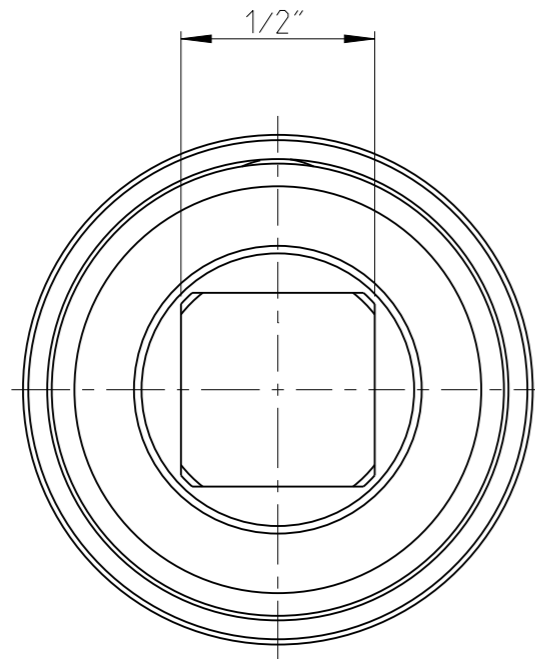

ASSEMBLY	4027139521	Status	Released	Rev. / Iter	0.2
DRAWING	4027139521	Status		Rev. / Iter	0.2

proprietary document. Not to be used in any way without our consent.

SALTUS

Name	Socket-SQ1/2"-L60-SD21-G-RM-R
Designation	4027 1395 21