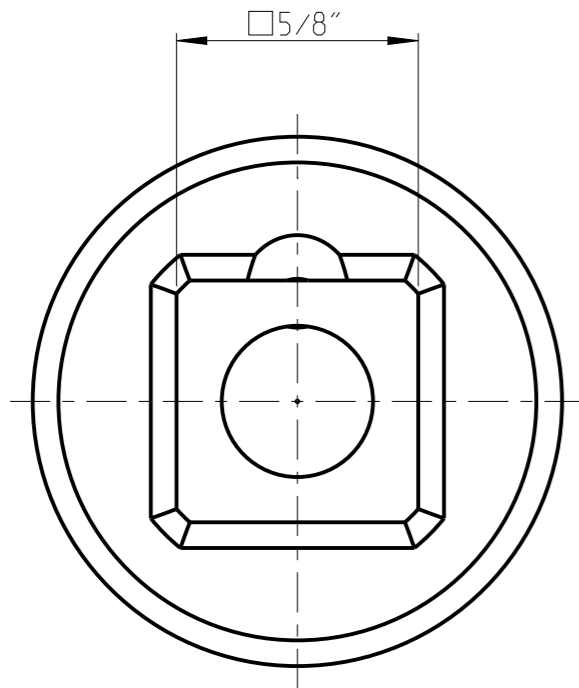

ASSEMBLY	402714.3603	Status	Released	Rev. / Iter	1.1
DRAWING	402714.3603	Status		Rev. / Iter	1.1

1:1

proprietary document. Not to be used in any way without our consent.

**SALTUS**

Name  
QC ADP-SQ5/8"-L55-HEX7/16"  
Designation  
4027 1436 03