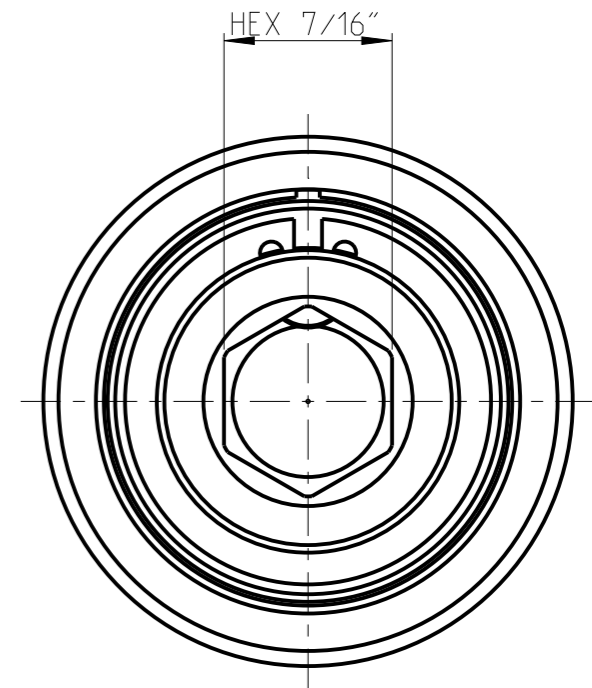

ASSEMBLY	402714.3603	Status	Released	Rev. / Iter	1.1
DRAWING	402714.3603	Status		Rev. / Iter	1.1

1:1

proprietary document. Not to be used in any way without our consent.

**SALTUS**

Name  
QC ADP-SQ5/8"-L55-HEX7/16"  
Designation  
4027 1436 03