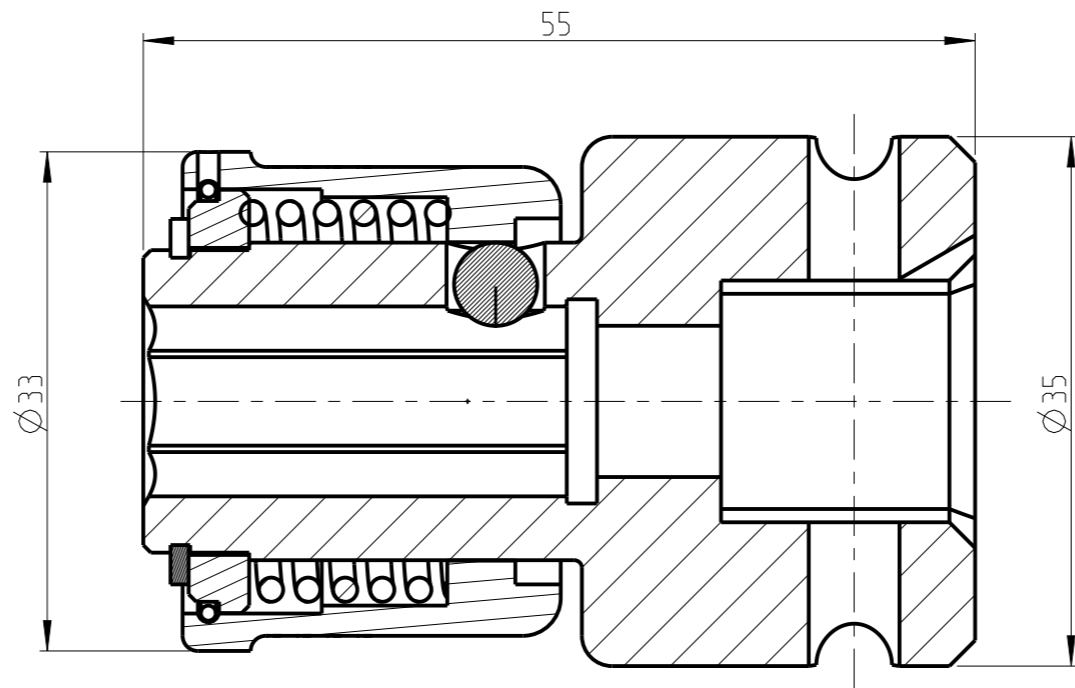

ASSEMBLY	402714.3603	Status	Released	Rev. / Iter	1.1
DRAWING	402714.3603	Status		Rev. / Iter	1.1

1:1

proprietary document. Not to be used in any way without our consent.

**SALTUS**

Name  
QC ADP-SQ5/8"-L55-HEX7/16"  
Designation  
4027 1436 03