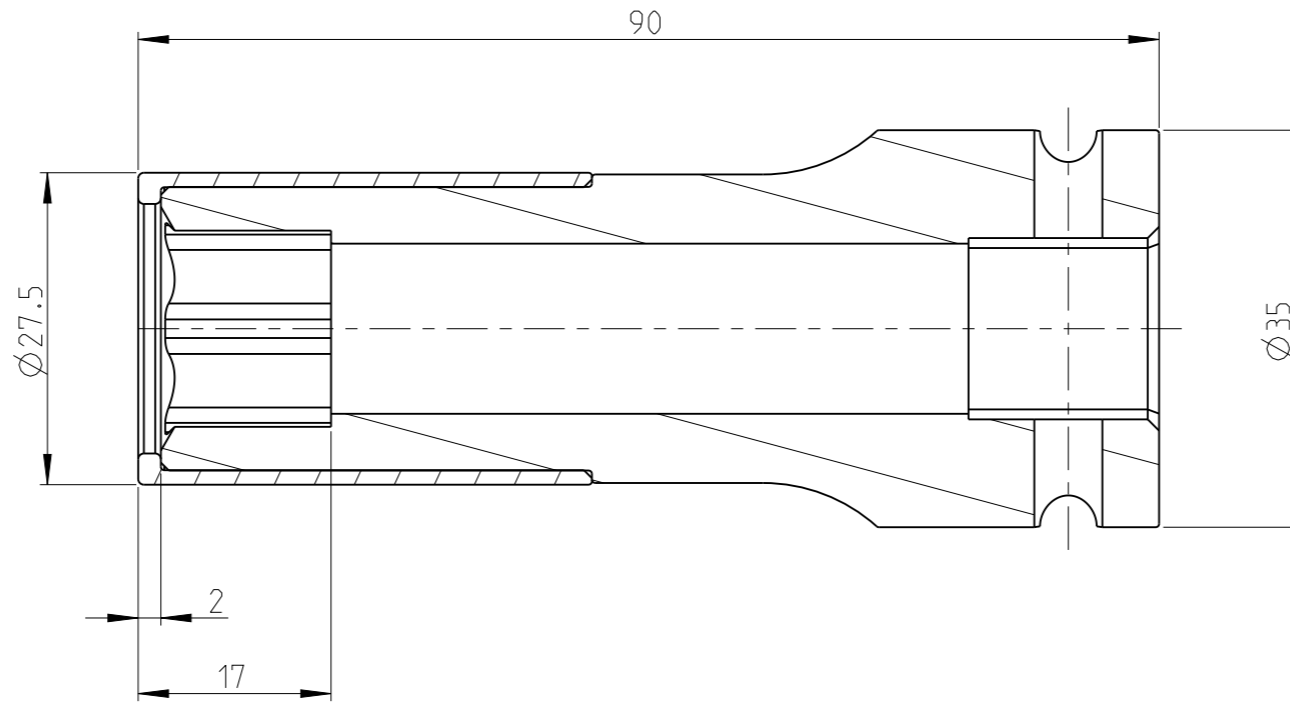

ASSEMBLY	4027148817	Status	Released	Rev. / Iter	2.1
DRAWING	4027148817	Status		Rev. / Iter	2.1

proprietary document. Not to be used in any way without our consent.

SALTUS

Name	Socket-SQ5/8"-L90-SD17-FS
Designation	4027 1488 17