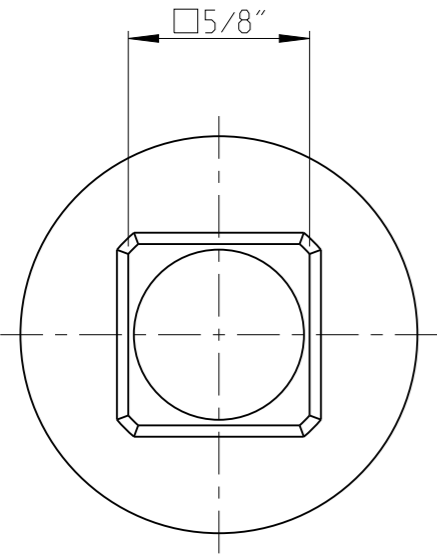

ASSEMBLY	4027148817	Status	Released	Rev. / Iter	2.1
DRAWING	4027148817	Status		Rev. / Iter	2.1

proprietary document. Not to be used in any way without our consent.

SALTUS

Name	Socket-SQ5/8"-L90-SD17-FS
Designation	4027 1488 17