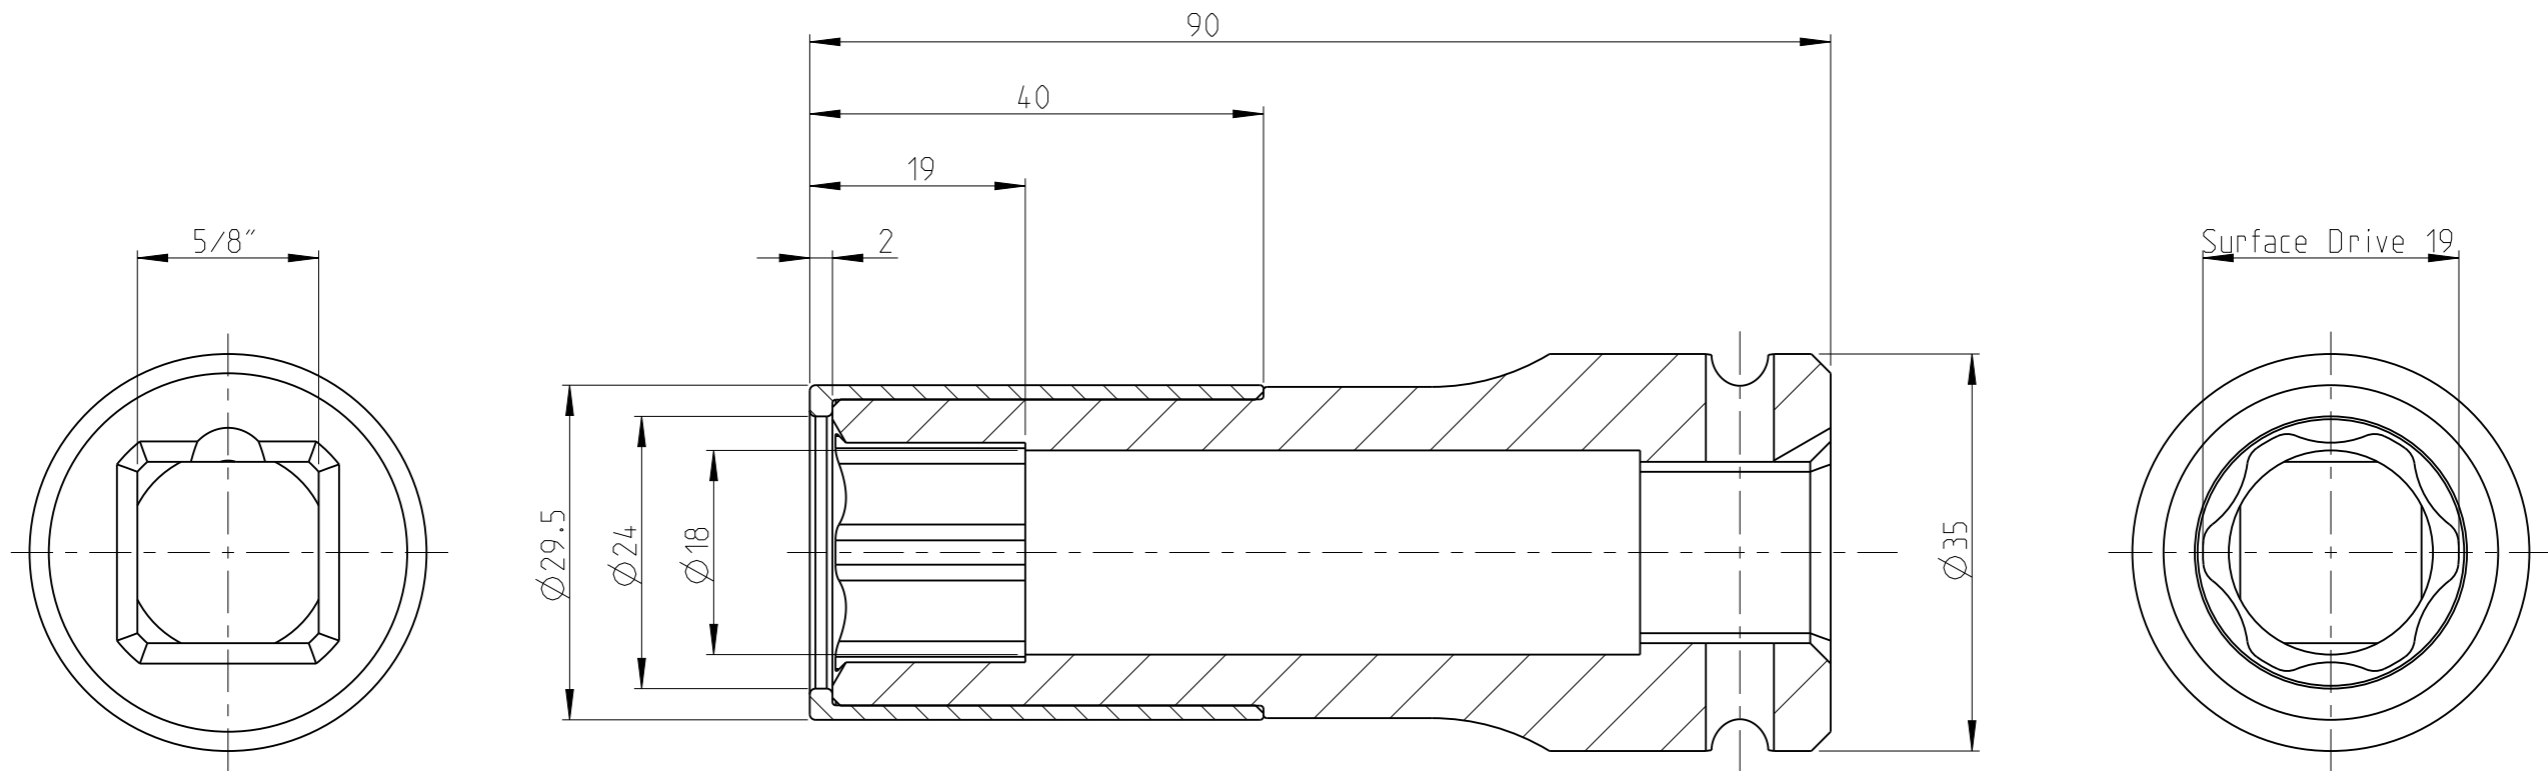

ASSEMBLY	4027148819	Status	Released	Rev. / Iter	1.3
DRAWING	4027148819	Status		Rev. / Iter	1.3

1:1

proprietary document. Not to be used in any way without our consent.

**SALTUS**

Name	Socket-SQ5/8"-L90-SD19-FS
Designation	4027 1488 19