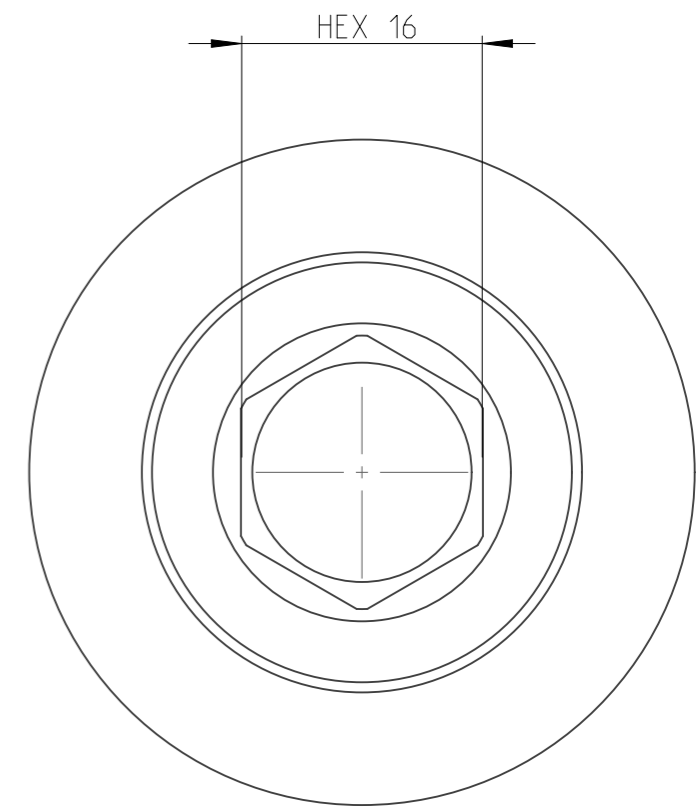

PART	4027150016	Status	Released	Rev./Iter	3.0
Drawing	4027150016	Status		Rev./Iter	3.0

1 2 3 4 5 6 7 8 9 10

proprietary document. Not to be used in any way without our consent.

<b>SALTUS</b>	Name	Socket-SQ3/4"-L50-HEX16
	Designation	4027 1500 16