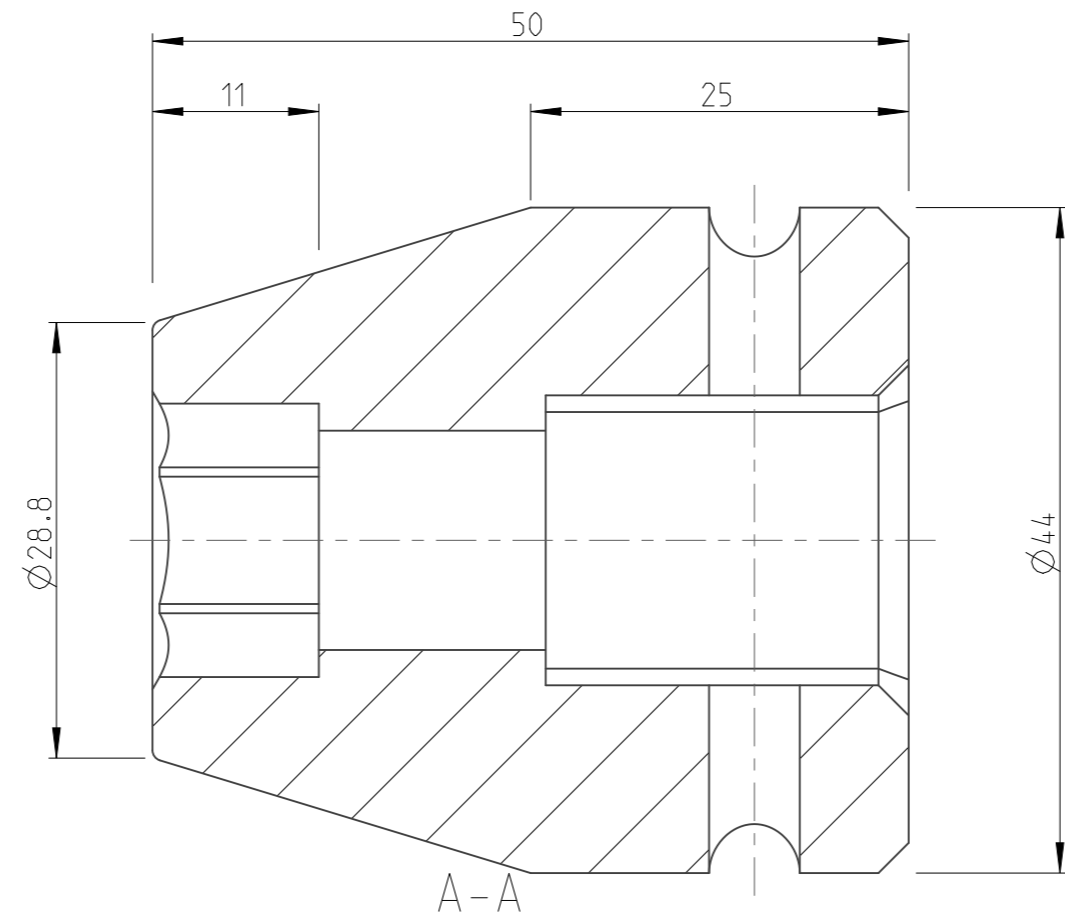

PART	4027150016	Status	Released	Rev./Iter	3.0
Drawing	4027150016	Status		Rev./Iter	3.0

1 2 3 4 5 6 7 8 9 10

proprietary document. Not to be used in any way without our consent.

<b>SALTUS</b>	Name	Socket-SQ3/4"-L50-HEX16
	Designation	4027 1500 16