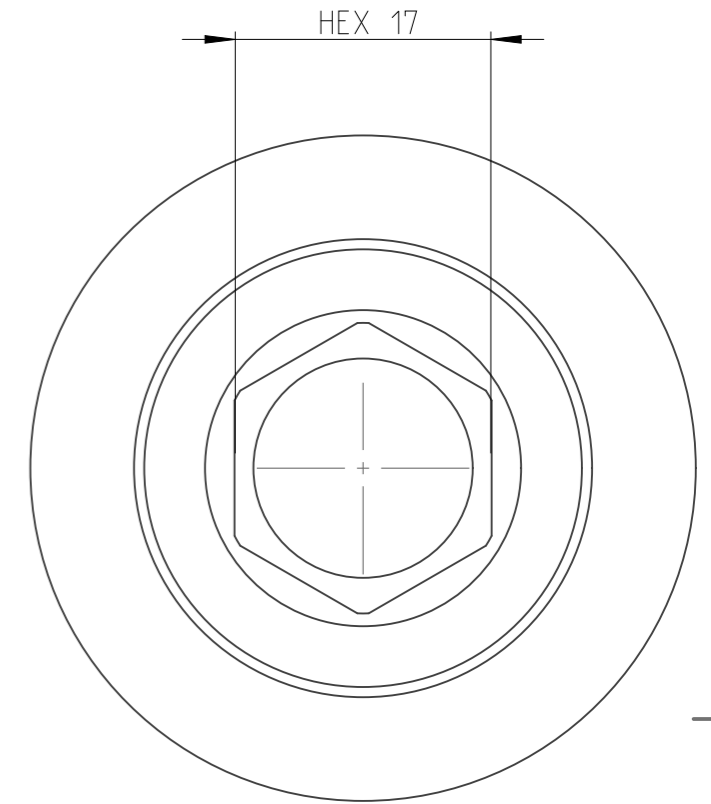

PART	4027150017	Status	Released	Rev./Iter	2.0
Drawing	4027150017	Status		Rev./Iter	2.0

1:1

proprietary document. Not to be used in any way without our consent.

**SALTUS**

Name	Socket-SQ3/4"-L50-HEX17
Designation	4027 1500 17