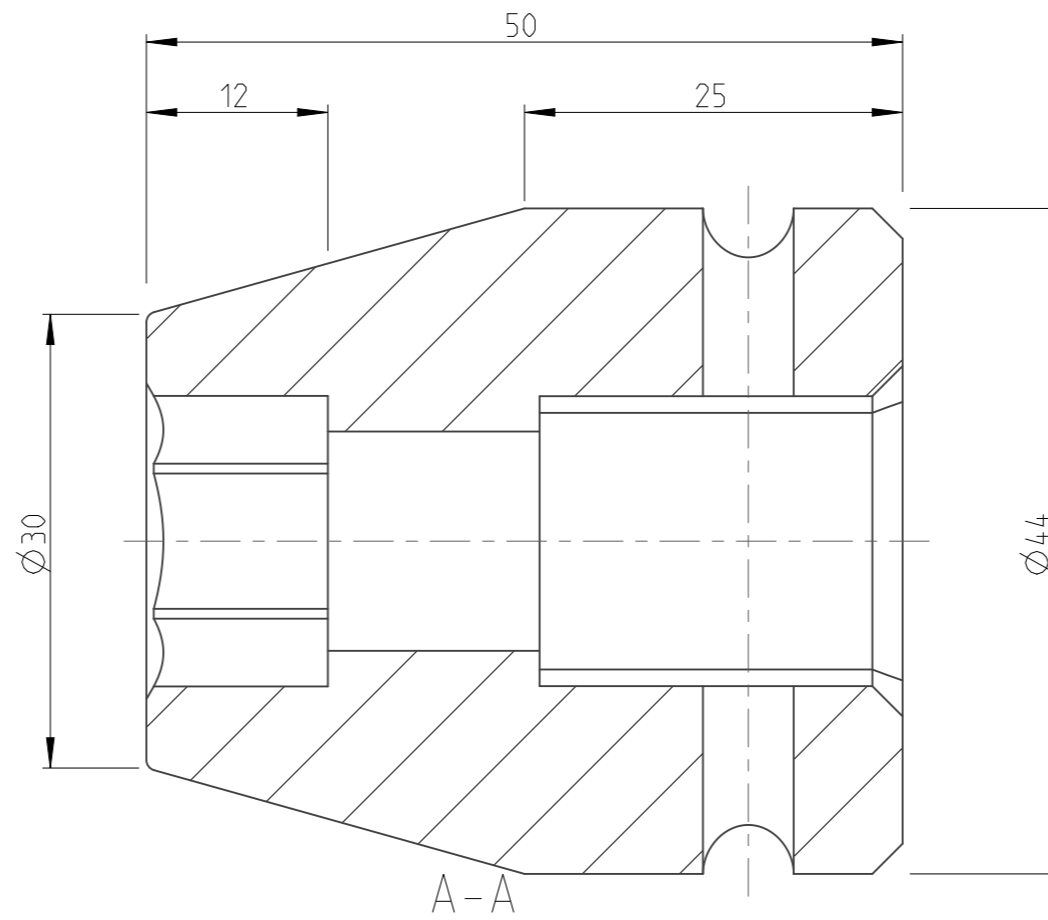

PART	4027150017	Status	Released	Rev./Iter	2.0
Drawing	4027150017	Status		Rev./Iter	2.0

1:1

proprietary document. Not to be used in any way without our consent.

**SALTUS**

Name	Socket-SQ3/4"-L50-HEX17
Designation	4027 1500 17