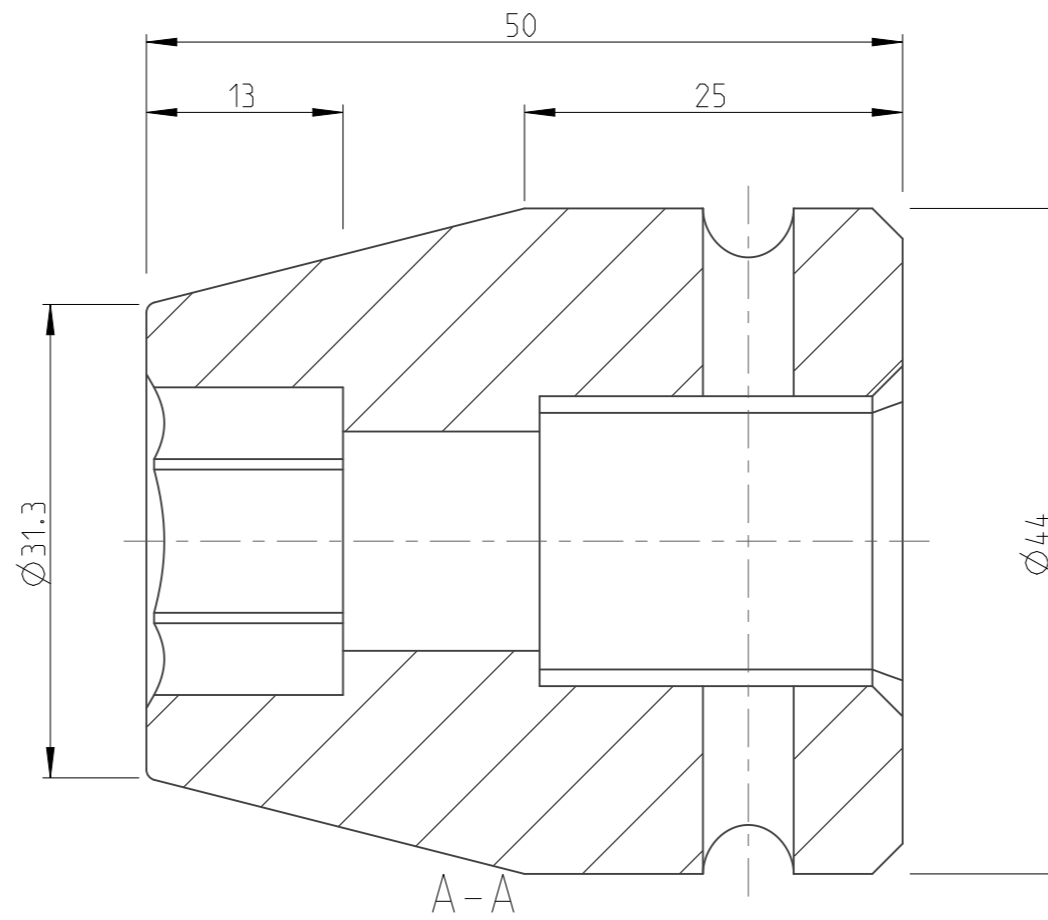

PART	4027150018	Status	Released	Rev./Iter	2.0
Drawing	4027150018	Status		Rev./Iter	2.0

1:1

proprietary document. Not to be used in any way without our consent.

**SALTUS**

Name	Socket-SQ3/4"-L50-HEX18
Designation	4027 1500 18