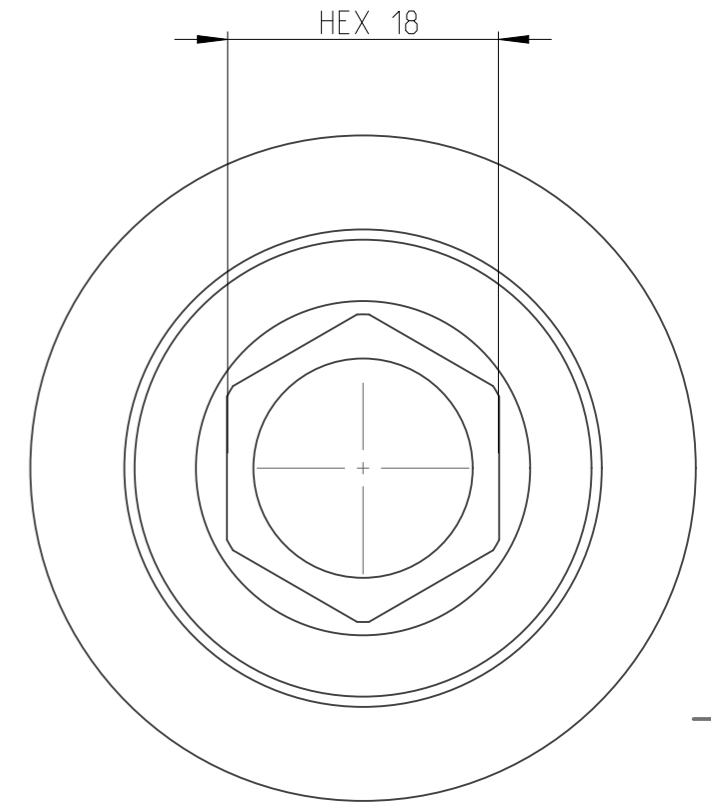

PART	4027150018	Status	Released	Rev./Iter	2.0
Drawing	4027150018	Status		Rev./Iter	2.0

1:1

proprietary document. Not to be used in any way without our consent.

**SALTUS**

Name	Socket-SQ3/4"-L50-HEX18
Designation	4027 1500 18