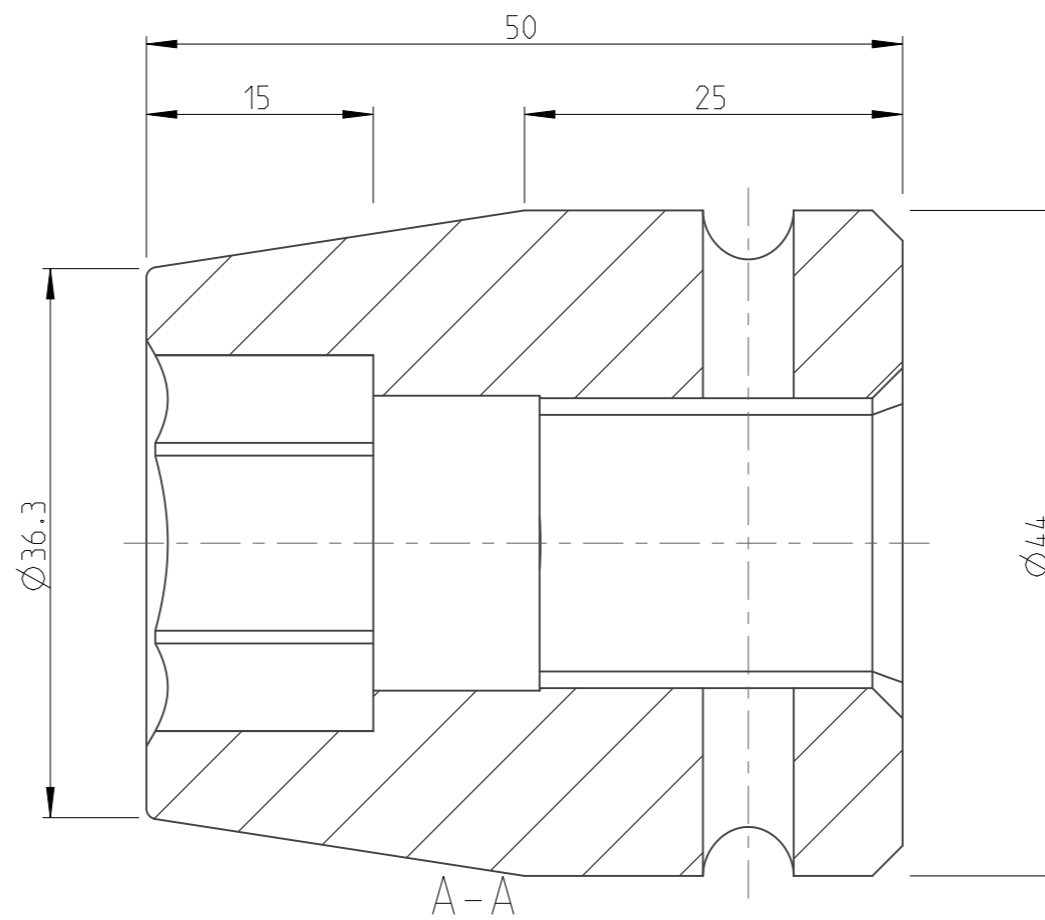

PART	4027150022	Status	Released	Rev./Iter	0.0
Drawing	4027150022	Status		Rev./Iter	0.0

1:1

proprietary document. Not to be used in any way without our consent.

**SALTUS**

Name	Socket-SQ3/4"-L50-HEX22
Designation	4027 1500 22