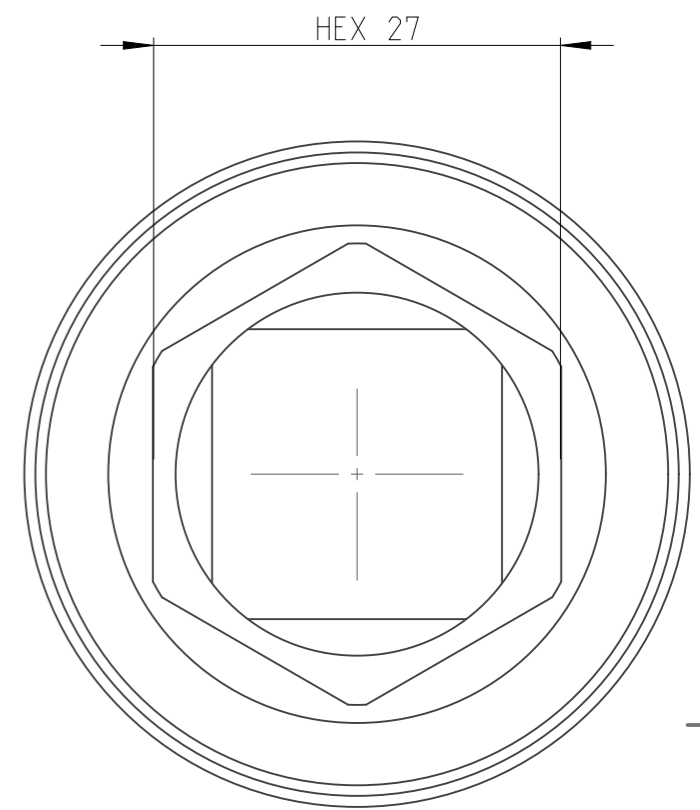

PART	4027150027	Status	Released	Rev./Iter	2.0
Drawing	4027150027	Status		Rev./Iter	2.0

1:1

proprietary document. Not to be used in any way without our consent.

SALTUS	Name	Socket-SQ3/4"-L50-HEX27
	Designation	4027 1500 27