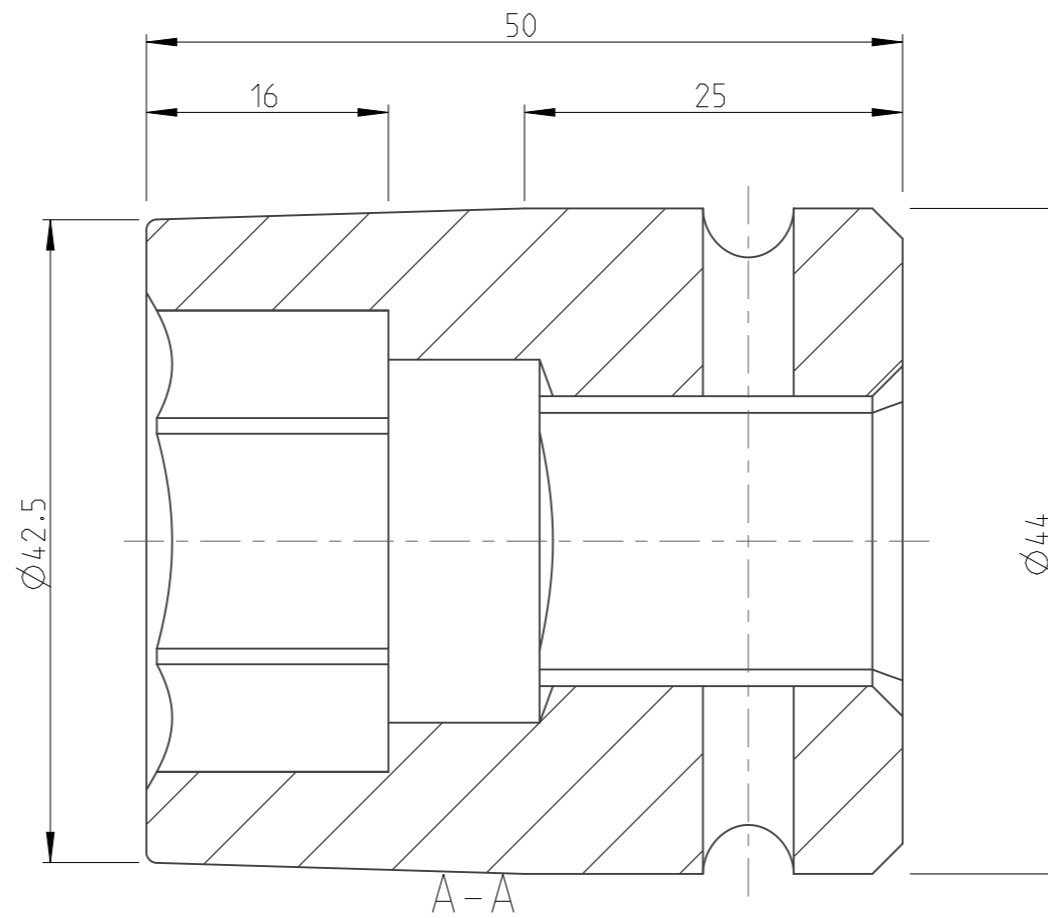

PART	4027150027	Status	Released	Rev./Iter	2.0
Drawing	4027150027	Status		Rev./Iter	2.0

1:1

proprietary document. Not to be used in any way without our consent.

SALTUS	Name	Socket-SQ3/4"-L50-HEX27
	Designation	4027 1500 27